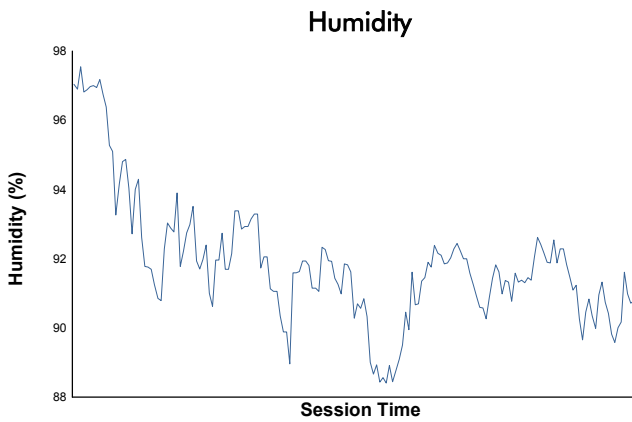

4 Hours of Spa-Francorchamps
ELMS Collective Test Day
Afternoon Test
Weather Report

Track Status: **WET**