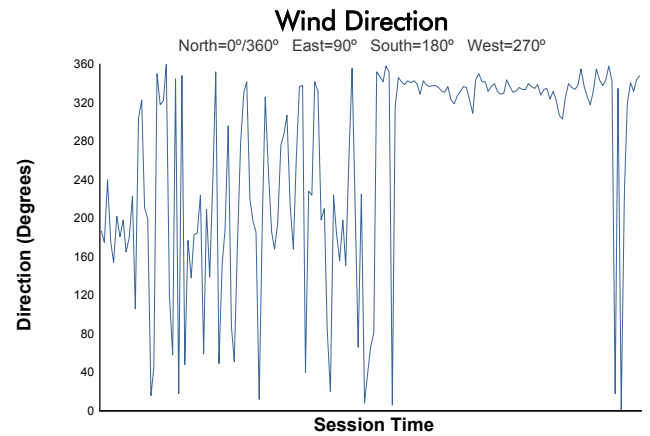

4 Hours of Spa-Francorchamps
ELMS Collective Test Day
Afternoon Test
Weather Report

Track Status: **WET**