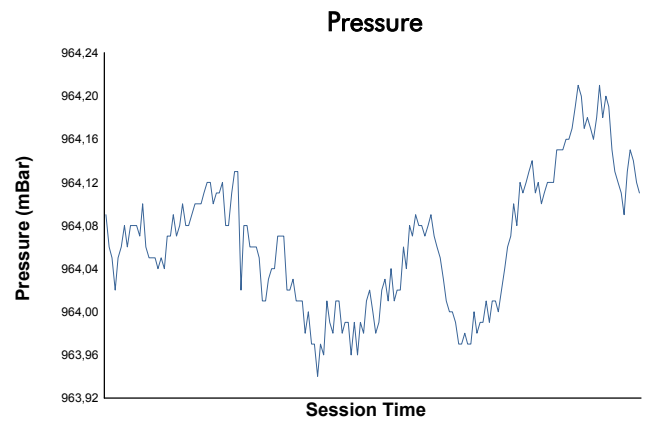

4 Hours of Spa-Francorchamps
ELMS Collective Test Day
Afternoon Test
Weather Report

Track Status: **WET**