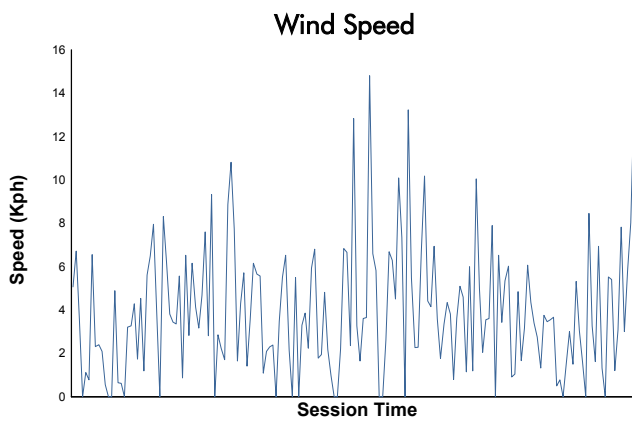

4 Hours of Spa-Francorchamps
ELMS Collective Test Day
Afternoon Test
Weather Report

Track Status: **WET**