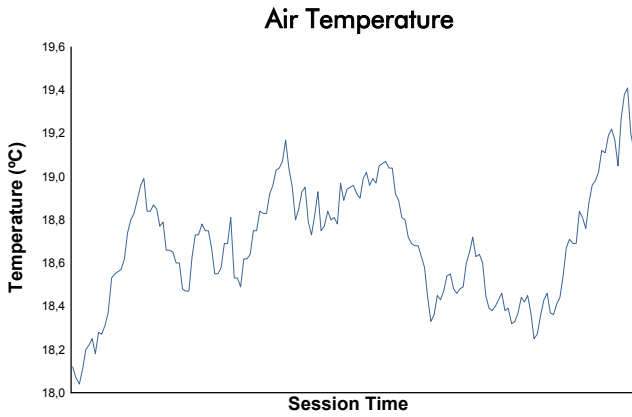

4 Hours of Spa-Francorchamps
ELMS Collective Test Day
Afternoon Test
Weather Report

Track Status: **WET**