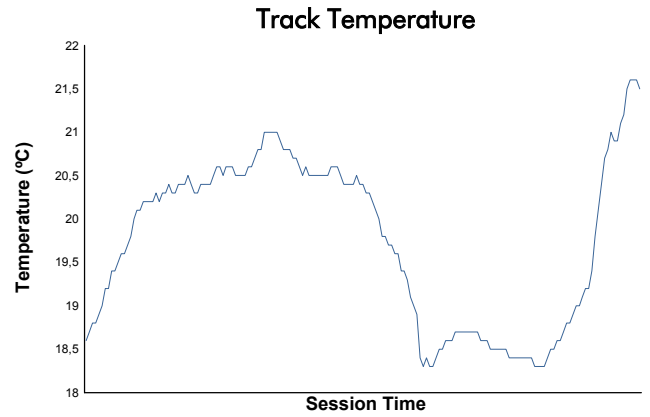

4 Hours of Spa-Francorchamps
ELMS Collective Test Day
Afternoon Test
Weather Report

Track Status: **WET**