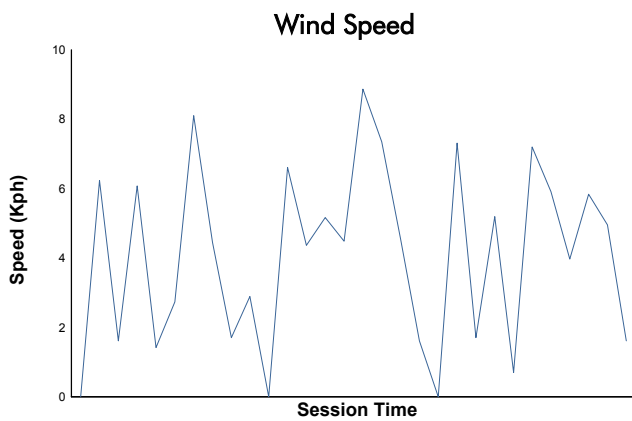

4 Hours of Spa-Francorchamps
EUROPEAN LE MANS SERIES
Bronze Driver Collective Test

Weather Report

Track Status: **DRY**