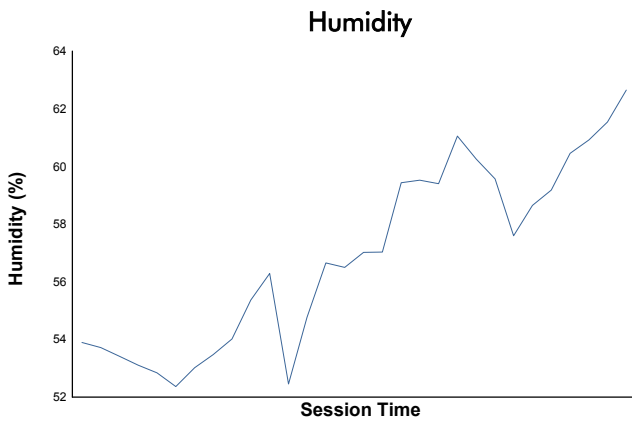

4 Hours of Spa-Francorchamps
EUROPEAN LE MANS SERIES
Bronze Driver Collective Test

Weather Report

Track Status: **DRY**