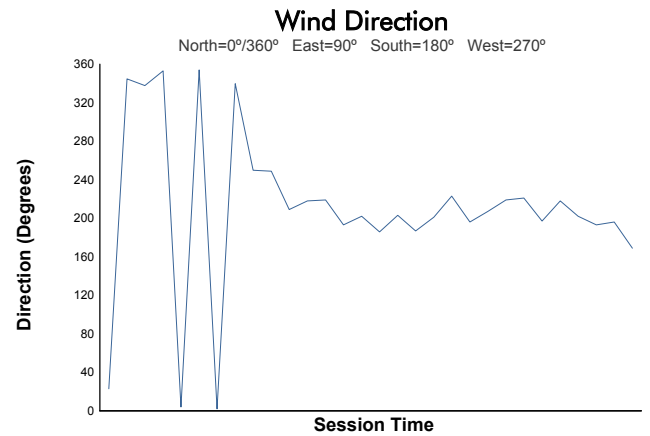

4 Hours of Spa-Francorchamps
EUROPEAN LE MANS SERIES
Bronze Driver Collective Test

Weather Report

Track Status: **DRY**