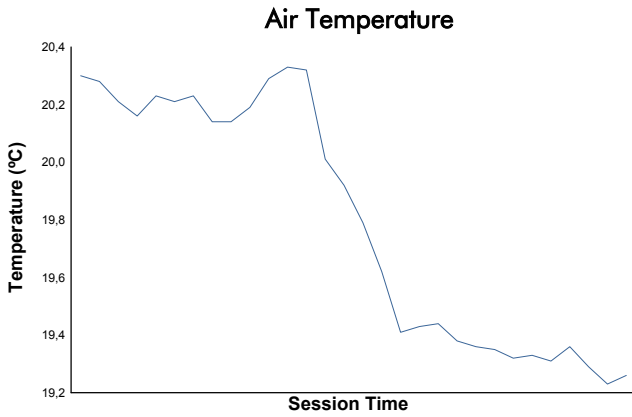

4 Hours of Spa-Francorchamps
EUROPEAN LE MANS SERIES
Bronze Driver Collective Test

Weather Report

Track Status: **DRY**