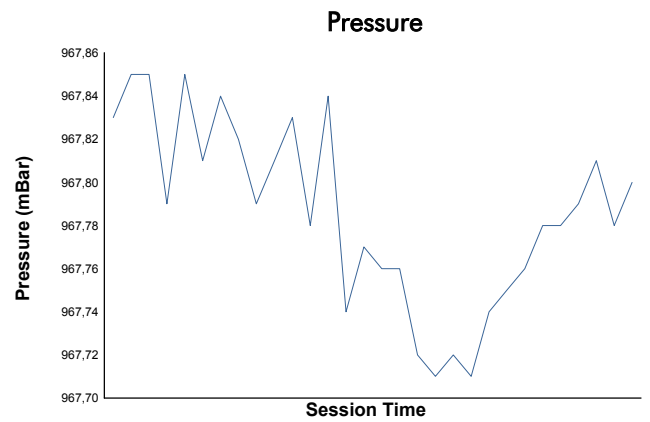

4 Hours of Spa-Francorchamps
EUROPEAN LE MANS SERIES
Bronze Driver Collective Test

Weather Report

Track Status: **DRY**