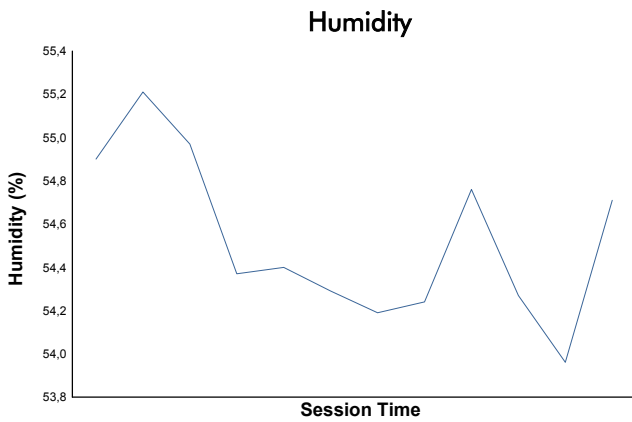

4 Hours of Spa-Francorchamps
EUROPEAN LE MANS SERIES
Qualifying Practice - LMGTE

Weather Report

Track Status: **DRY**