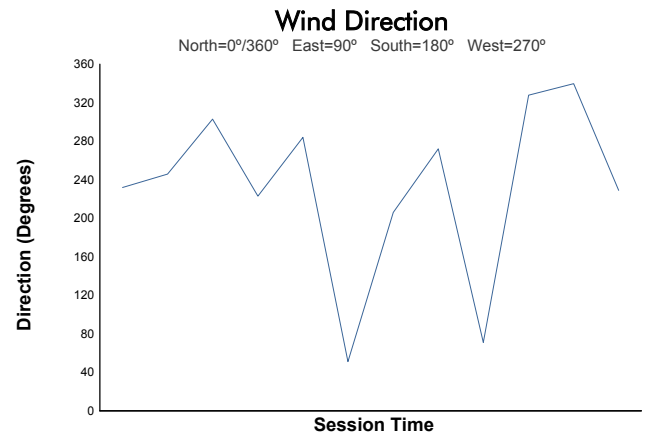

4 Hours of Spa-Francorchamps
EUROPEAN LE MANS SERIES
Qualifying Practice - LMGTE

Weather Report

Track Status: **DRY**