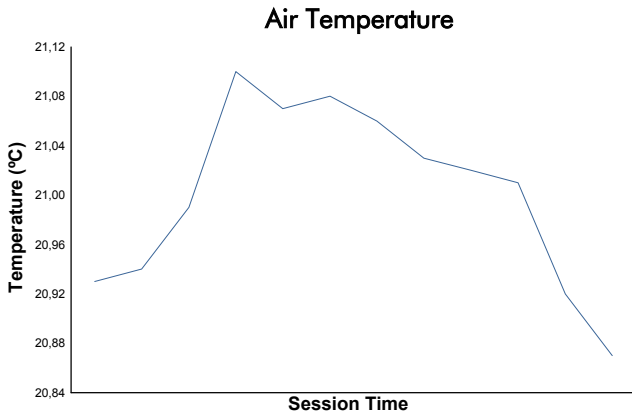

4 Hours of Spa-Francorchamps
EUROPEAN LE MANS SERIES
Qualifying Practice - LMGTE

Weather Report

Track Status: **DRY**