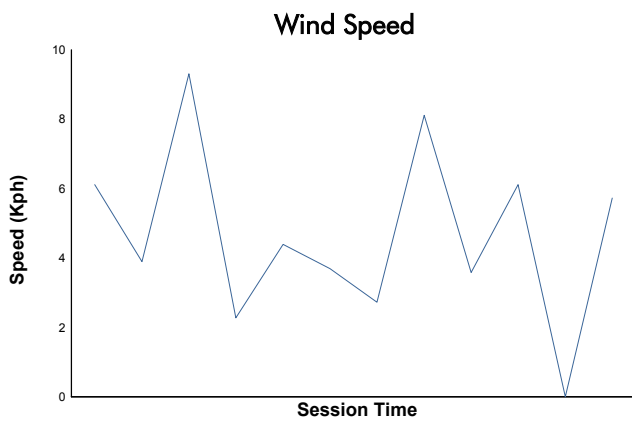

4 Hours of Spa-Francorchamps
EUROPEAN LE MANS SERIES
Qualifying Practice - LMGTE

Weather Report

Track Status: **DRY**