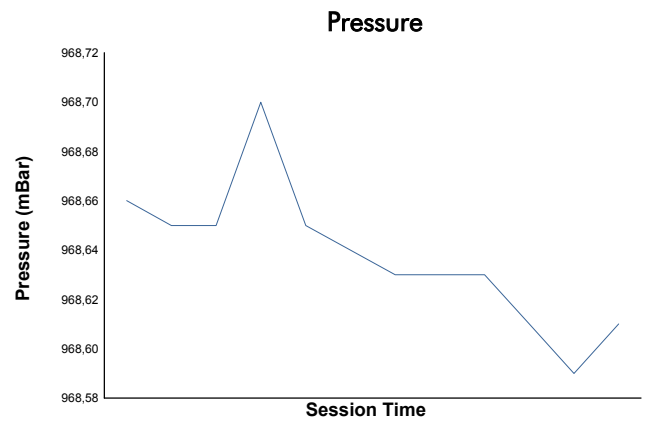

4 Hours of Spa-Francorchamps
EUROPEAN LE MANS SERIES
Qualifying Practice - LMGTE

Weather Report

Track Status: **DRY**