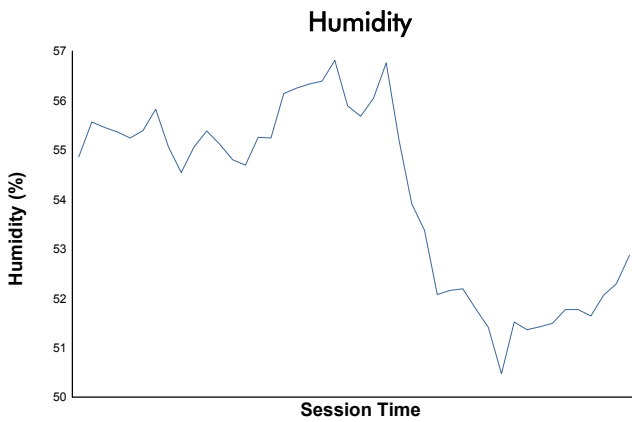

4 Hours of Spa-Francorchamps
EUROPEAN LE MANS SERIES
Qualifying Practice - LMP3

Weather Report

Track Status: **DRY**