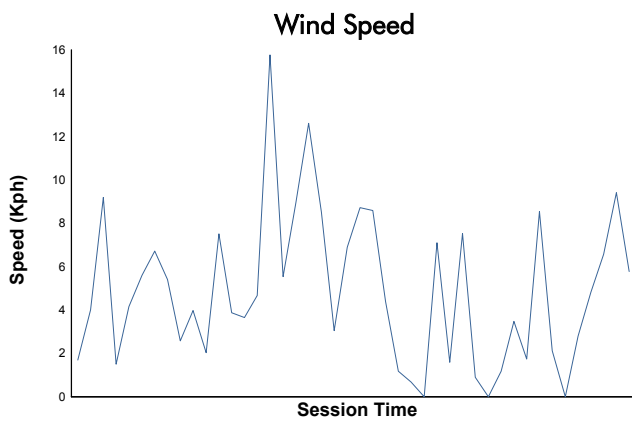

4 Hours of Spa-Francorchamps
EUROPEAN LE MANS SERIES
Qualifying Practice - LMP3

Weather Report

Track Status: **DRY**