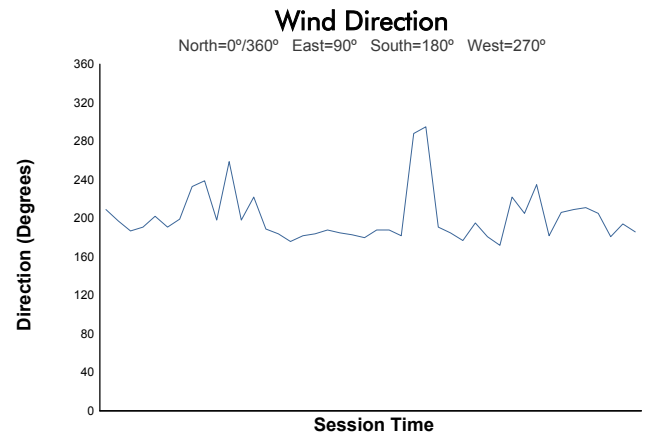

4 Hours of Spa-Francorchamps
EUROPEAN LE MANS SERIES
Qualifying Practice - LMP3

Weather Report

Track Status: **DRY**