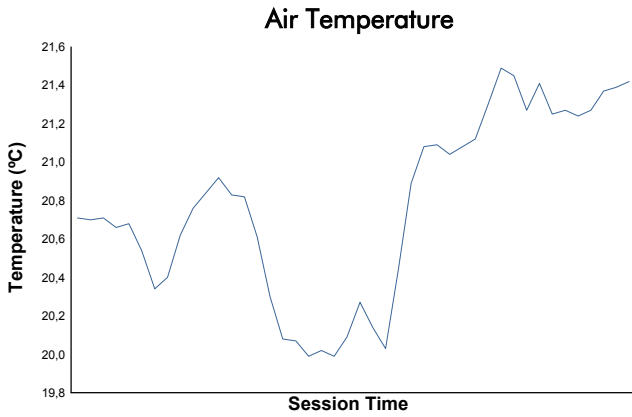

4 Hours of Spa-Francorchamps
EUROPEAN LE MANS SERIES
Qualifying Practice - LMP3

Weather Report

Track Status: **DRY**