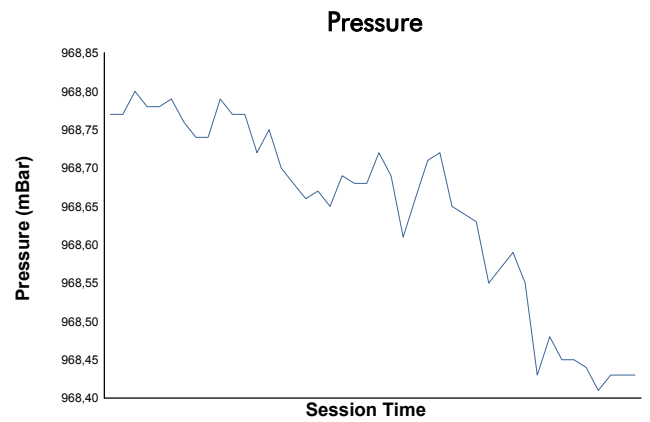

4 Hours of Spa-Francorchamps
EUROPEAN LE MANS SERIES
Qualifying Practice - LMP3

Weather Report

Track Status: **DRY**