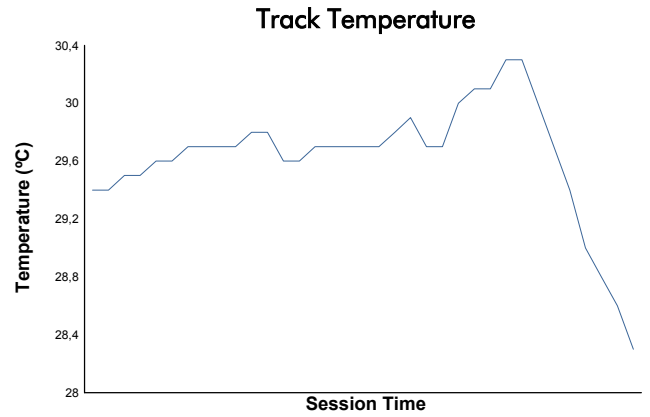

4 Hours of Spa-Francorchamps
EUROPEAN LE MANS SERIES
Qualifying Practice - LMP2

Weather Report

Track Status: **DRY**