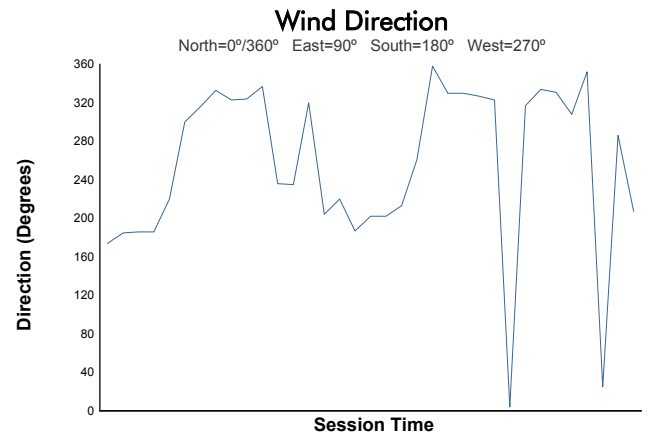

4 Hours of Spa-Francorchamps
EUROPEAN LE MANS SERIES
Qualifying Practice - LMP2

Weather Report

Track Status: **DRY**