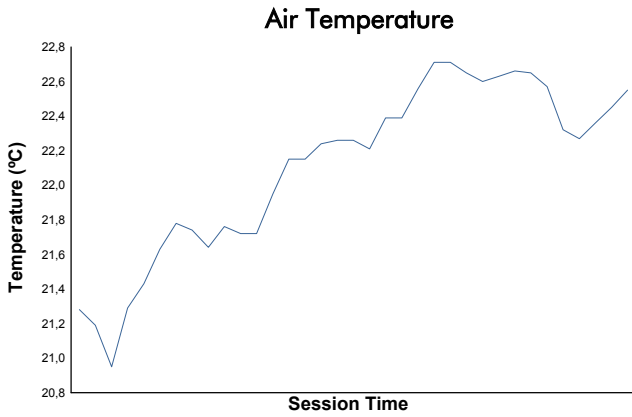

4 Hours of Spa-Francorchamps
EUROPEAN LE MANS SERIES
Qualifying Practice - LMP2

Weather Report

Track Status: **DRY**