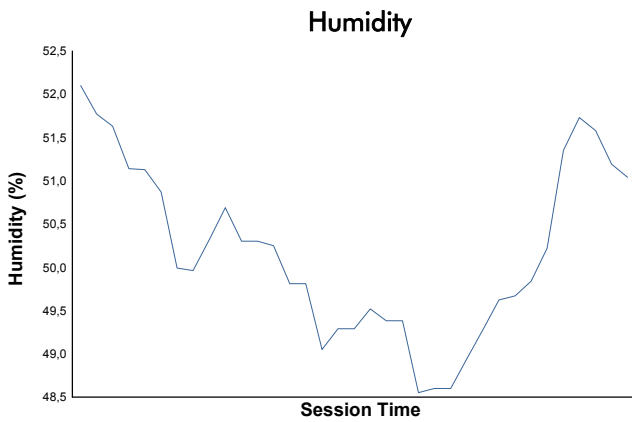

4 Hours of Spa-Francorchamps
EUROPEAN LE MANS SERIES
Qualifying Practice - LMP2

Weather Report

Track Status: **DRY**