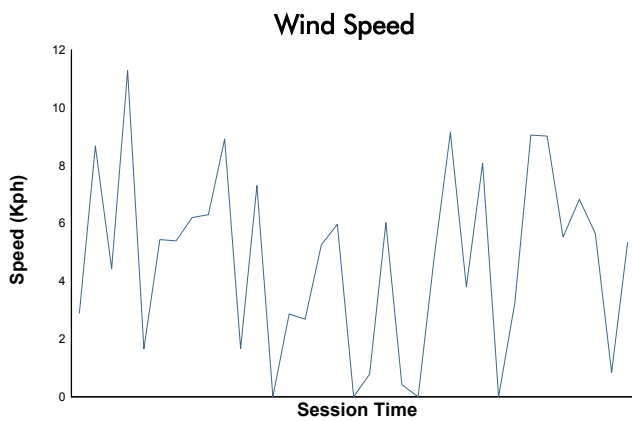

4 Hours of Spa-Francorchamps
EUROPEAN LE MANS SERIES
Qualifying Practice - LMP2

Weather Report

Track Status: **DRY**