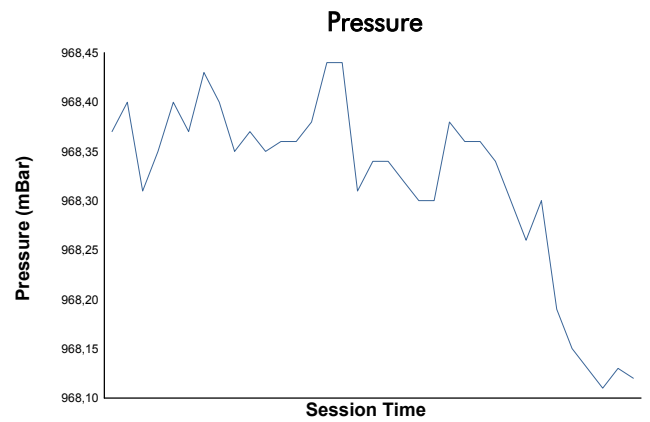

4 Hours of Spa-Francorchamps
EUROPEAN LE MANS SERIES
Qualifying Practice - LMP2

Weather Report

Track Status: **DRY**