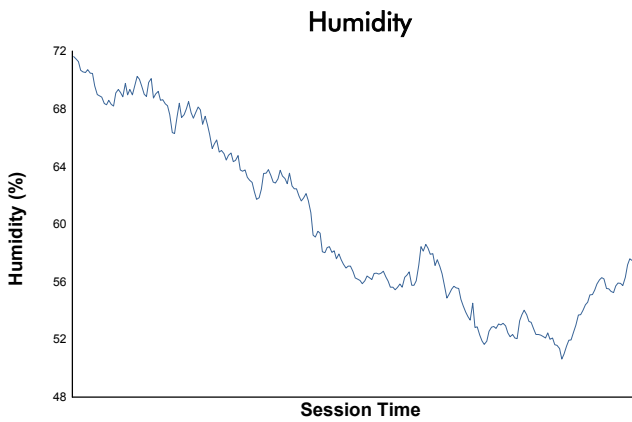

4 Hours of Spa-Francorchamps
EUROPEAN LE MANS SERIES
Race

Weather Report

Track Status: **DRY**