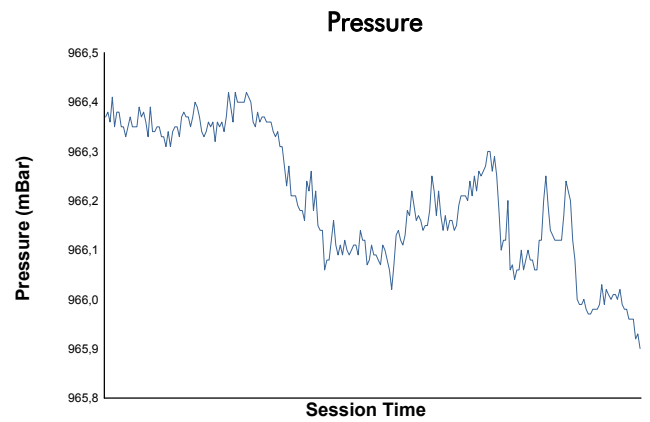

4 Hours of Spa-Francorchamps
EUROPEAN LE MANS SERIES
Race

Weather Report

Track Status: **DRY**