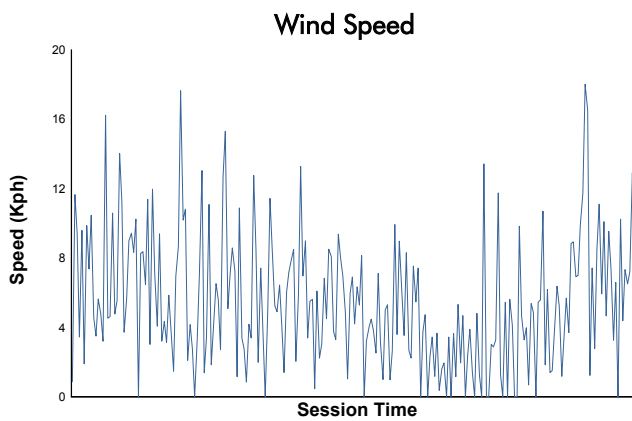

4 Hours of Spa-Francorchamps
EUROPEAN LE MANS SERIES
Race

Weather Report

Track Status: **DRY**