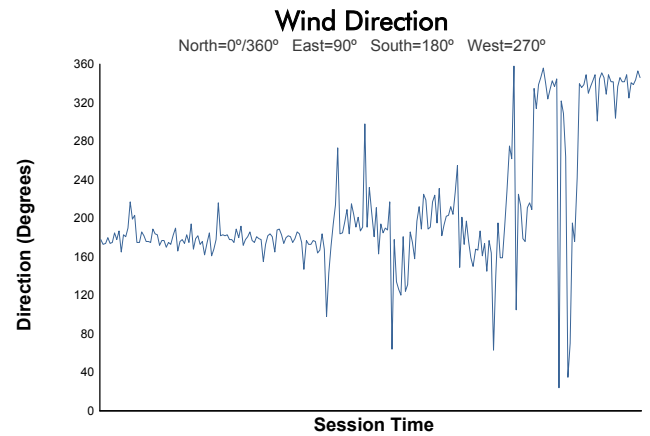

4 Hours of Spa-Francorchamps
EUROPEAN LE MANS SERIES
Race

Weather Report

Track Status: **DRY**