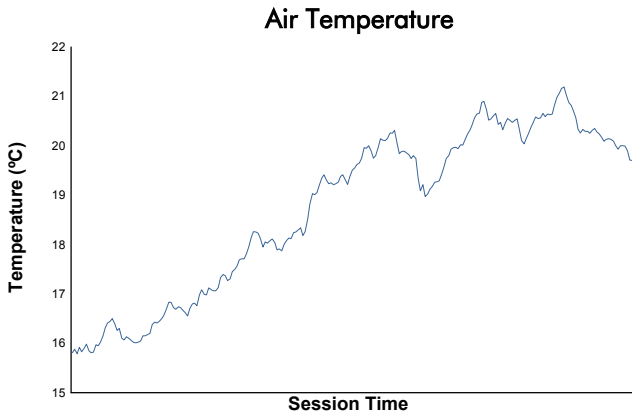

4 Hours of Spa-Francorchamps
EUROPEAN LE MANS SERIES
Race

Weather Report

Track Status: **DRY**