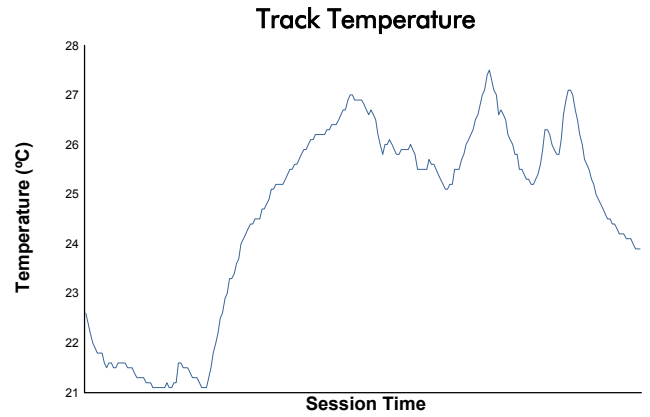

4 Hours of Spa-Francorchamps
EUROPEAN LE MANS SERIES
Race

Weather Report

Track Status: **DRY**