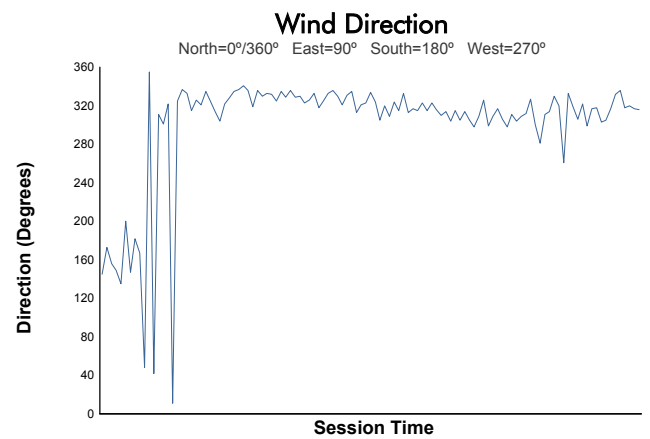

4 Hours of Portimao
ELMS Collective Test Day
Morning Test
Weather Report

Track Status: **DRY**