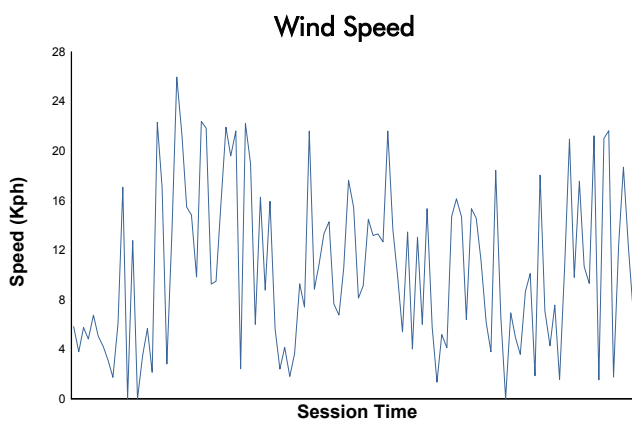

4 Hours of Portimao
ELMS Collective Test Day
Morning Test
Weather Report

Track Status: **DRY**