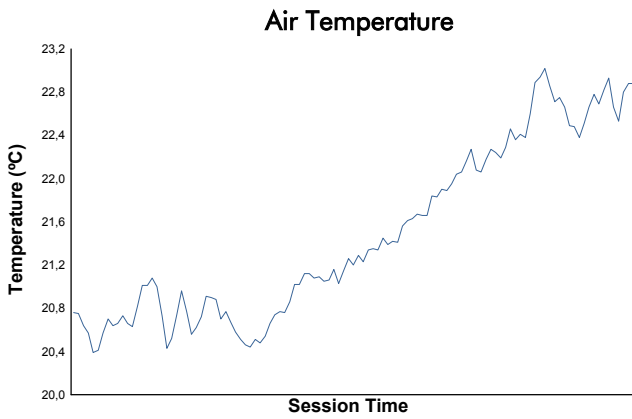

4 Hours of Portimao
ELMS Collective Test Day
Morning Test
Weather Report

Track Status: **DRY**