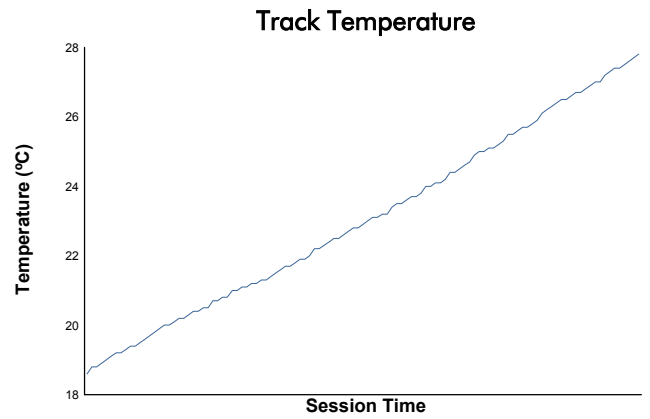

4 Hours of Portimao
ELMS Collective Test Day
Morning Test
Weather Report

Track Status: **DRY**