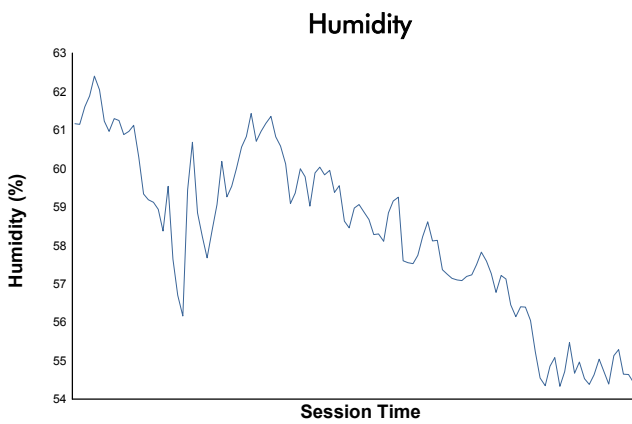

4 Hours of Portimao
ELMS Collective Test Day
Morning Test
Weather Report

Track Status: **DRY**