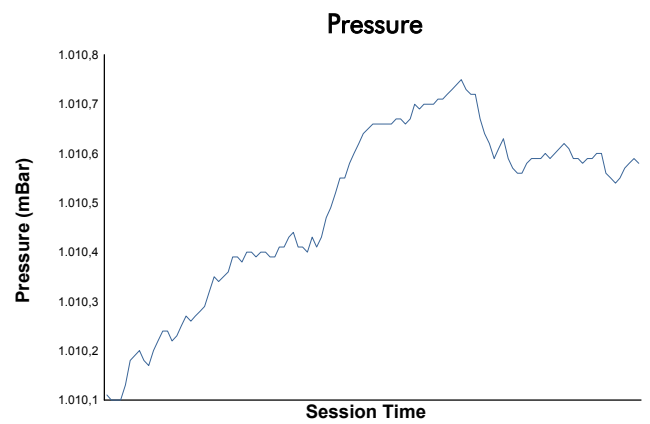

4 Hours of Portimao
ELMS Collective Test Day
Morning Test
Weather Report

Track Status: **DRY**