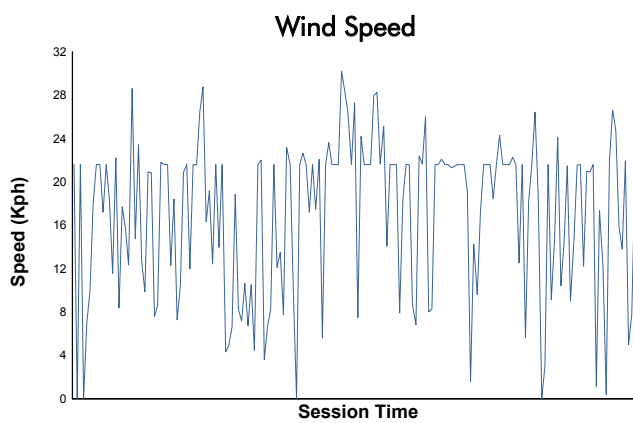

4 Hours of Portimao
ELMS Collective Test Day
Afternoon Test

Weather Report

Track Status: **DRY**