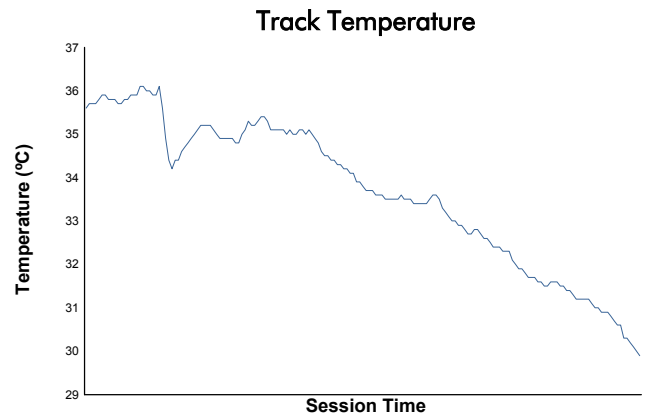

4 Hours of Portimao
ELMS Collective Test Day
Afternoon Test

Weather Report

Track Status: **DRY**