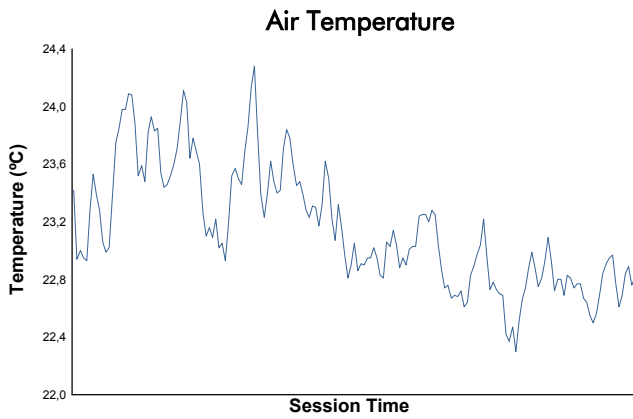

4 Hours of Portimao
ELMS Collective Test Day
Afternoon Test

Weather Report

Track Status: **DRY**