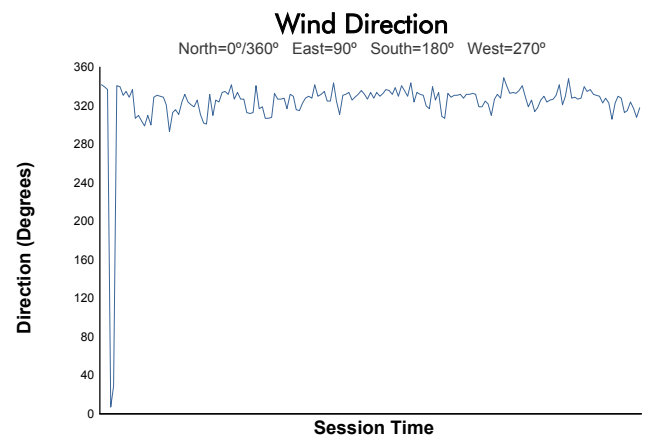

4 Hours of Portimao
ELMS Collective Test Day
Afternoon Test

Weather Report

Track Status: **DRY**