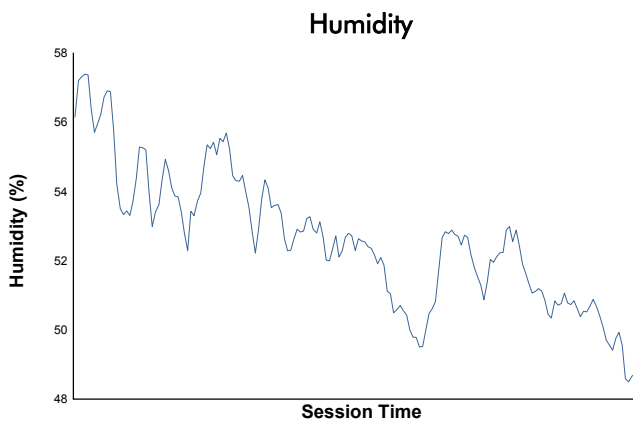

4 Hours of Portimao
ELMS Collective Test Day
Afternoon Test

Weather Report

Track Status: **DRY**