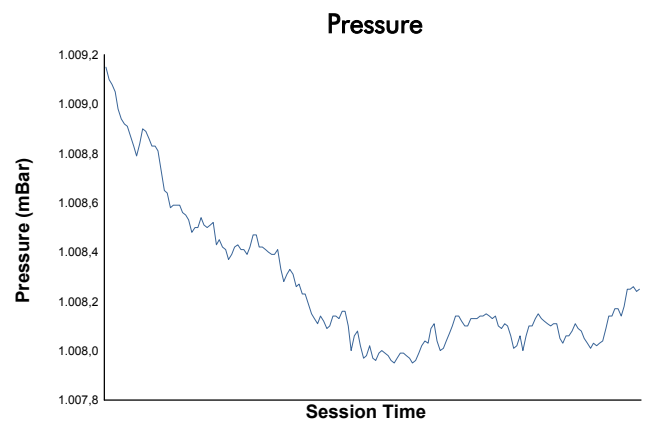

4 Hours of Portimao
ELMS Collective Test Day
Afternoon Test

Weather Report

Track Status: **DRY**