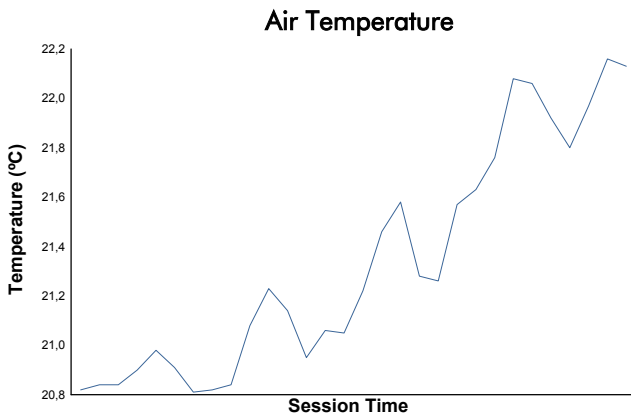

4 Hours of Portimao
EUROPEAN LE MANS SERIES
Bronze Driver Collective Test

Weather Report

Track Status: **DRY**