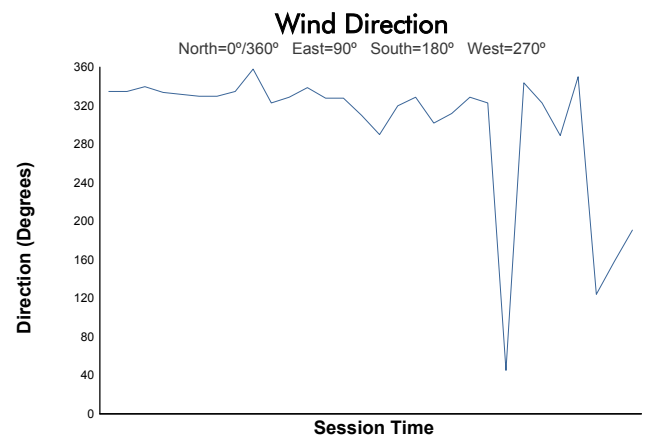

4 Hours of Portimao
EUROPEAN LE MANS SERIES
Bronze Driver Collective Test

Weather Report

Track Status: **DRY**