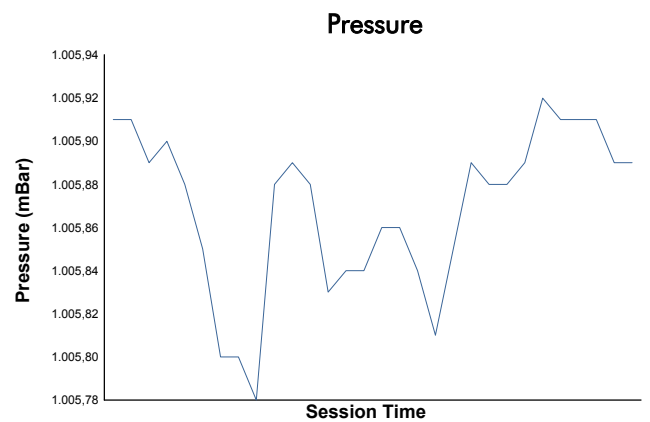

4 Hours of Portimao
EUROPEAN LE MANS SERIES
Bronze Driver Collective Test

Weather Report

Track Status: **DRY**