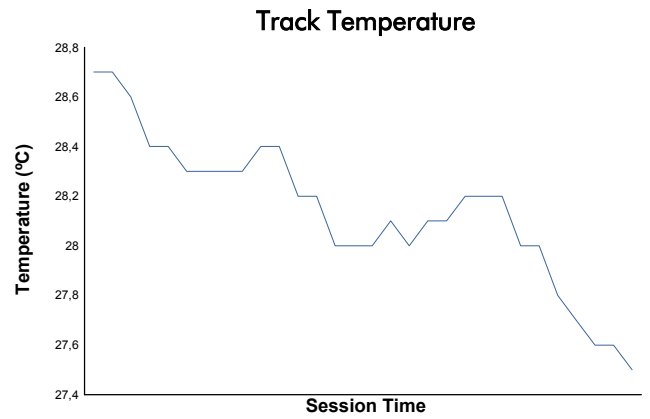

4 Hours of Portimao
EUROPEAN LE MANS SERIES
Bronze Driver Collective Test

Weather Report

Track Status: **DRY**