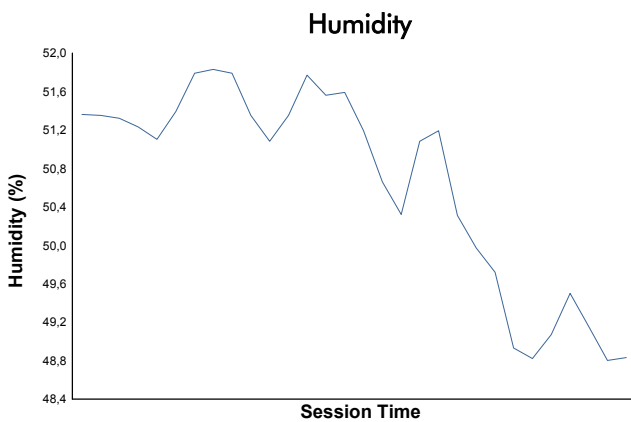

4 Hours of Portimao
EUROPEAN LE MANS SERIES
Bronze Driver Collective Test

Weather Report

Track Status: **DRY**