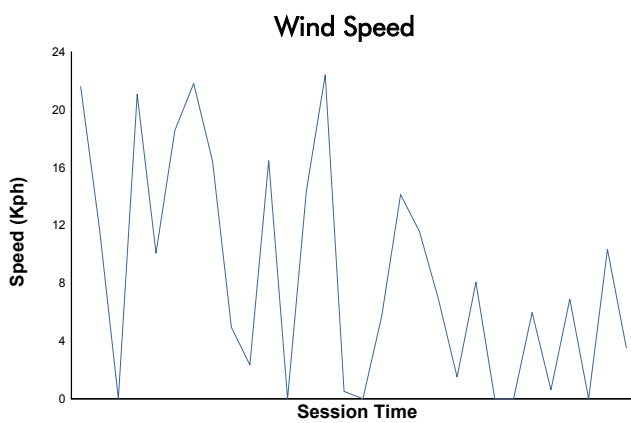

4 Hours of Portimao
EUROPEAN LE MANS SERIES
Bronze Driver Collective Test

Weather Report

Track Status: **DRY**