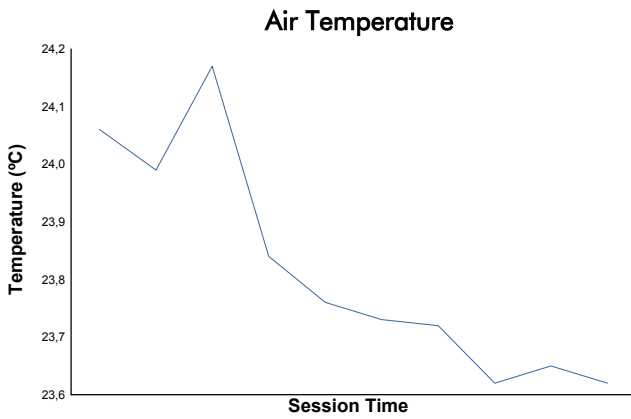

**4 Hours of Portimao**  
EUROPEAN LE MANS SERIES  
Qualifying Practice - LMGTE

Weather Report

Track Status: **DRY**