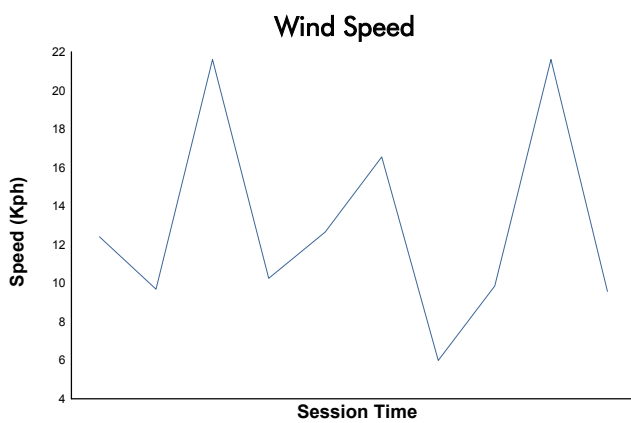

**4 Hours of Portimao**  
EUROPEAN LE MANS SERIES  
Qualifying Practice - LMGTE

Weather Report

Track Status: **DRY**