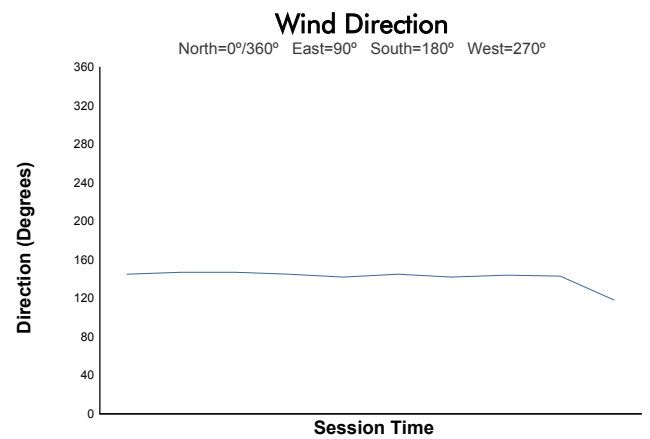

**4 Hours of Portimao**  
EUROPEAN LE MANS SERIES  
Qualifying Practice - LMGTE

Weather Report

Track Status: **DRY**