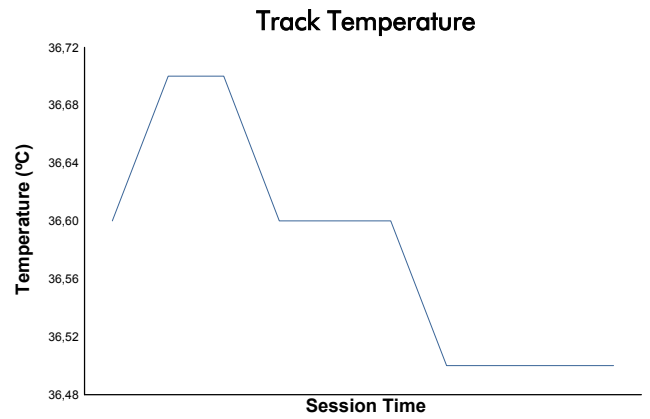

**4 Hours of Portimao**  
EUROPEAN LE MANS SERIES  
Qualifying Practice - LMGTE

Weather Report

Track Status: **DRY**