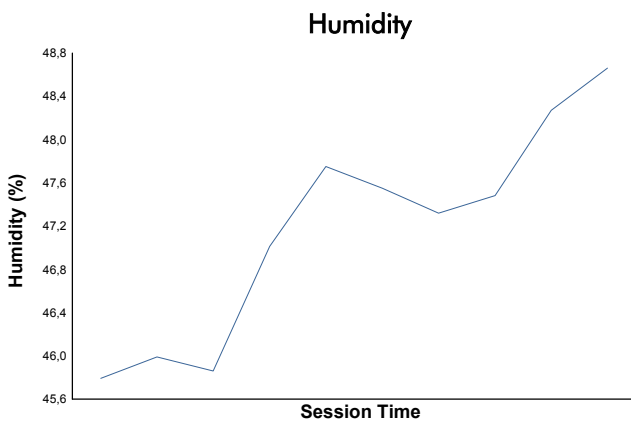

**4 Hours of Portimao**  
EUROPEAN LE MANS SERIES  
Qualifying Practice - LMGTE

Weather Report

Track Status: **DRY**