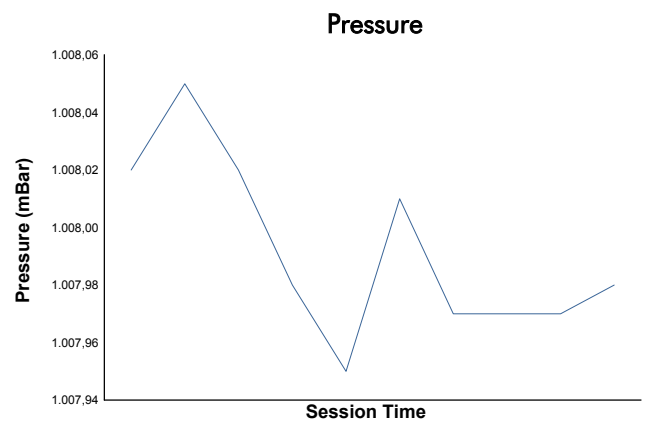

**4 Hours of Portimao**  
EUROPEAN LE MANS SERIES  
Qualifying Practice - LMGTE

Weather Report

Track Status: **DRY**