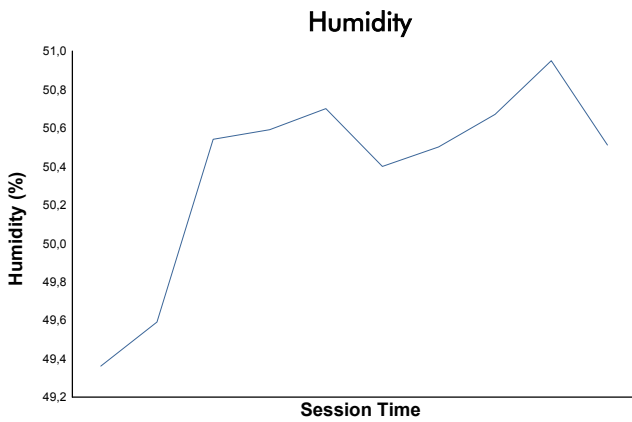

4 Hours of Portimao
EUROPEAN LE MANS SERIES
Qualifying Practice - LMP3

Weather Report

Track Status: **DRY**