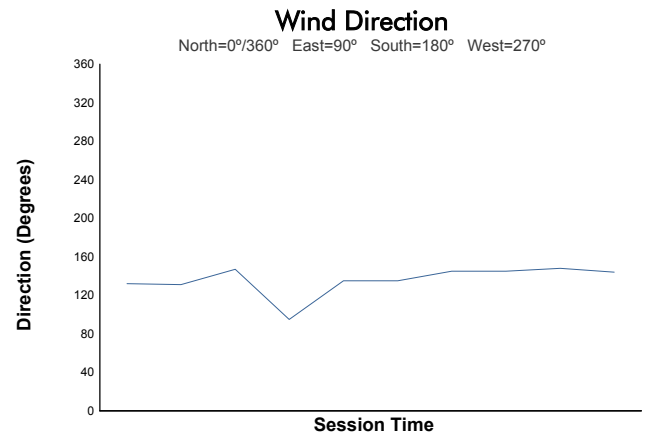

4 Hours of Portimao
EUROPEAN LE MANS SERIES
Qualifying Practice - LMP3

Weather Report

Track Status: **DRY**