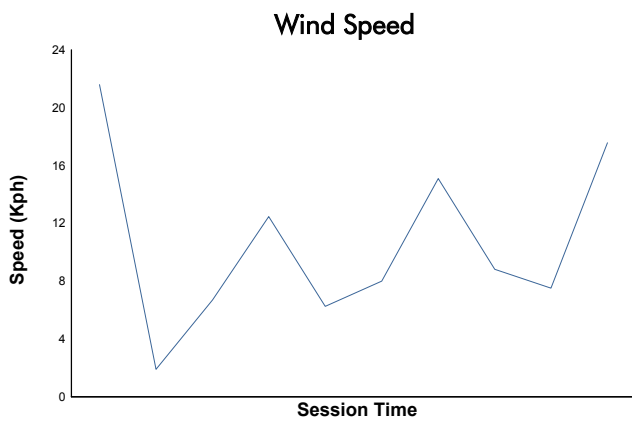

4 Hours of Portimao
EUROPEAN LE MANS SERIES
Qualifying Practice - LMP3

Weather Report

Track Status: **DRY**