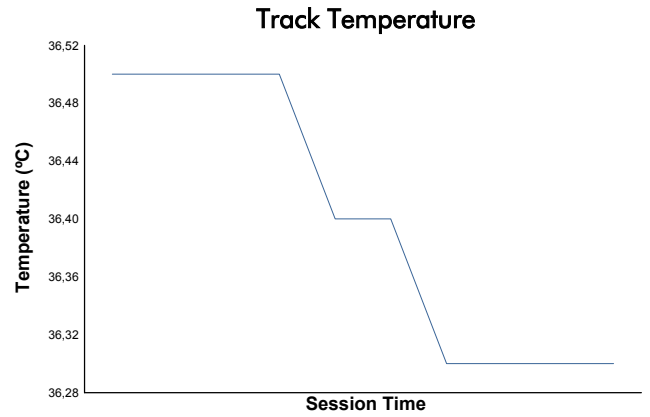

4 Hours of Portimao
EUROPEAN LE MANS SERIES
Qualifying Practice - LMP3

Weather Report

Track Status: **DRY**