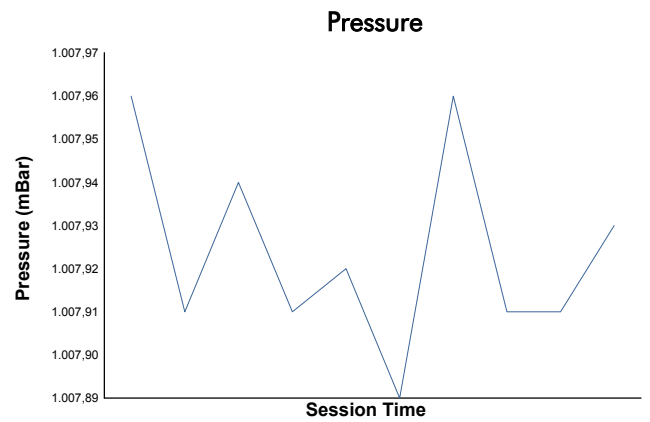

4 Hours of Portimao
EUROPEAN LE MANS SERIES
Qualifying Practice - LMP3

Weather Report

Track Status: **DRY**