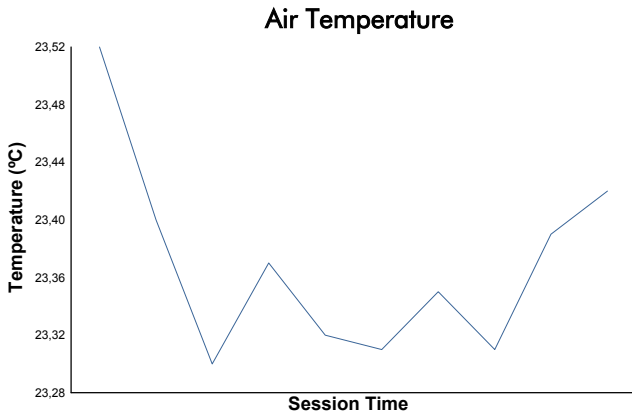

4 Hours of Portimao
EUROPEAN LE MANS SERIES
Qualifying Practice - LMP3

Weather Report

Track Status: **DRY**