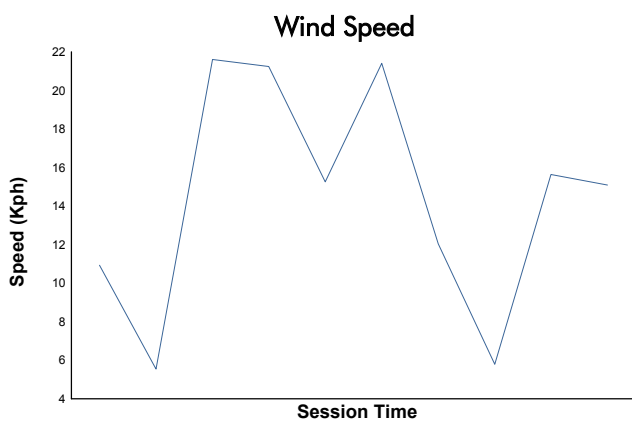

4 Hours of Portimao
EUROPEAN LE MANS SERIES
Qualifying Practice - LMP2

Weather Report

Track Status: **DRY**