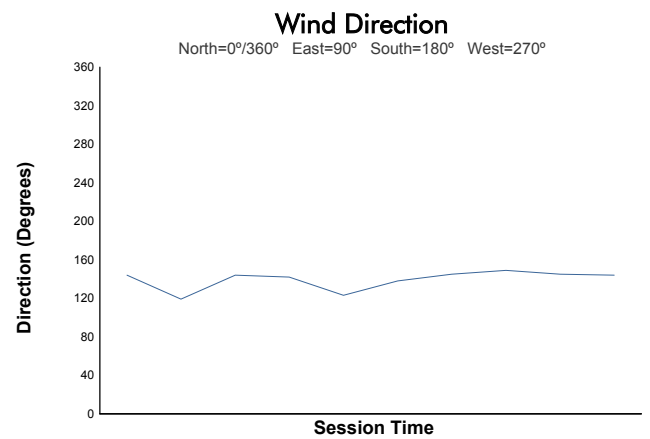

4 Hours of Portimao
EUROPEAN LE MANS SERIES
Qualifying Practice - LMP2

Weather Report

Track Status: **DRY**