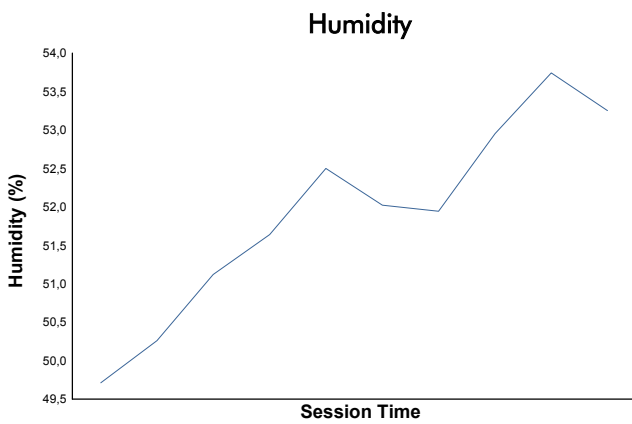

4 Hours of Portimao
EUROPEAN LE MANS SERIES
Qualifying Practice - LMP2

Weather Report

Track Status: **DRY**