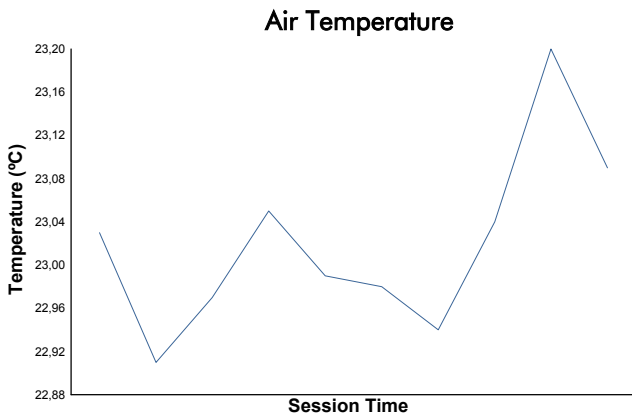

4 Hours of Portimao
EUROPEAN LE MANS SERIES
Qualifying Practice - LMP2

Weather Report

Track Status: **DRY**