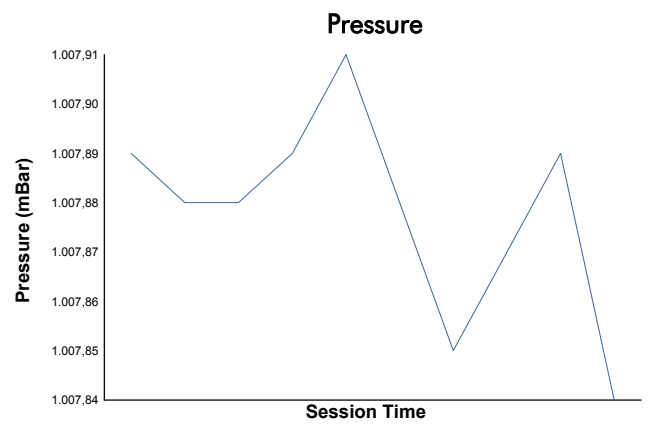

4 Hours of Portimao
EUROPEAN LE MANS SERIES
Qualifying Practice - LMP2

Weather Report

Track Status: **DRY**