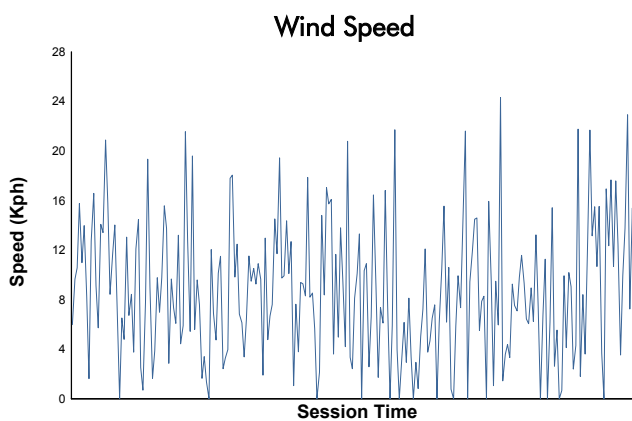

4 Hours of Portimao
EUROPEAN LE MANS SERIES
Race

Weather Report

Track Status: **DRY**