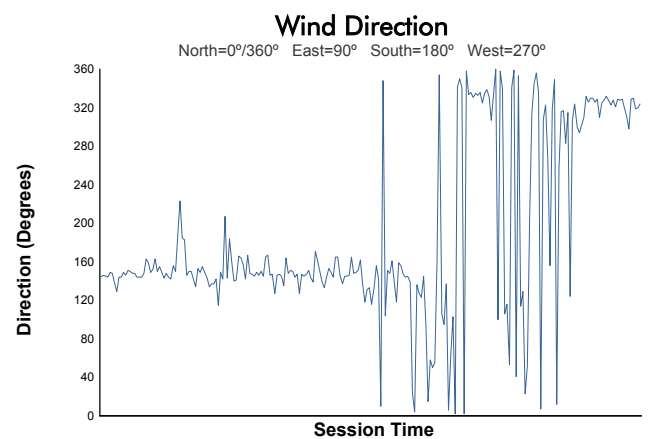

4 Hours of Portimao
EUROPEAN LE MANS SERIES
Race

Weather Report

Track Status: **DRY**