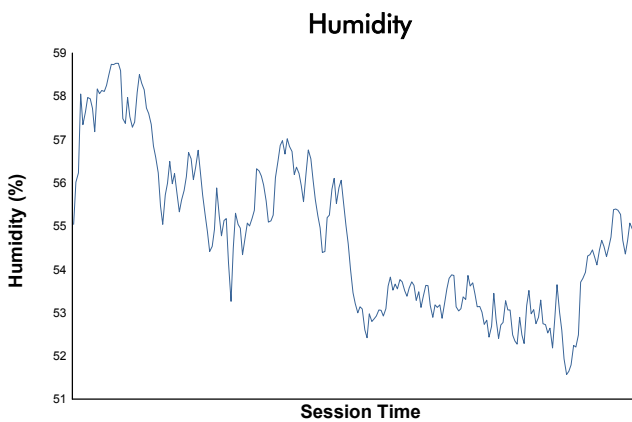

4 Hours of Portimao
EUROPEAN LE MANS SERIES
Race

Weather Report

Track Status: **DRY**