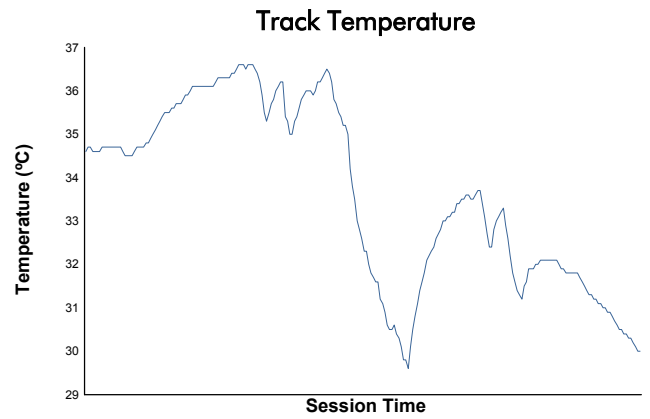

4 Hours of Portimao
EUROPEAN LE MANS SERIES
Race

Weather Report

Track Status: **DRY**