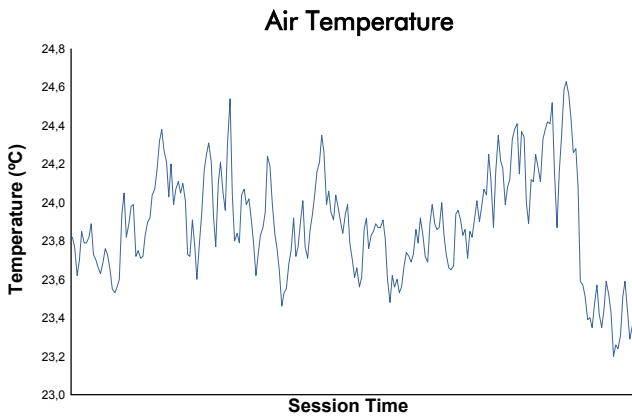

4 Hours of Portimao
EUROPEAN LE MANS SERIES
Race

Weather Report

Track Status: **DRY**