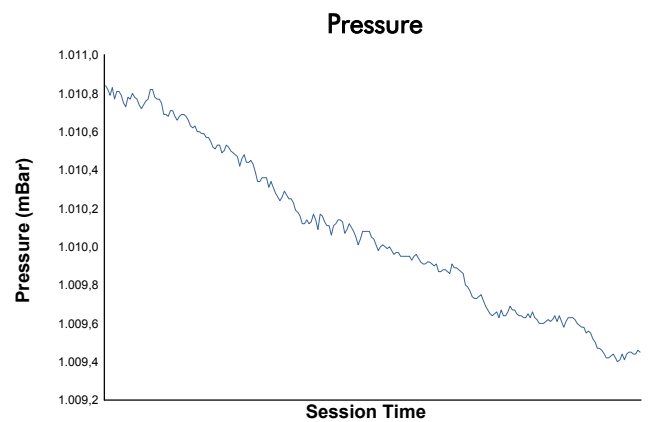

4 Hours of Portimao
EUROPEAN LE MANS SERIES
Race

Weather Report

Track Status: **DRY**