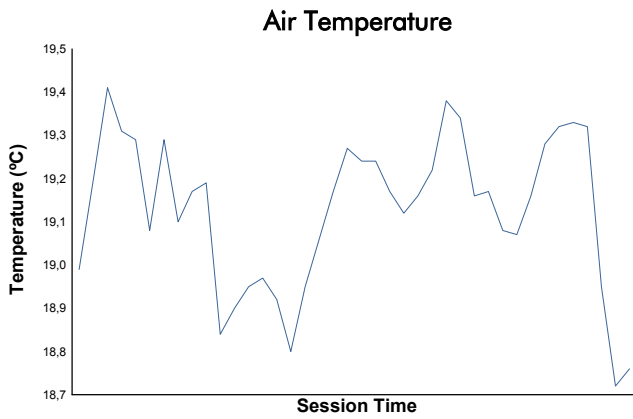

4 Hours of Portimao
 Alpine Elf Europa Cup
 Free Practice 1
 Weather Report

Track Status: **DRY**