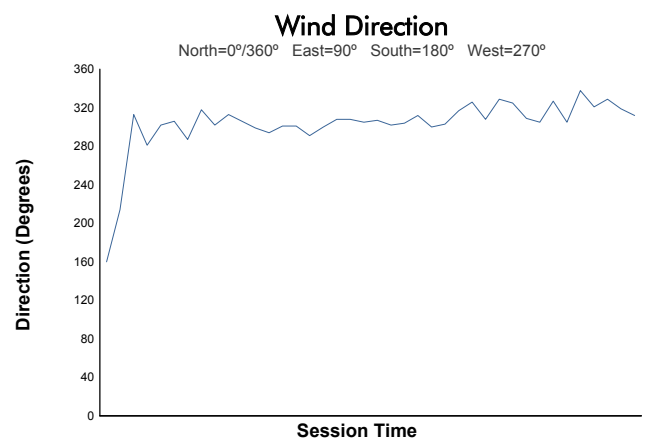

4 Hours of Portimao
 Alpine Elf Europa Cup
 Free Practice 1
 Weather Report

Track Status: **DRY**