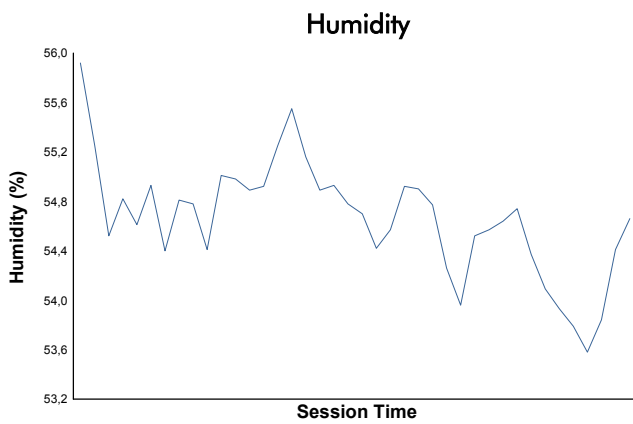

4 Hours of Portimao
 Alpine Elf Europa Cup
 Free Practice 1
 Weather Report

Track Status: **DRY**