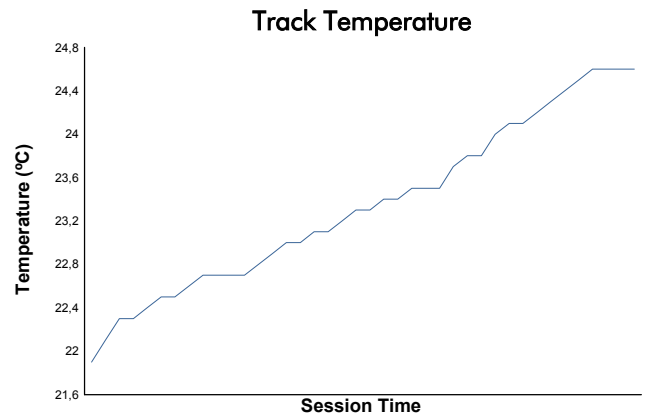

4 Hours of Portimao
 Alpine Elf Europa Cup
 Free Practice 1
 Weather Report

Track Status: **DRY**