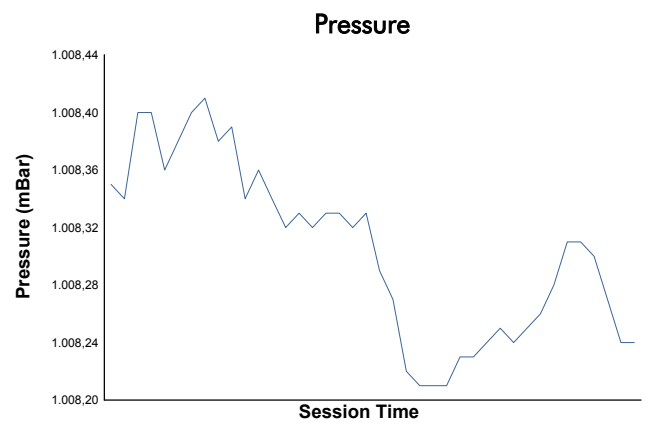

4 Hours of Portimao
 Alpine Elf Europa Cup
 Free Practice 1
 Weather Report

Track Status: **DRY**