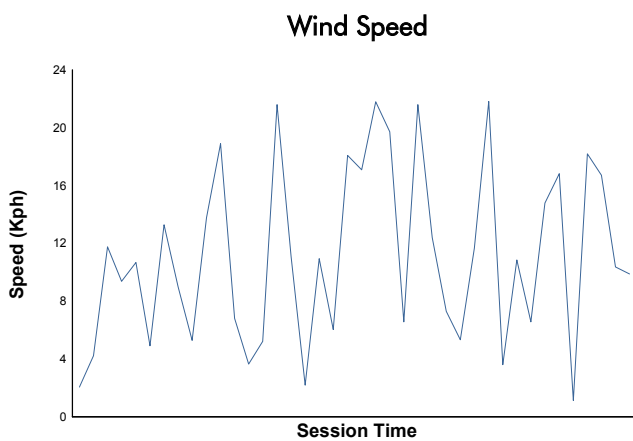

4 Hours of Portimao
 Alpine Elf Europa Cup
 Free Practice 1
 Weather Report

Track Status: **DRY**