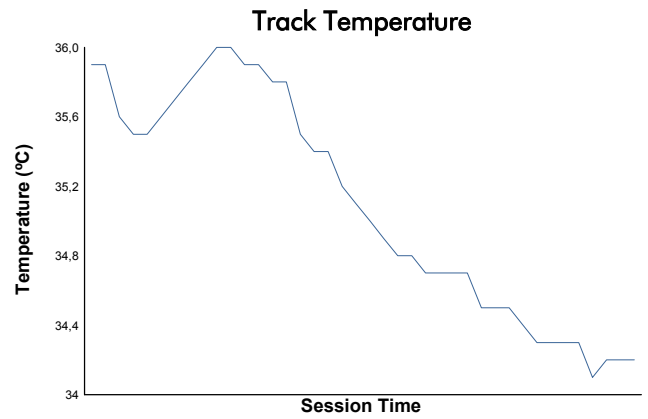

4 Hours of Portimao
 Alpine Elf Europa Cup
 Free Practice 2
 Weather Report

Track Status: **DRY**