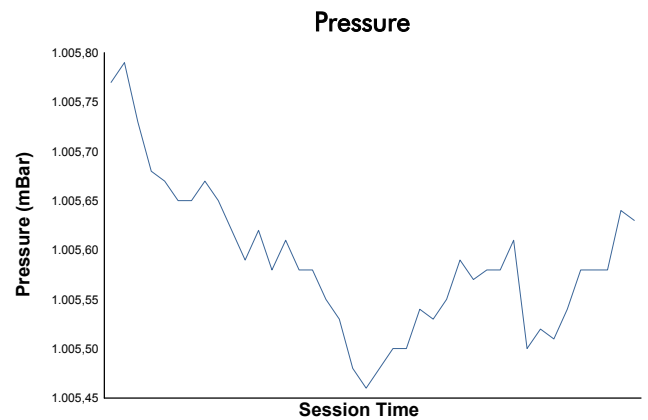

4 Hours of Portimao
 Alpine Elf Europa Cup
 Free Practice 2
 Weather Report

Track Status: **DRY**