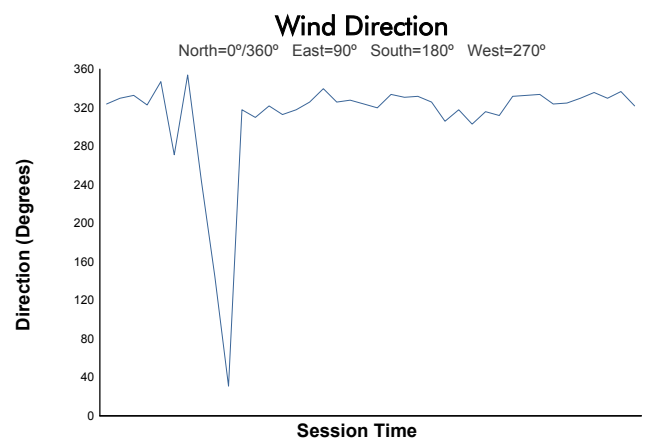

4 Hours of Portimao
 Alpine Elf Europa Cup
 Free Practice 2
 Weather Report

Track Status: **DRY**