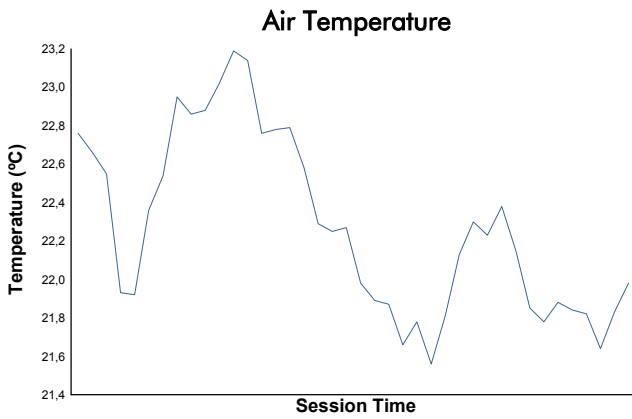

4 Hours of Portimao
 Alpine Elf Europa Cup
 Free Practice 2
 Weather Report

Track Status: **DRY**