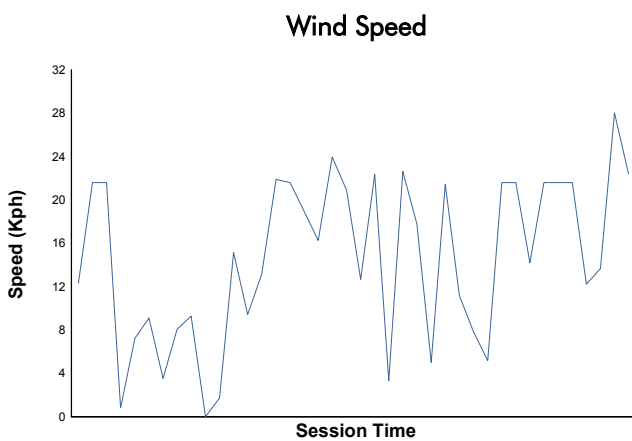

4 Hours of Portimao
 Alpine Elf Europa Cup
 Free Practice 2
 Weather Report

Track Status: **DRY**