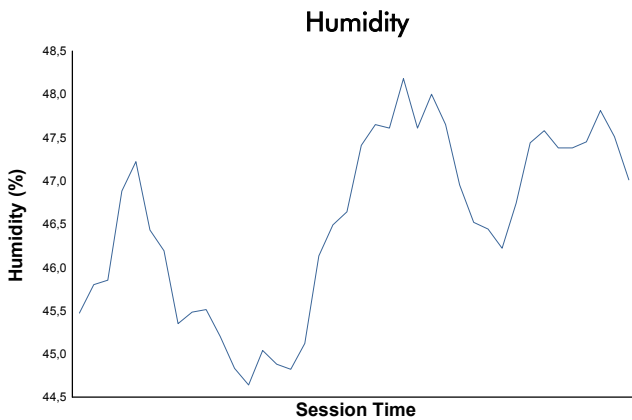

4 Hours of Portimao
 Alpine Elf Europa Cup
 Free Practice 2
 Weather Report

Track Status: **DRY**