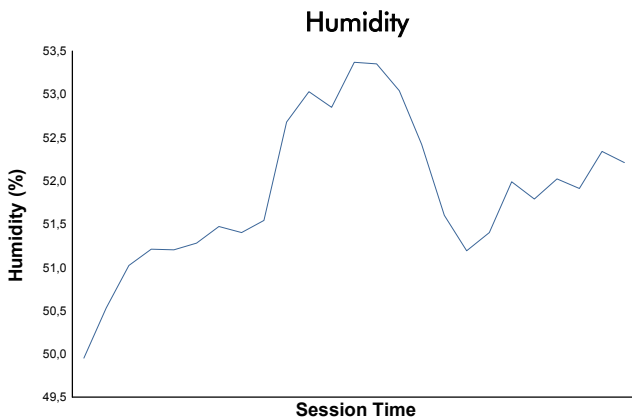

4 Hours of Portimao
 Alpine Elf Europa Cup
 Qualifying Practice 1
 Weather Report

Track Status: **DRY**