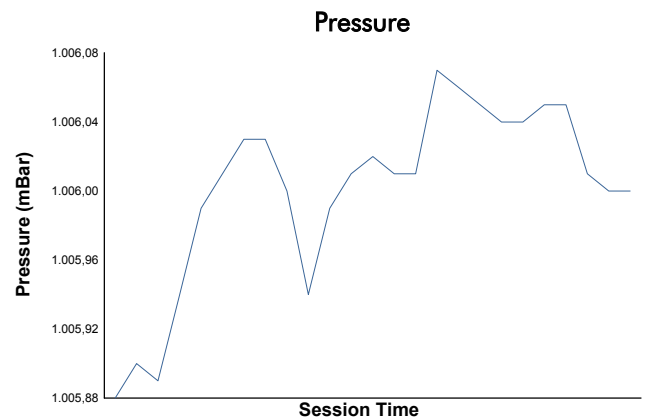

4 Hours of Portimao
 Alpine Elf Europa Cup
 Qualifying Practice 1
 Weather Report

Track Status: **DRY**