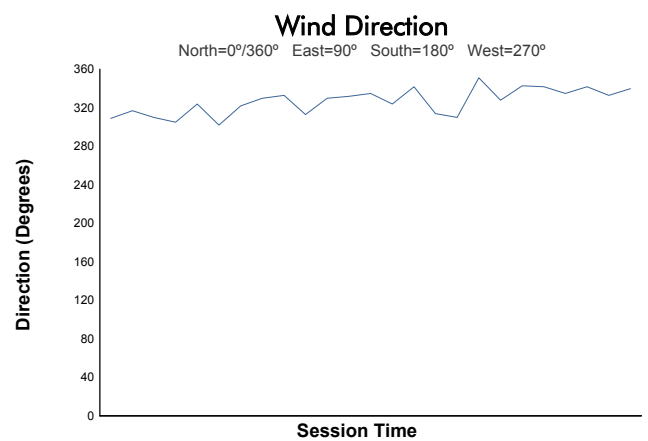

4 Hours of Portimao
 Alpine Elf Europa Cup
 Qualifying Practice 1
 Weather Report

Track Status: **DRY**