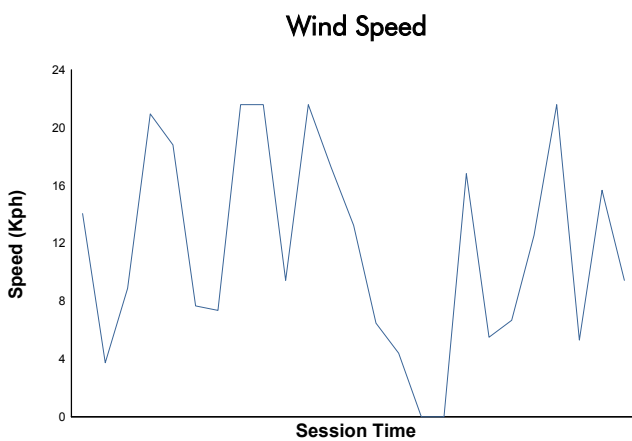

4 Hours of Portimao
 Alpine Elf Europa Cup
 Qualifying Practice 1
 Weather Report

Track Status: **DRY**