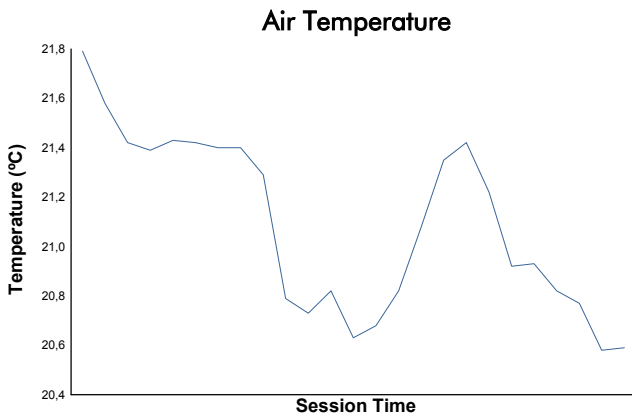

4 Hours of Portimao
 Alpine Elf Europa Cup
 Qualifying Practice 1
 Weather Report

Track Status: **DRY**