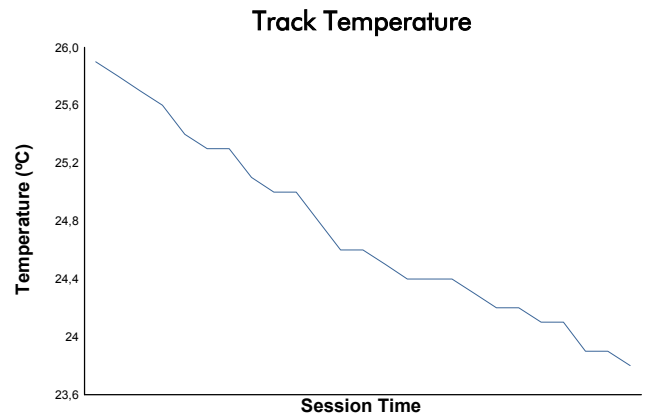

4 Hours of Portimao
 Alpine Elf Europa Cup
 Qualifying Practice 1
 Weather Report

Track Status: **DRY**