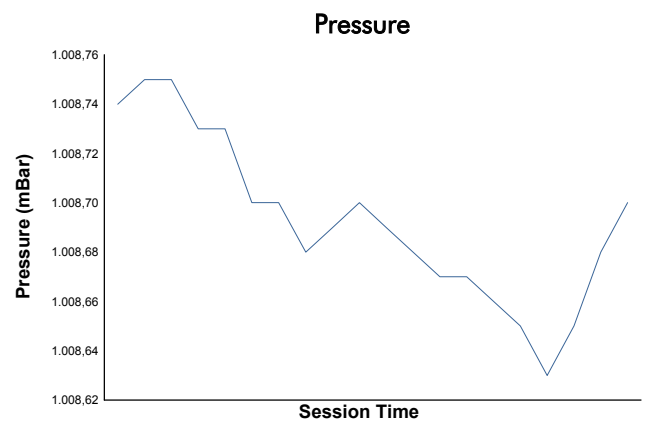

4 Hours of Portimao
 Alpine Elf Europa Cup
 Qualifying Practice 2
 Weather Report

Track Status: **DRY**