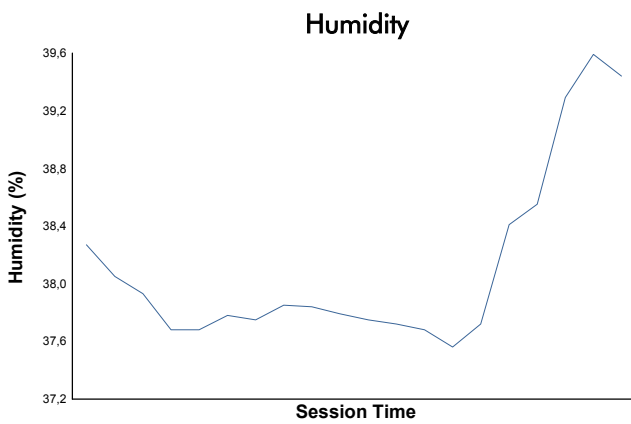

4 Hours of Portimao
 Alpine Elf Europa Cup
 Qualifying Practice 2
 Weather Report

Track Status: **DRY**