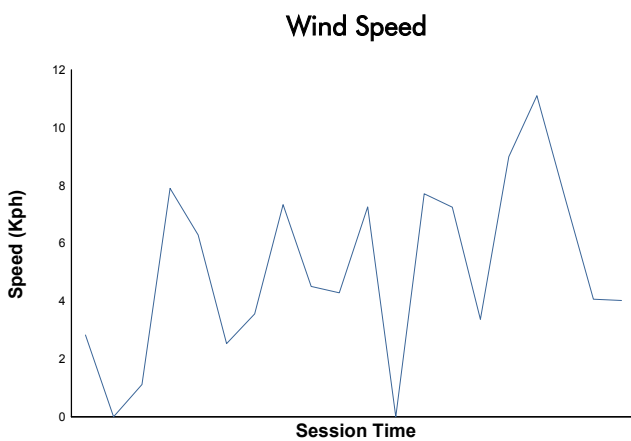

4 Hours of Portimao
 Alpine Elf Europa Cup
 Qualifying Practice 2
 Weather Report

Track Status: **DRY**