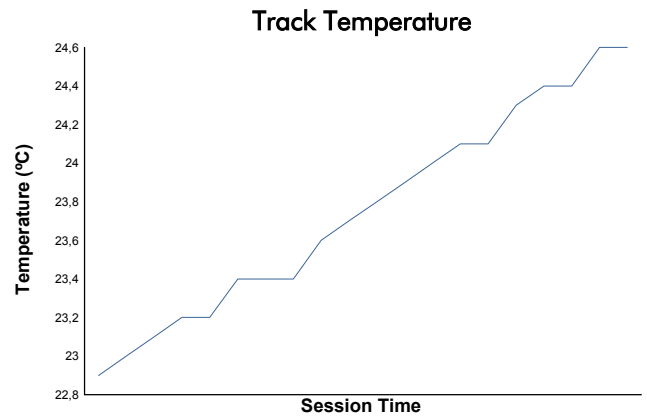

4 Hours of Portimao
 Alpine Elf Europa Cup
 Qualifying Practice 2
 Weather Report

Track Status: **DRY**