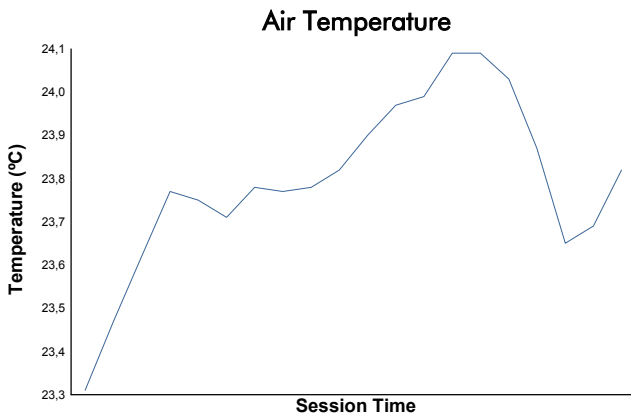

4 Hours of Portimao
 Alpine Elf Europa Cup
 Qualifying Practice 2
 Weather Report

Track Status: **DRY**