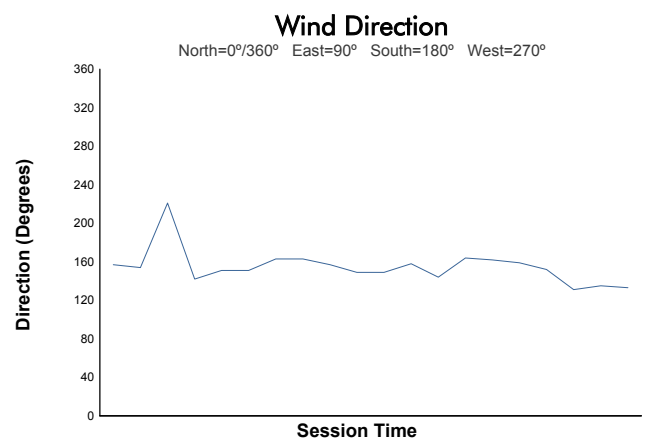

4 Hours of Portimao
 Alpine Elf Europa Cup
 Qualifying Practice 2
 Weather Report

Track Status: **DRY**