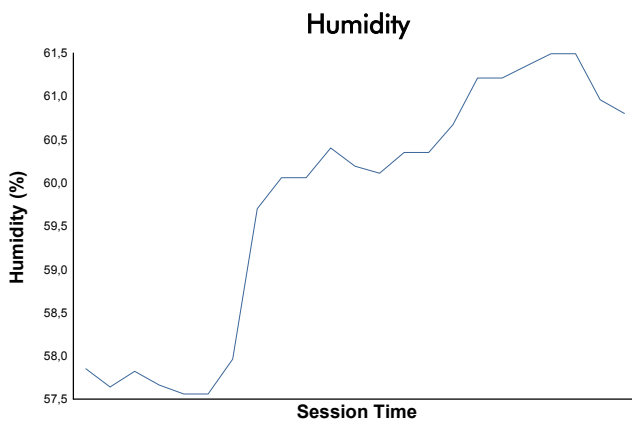

4 Hours of Portimao

Alpine Elf Europa Cup

Race 1

Weather Report

Track Status: **DRY**