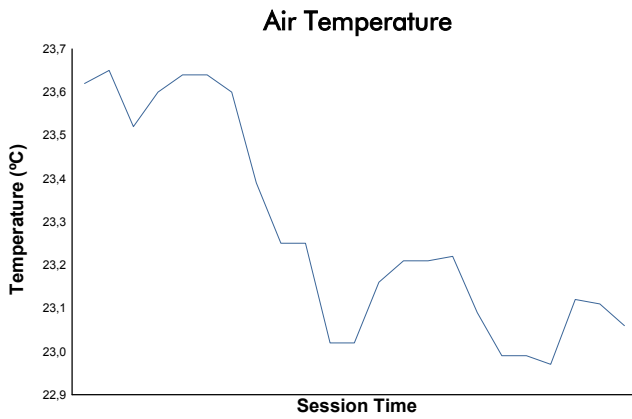

4 Hours of Portimao

Alpine Elf Europa Cup

Race 1

Weather Report

Track Status: **DRY**