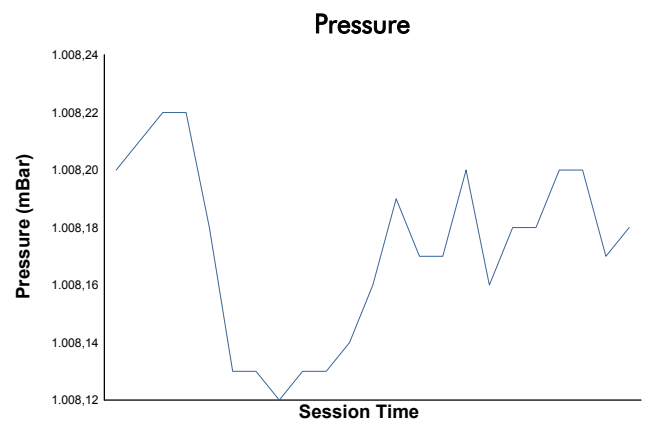

4 Hours of Portimao

Alpine Elf Europa Cup

Race 1

Weather Report

Track Status: **DRY**