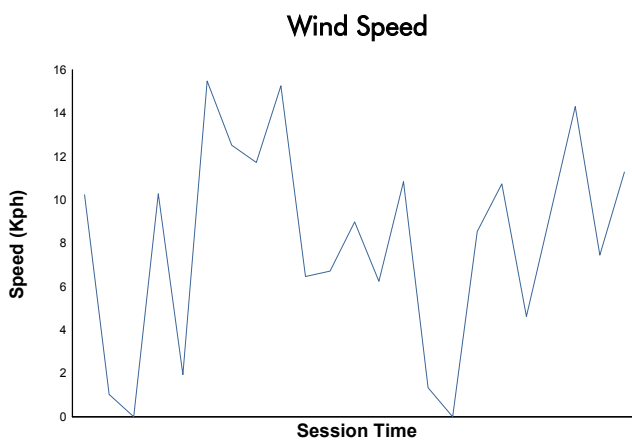

4 Hours of Portimao

Alpine Elf Europa Cup

Race 1

Weather Report

Track Status: **DRY**