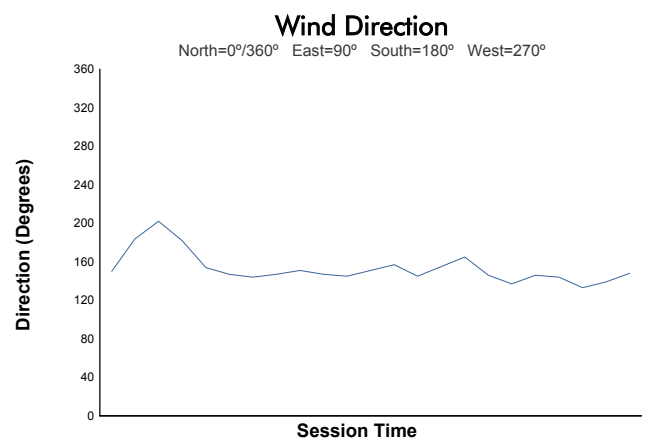

4 Hours of Portimao

Alpine Elf Europa Cup

Race 1

Weather Report

Track Status: **DRY**