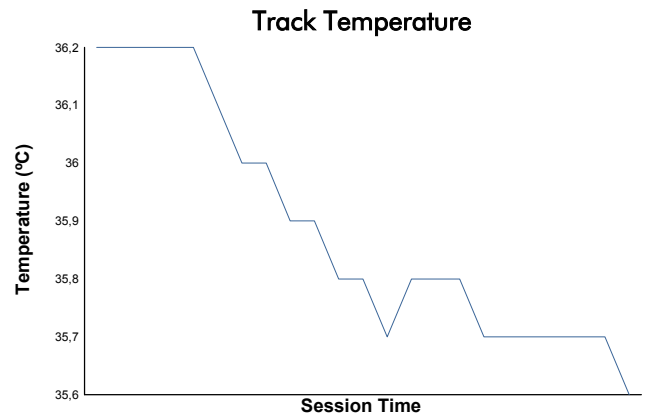

4 Hours of Portimao

Alpine Elf Europa Cup

Race 1

Weather Report

Track Status: **DRY**