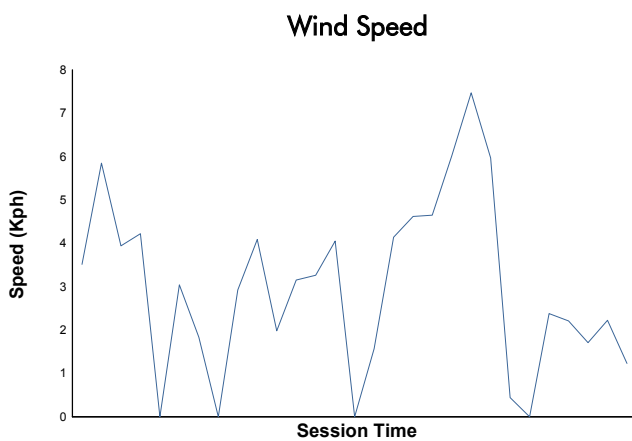

**4 Hours of Portimao**  
 Alpine Elf Europa Cup  
 Race 2

**Weather Report**

Track Status: **DRY**