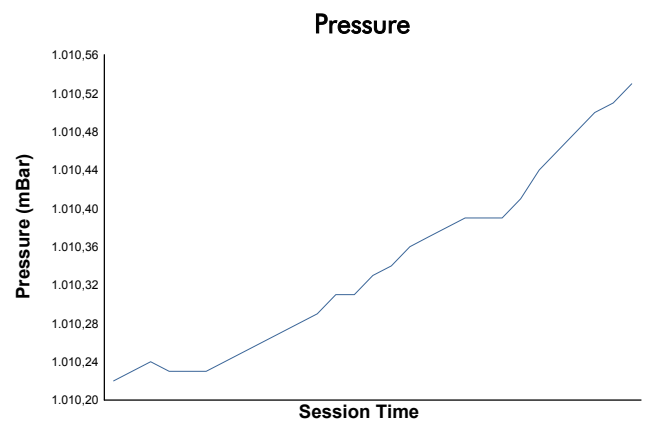

**4 Hours of Portimao**  
 Alpine Elf Europa Cup  
 Race 2

**Weather Report**

Track Status: **DRY**