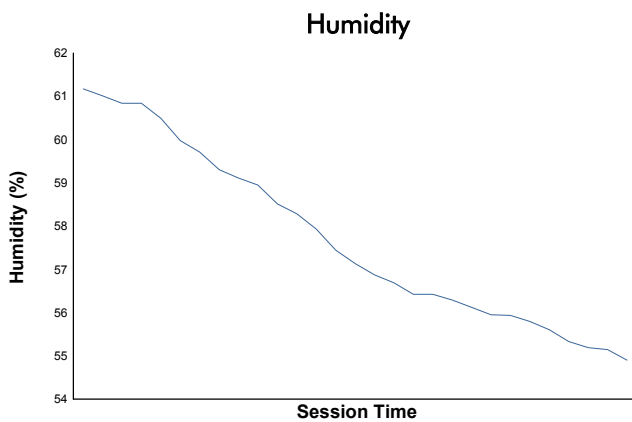

**4 Hours of Portimao**  
 Alpine Elf Europa Cup  
 Race 2

**Weather Report**

Track Status: **DRY**