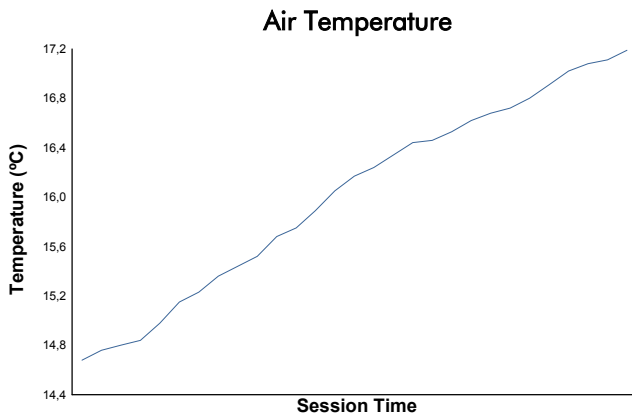

**4 Hours of Portimao**  
 Alpine Elf Europa Cup  
 Race 2

**Weather Report**

Track Status: **DRY**