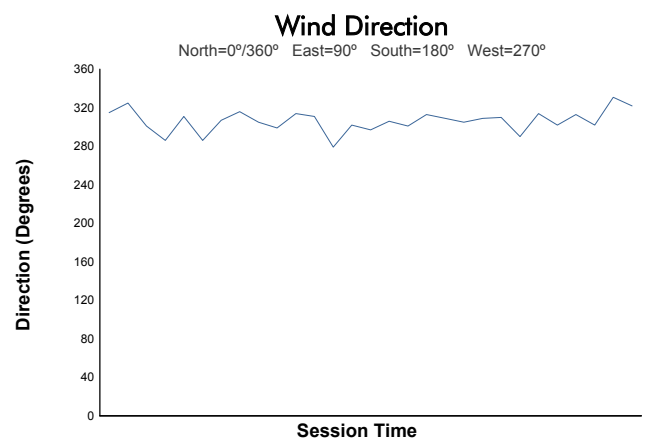

**4 Hours of Portimao**  
 Alpine Elf Europa Cup  
 Race 2

**Weather Report**

Track Status: **DRY**