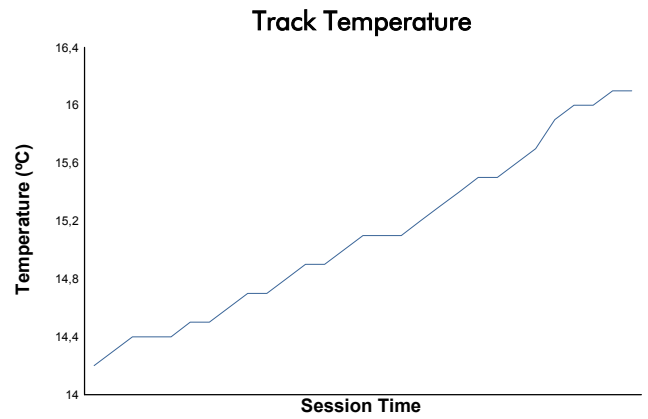

**4 Hours of Portimao**  
 Alpine Elf Europa Cup  
 Race 2

**Weather Report**

Track Status: **DRY**