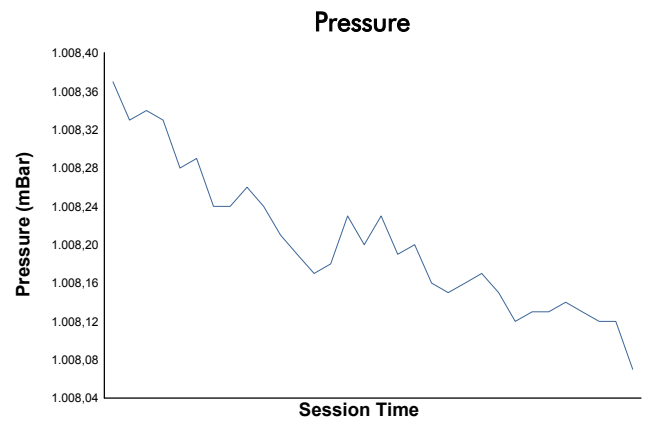

4 Hours of Portimao
Porsche Carrera Cup France
Qualifying
Weather Report

Track Status: **DRY**