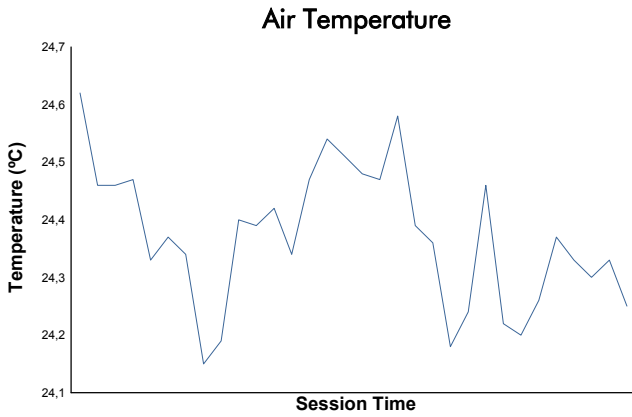

4 Hours of Portimao
Porsche Carrera Cup France
Qualifying
Weather Report

Track Status: **DRY**