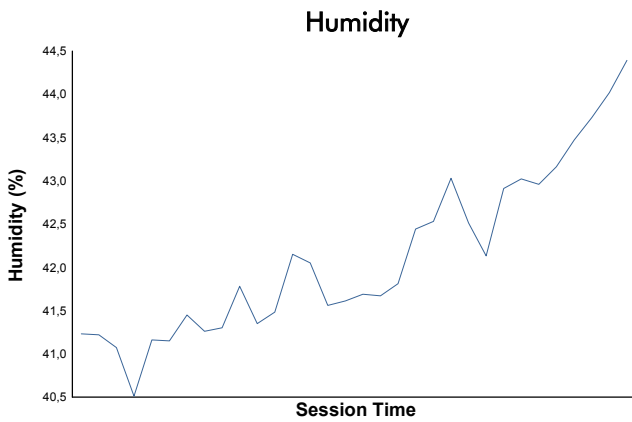

4 Hours of Portimao
Porsche Carrera Cup France
Qualifying
Weather Report

Track Status: **DRY**