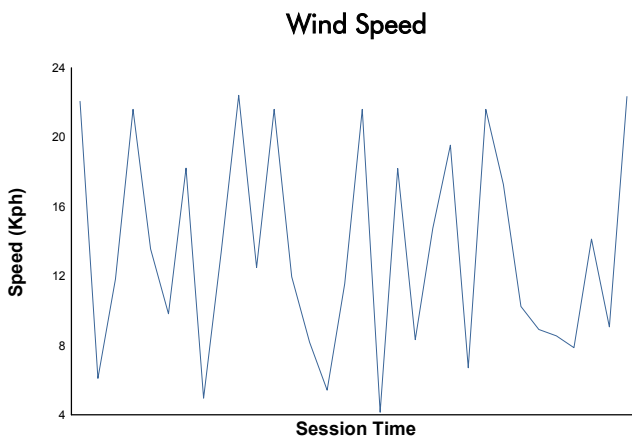

4 Hours of Portimao
Porsche Carrera Cup France
Qualifying
Weather Report

Track Status: **DRY**