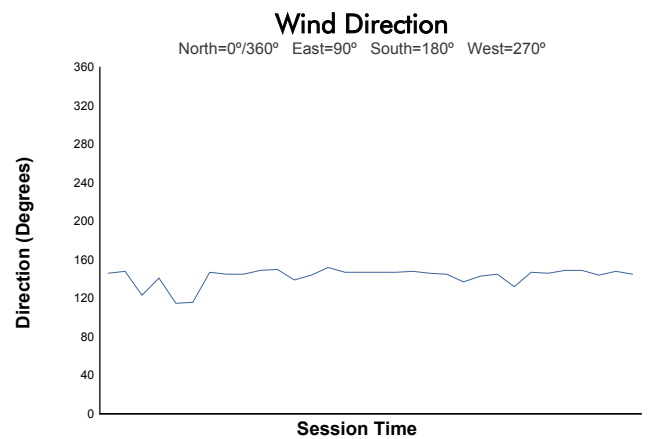

4 Hours of Portimao
Porsche Carrera Cup France
Qualifying
Weather Report

Track Status: **DRY**