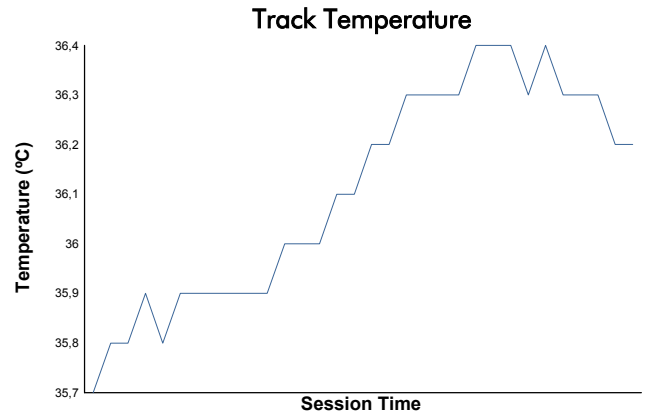

4 Hours of Portimao
Porsche Carrera Cup France
Qualifying
Weather Report

Track Status: **DRY**