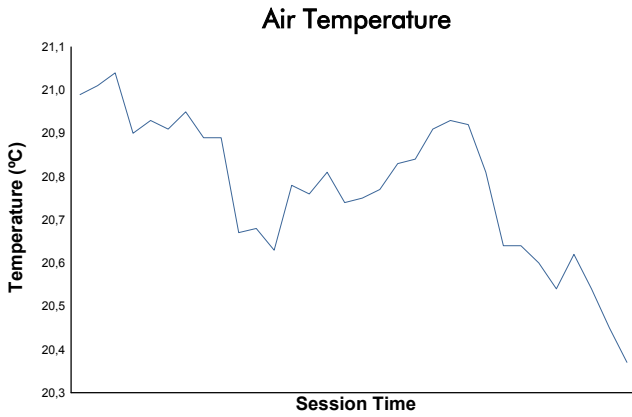

4 Hours of Portimao
Porsche Carrera Cup France
Race 1

Weather Report

Track Status: **DRY**