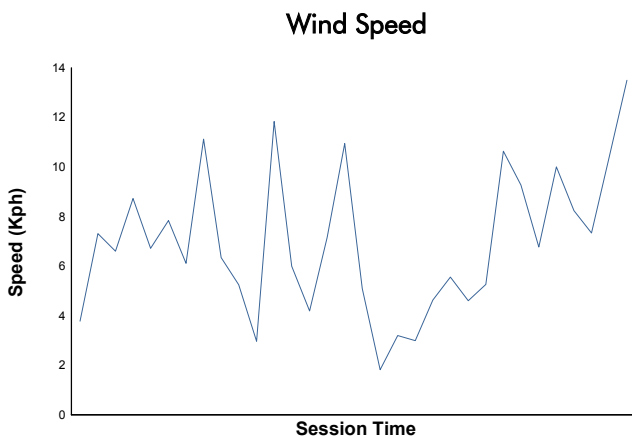

4 Hours of Portimao
Porsche Carrera Cup France
Race 1

Weather Report

Track Status: **DRY**