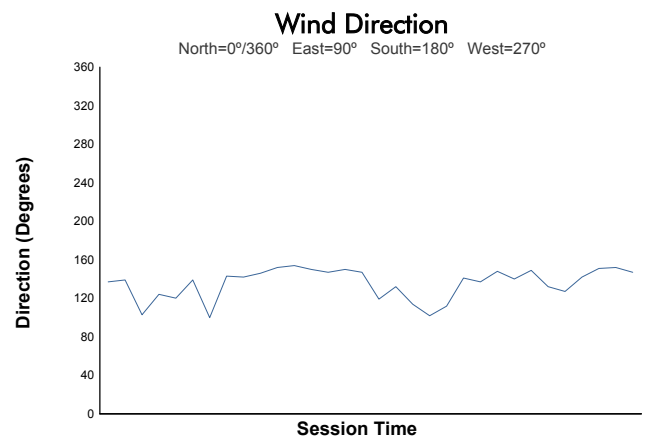

4 Hours of Portimao
Porsche Carrera Cup France
Race 1

Weather Report

Track Status: **DRY**