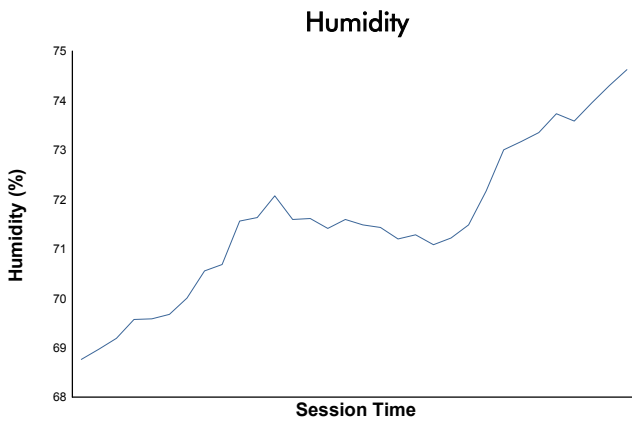

4 Hours of Portimao
Porsche Carrera Cup France
Race 1

Weather Report

Track Status: **DRY**