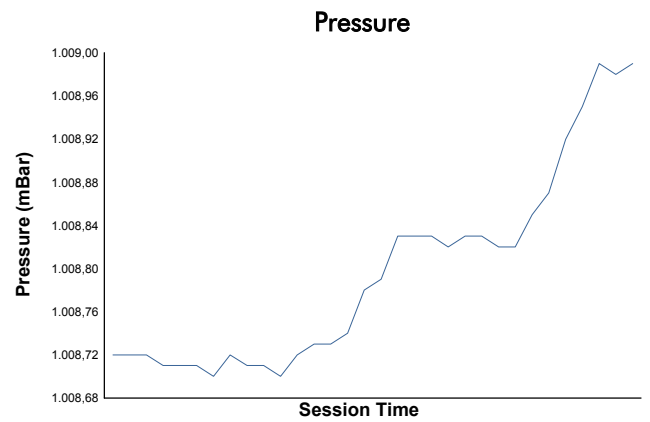

4 Hours of Portimao
Porsche Carrera Cup France
Race 1

Weather Report

Track Status: **DRY**