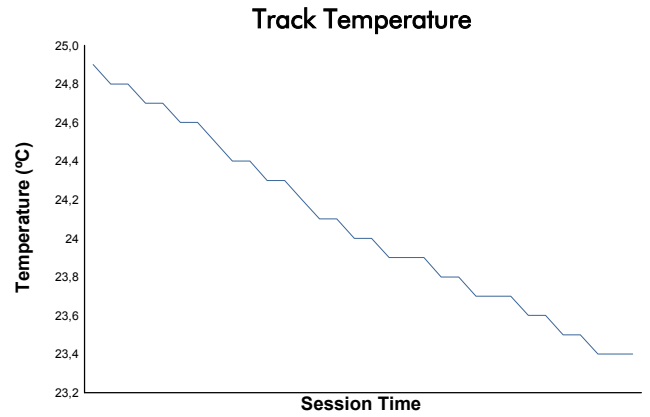

4 Hours of Portimao
Porsche Carrera Cup France
Race 1

Weather Report

Track Status: **DRY**