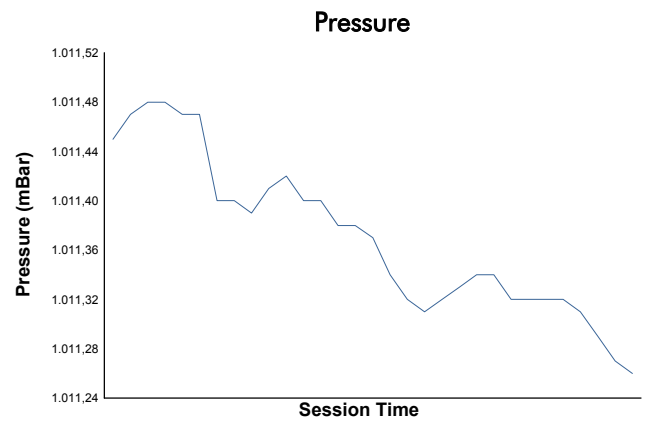

**4 Hours of Portimao**  
Porsche Carrera Cup France  
Race 2

**Weather Report**

Track Status: **DRY**