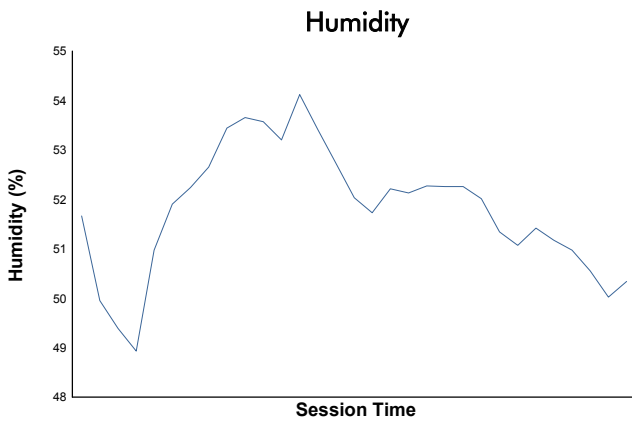

**4 Hours of Portimao**  
Porsche Carrera Cup France  
Race 2

**Weather Report**

Track Status: **DRY**