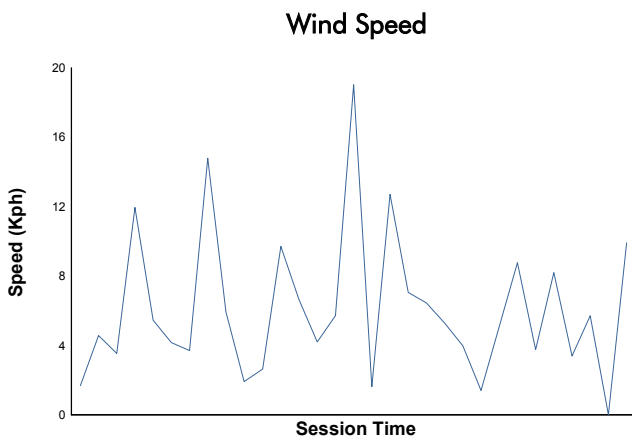

**4 Hours of Portimao**  
Porsche Carrera Cup France  
Race 2

**Weather Report**

Track Status: **DRY**