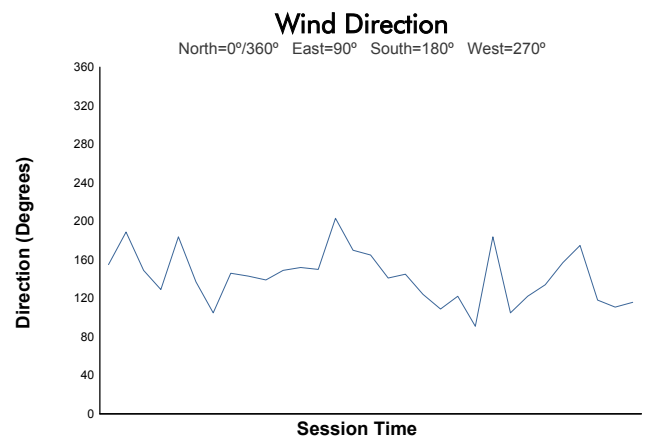

**4 Hours of Portimao**  
Porsche Carrera Cup France  
Race 2

**Weather Report**

Track Status: **DRY**