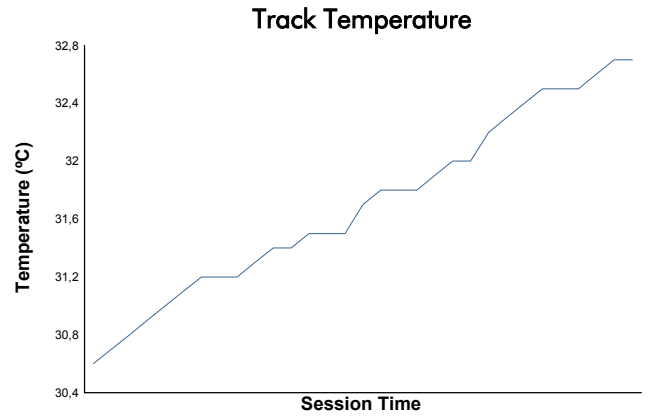

**4 Hours of Portimao**  
Porsche Carrera Cup France  
Race 2

**Weather Report**

Track Status: **DRY**