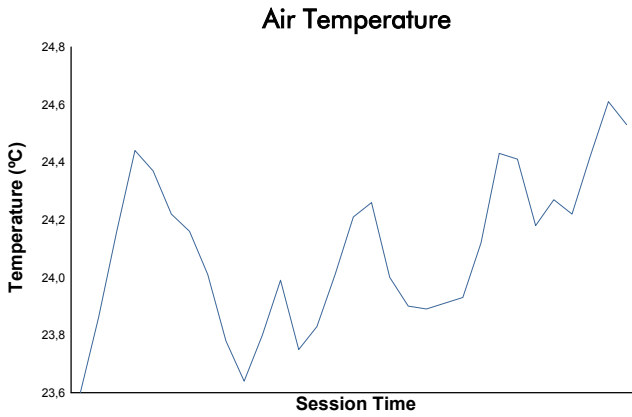

**4 Hours of Portimao**  
Porsche Carrera Cup France  
Race 2

**Weather Report**

Track Status: **DRY**