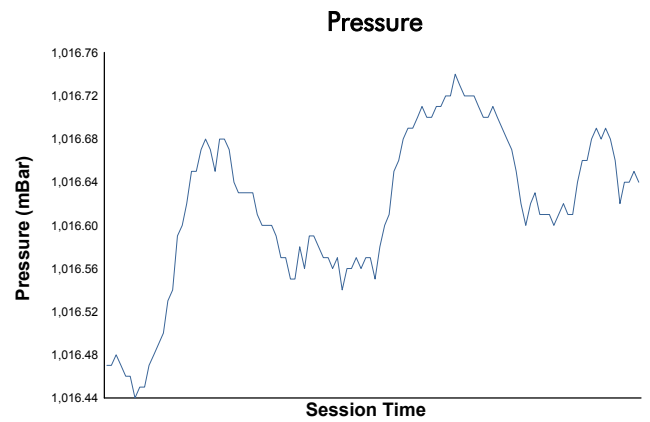

ELMS Collective Test Day

4 Hours of Imola
Morning Test

Weather Report

Track Status: **DRY**