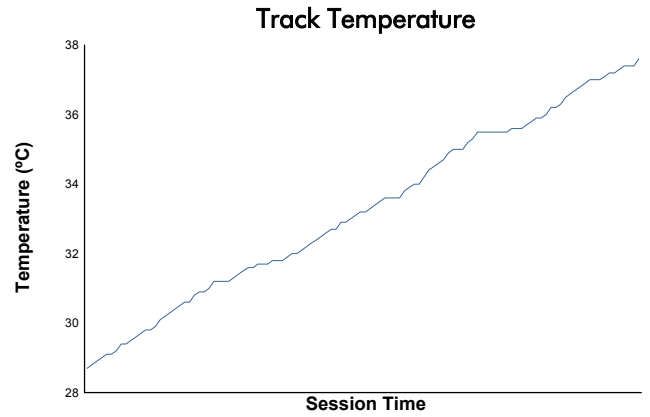

ELMS Collective Test Day

4 Hours of Imola
Morning Test

Weather Report

Track Status: **DRY**