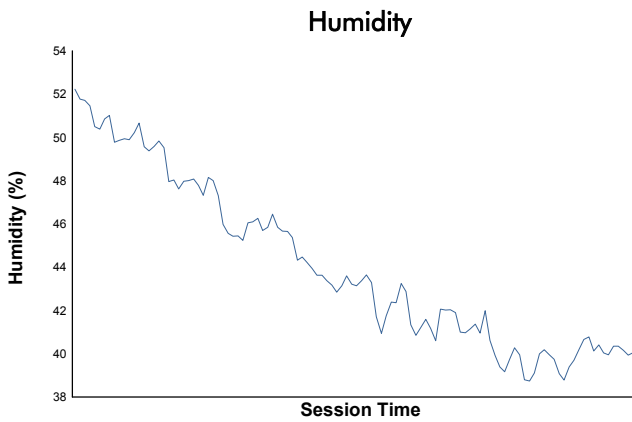

ELMS Collective Test Day

4 Hours of Imola
Morning Test

Weather Report

Track Status: **DRY**