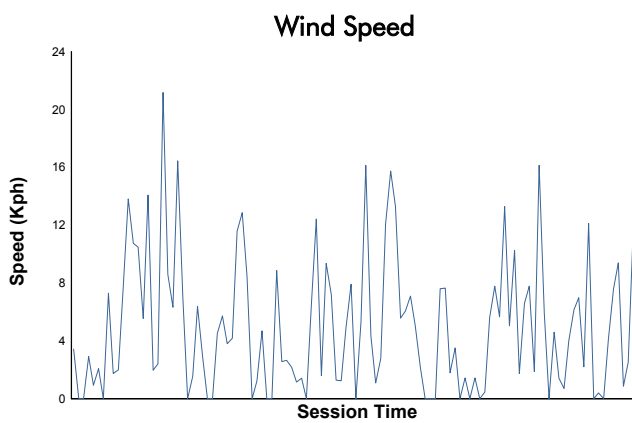

ELMS Collective Test Day

4 Hours of Imola
Morning Test

Weather Report

Track Status: **DRY**