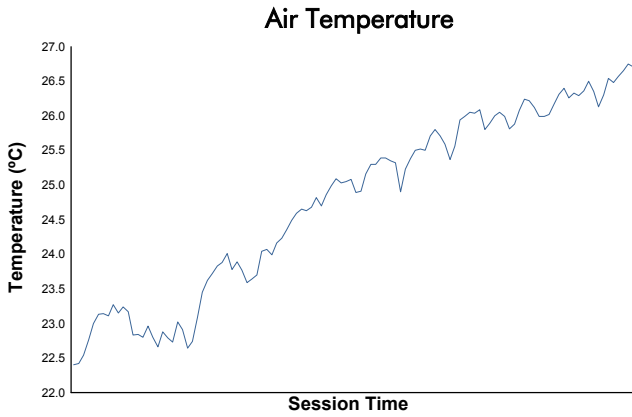

ELMS Collective Test Day

4 Hours of Imola
Morning Test

Weather Report

Track Status: **DRY**