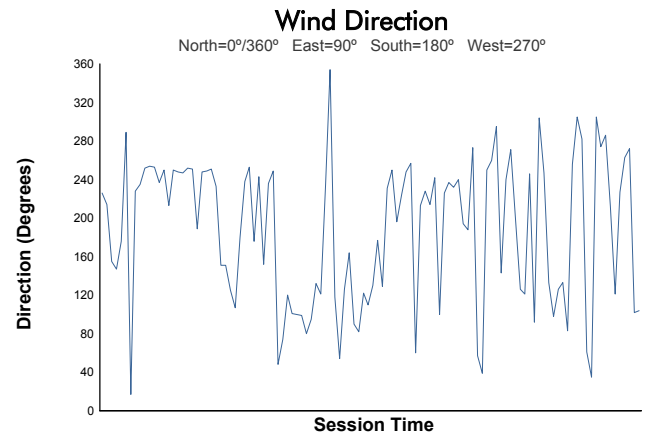

ELMS Collective Test Day

4 Hours of Imola
Morning Test

Weather Report

Track Status: **DRY**