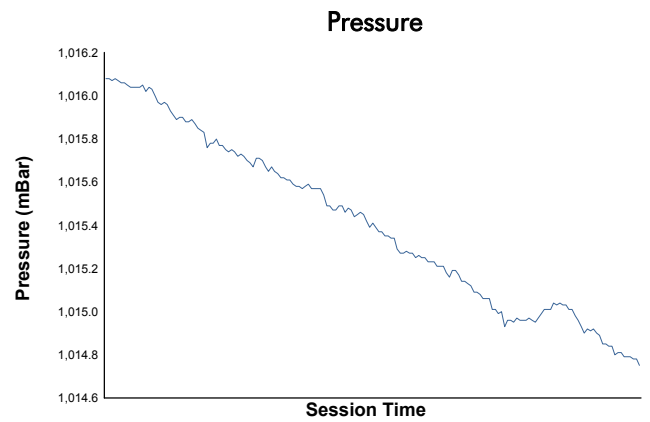

**ELMS Collective Test Day**  
4 Hours of Imola  
Afternoon Test

**Weather Report**

Track Status: **DRY**