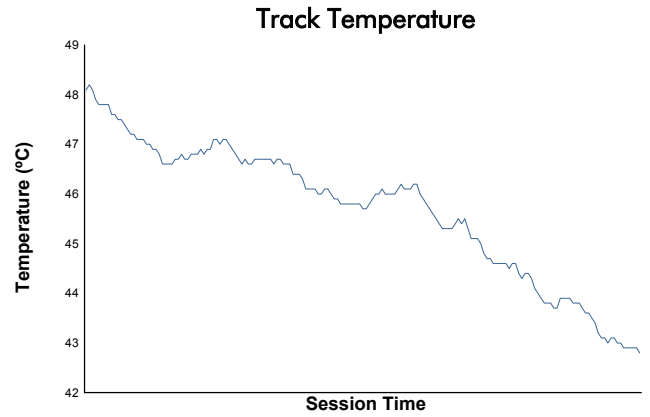

**ELMS Collective Test Day**  
4 Hours of Imola  
Afternoon Test

**Weather Report**

Track Status: **DRY**