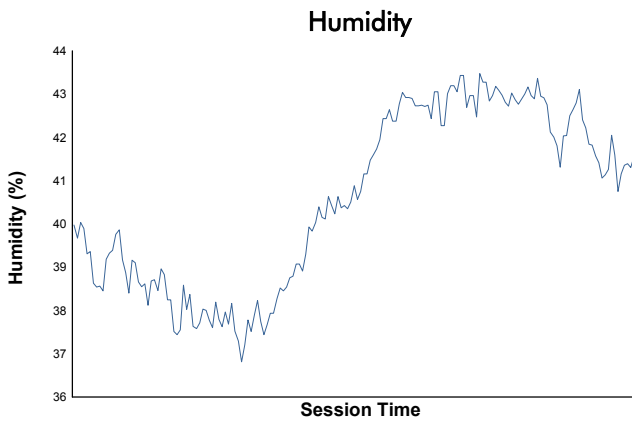

**ELMS Collective Test Day**  
4 Hours of Imola  
Afternoon Test

**Weather Report**

Track Status: **DRY**