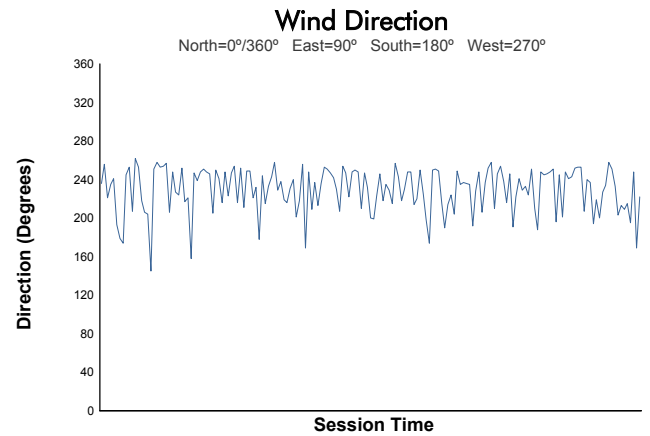

**ELMS Collective Test Day**  
4 Hours of Imola  
Afternoon Test

**Weather Report**

Track Status: **DRY**