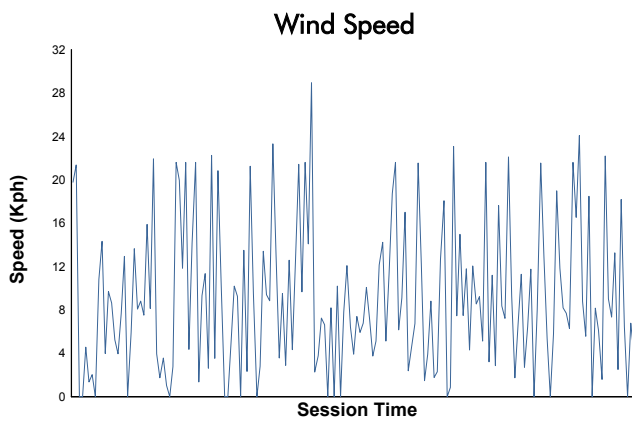

**ELMS Collective Test Day**  
4 Hours of Imola  
Afternoon Test

**Weather Report**

Track Status: **DRY**