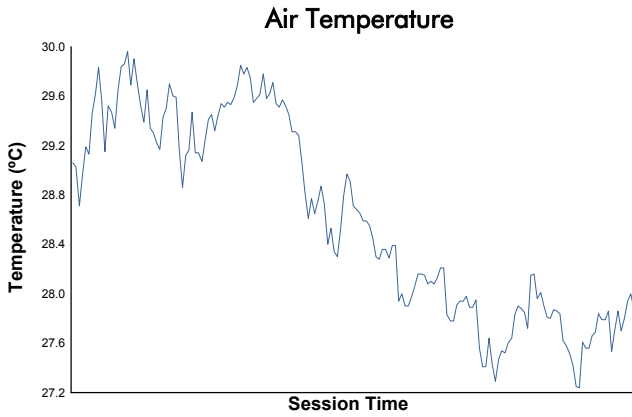

**ELMS Collective Test Day**  
4 Hours of Imola  
Afternoon Test

**Weather Report**

Track Status: **DRY**