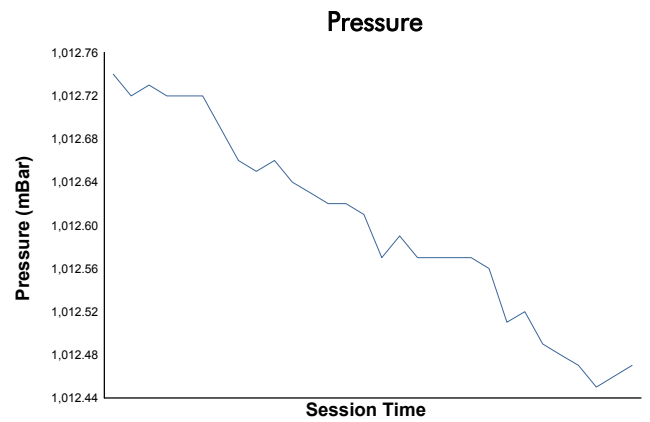

**EUROPEAN LE MANS SERIES**  
4 Hours of Imola  
Bronze Driver Collective Test

Weather Report

Track Status: **DRY**