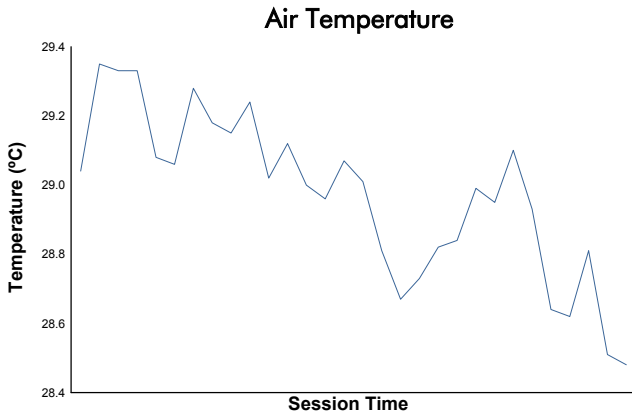

**EUROPEAN LE MANS SERIES**  
4 Hours of Imola  
Bronze Driver Collective Test

Weather Report

Track Status: **DRY**