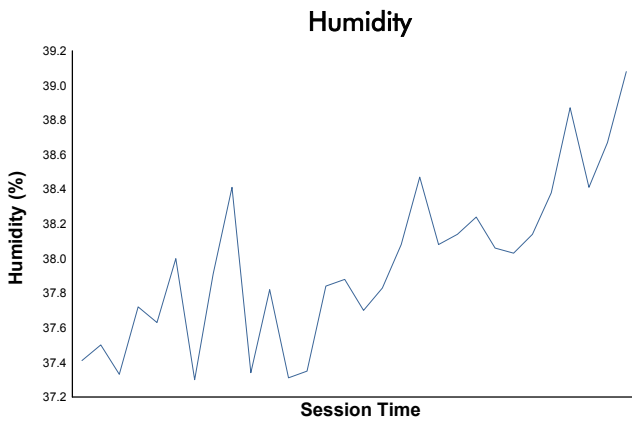

**EUROPEAN LE MANS SERIES**  
4 Hours of Imola  
Bronze Driver Collective Test

Weather Report

Track Status: **DRY**