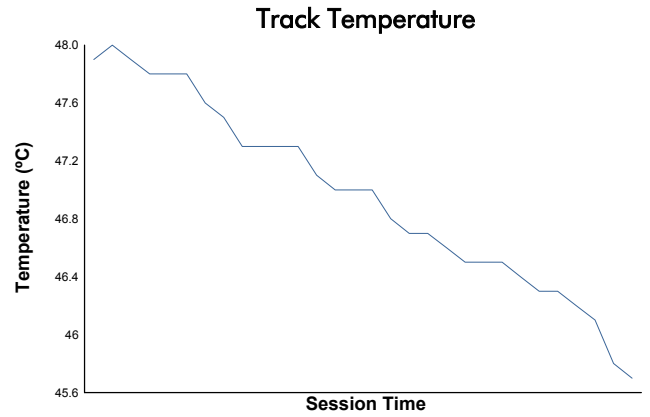

**EUROPEAN LE MANS SERIES**  
4 Hours of Imola  
Bronze Driver Collective Test

Weather Report

Track Status: **DRY**