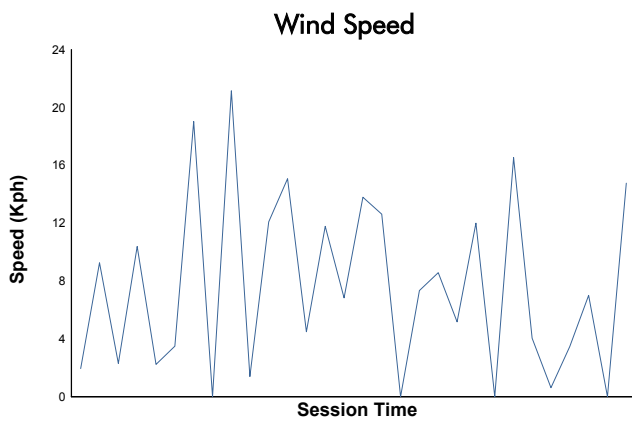

**EUROPEAN LE MANS SERIES**  
4 Hours of Imola  
Bronze Driver Collective Test

Weather Report

Track Status: **DRY**