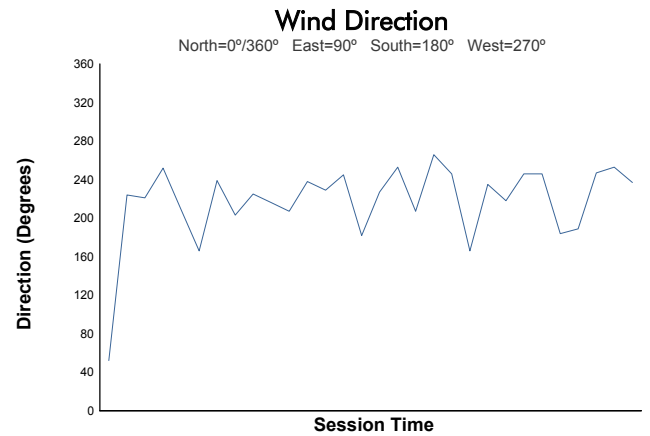

**EUROPEAN LE MANS SERIES**  
4 Hours of Imola  
Bronze Driver Collective Test

Weather Report

Track Status: **DRY**