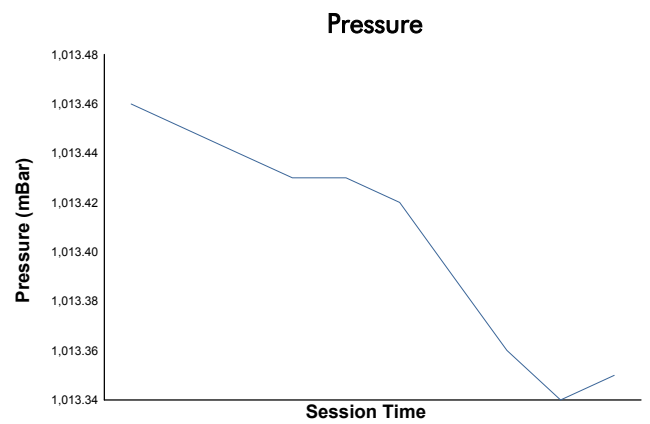

EUROPEAN LE MANS SERIES
4 Hours of Imola
Qualifying Practice - LMGTE

Weather Report

Track Status: **DRY**