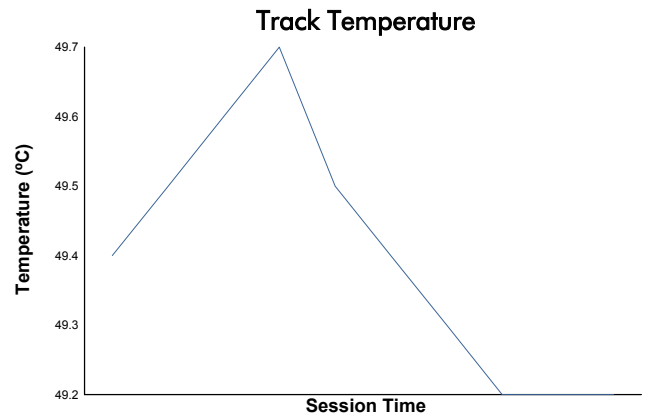

EUROPEAN LE MANS SERIES
4 Hours of Imola
Qualifying Practice - LMGTE

Weather Report

Track Status: **DRY**