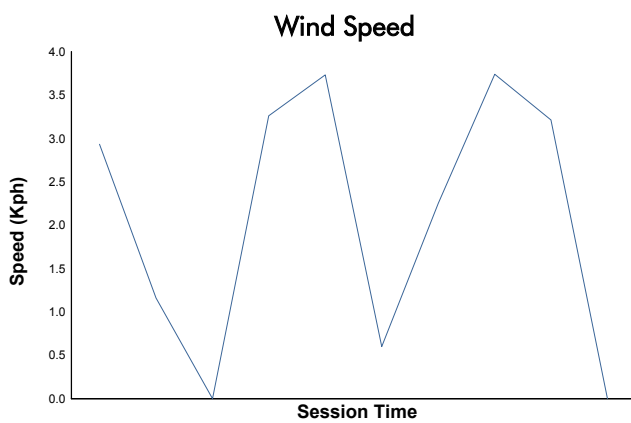

EUROPEAN LE MANS SERIES
4 Hours of Imola
Qualifying Practice - LMGTE

Weather Report

Track Status: **DRY**