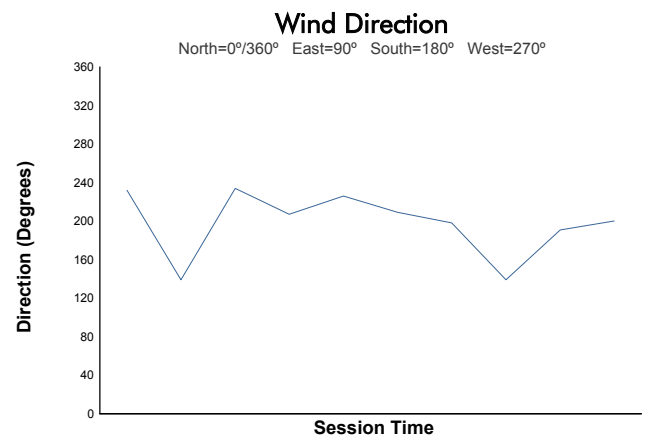

EUROPEAN LE MANS SERIES
4 Hours of Imola
Qualifying Practice - LMGTE

Weather Report

Track Status: **DRY**