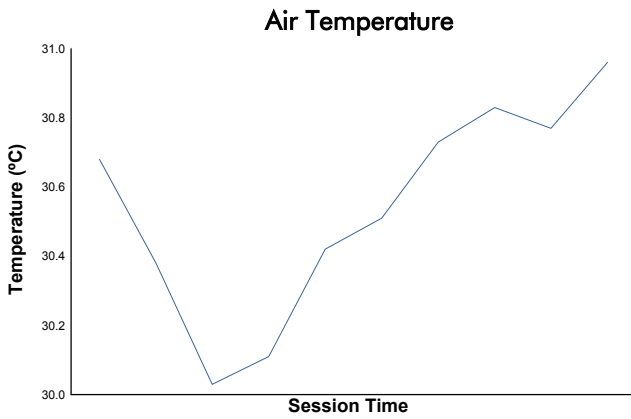

EUROPEAN LE MANS SERIES
4 Hours of Imola
Qualifying Practice - LMGTE

Weather Report

Track Status: **DRY**