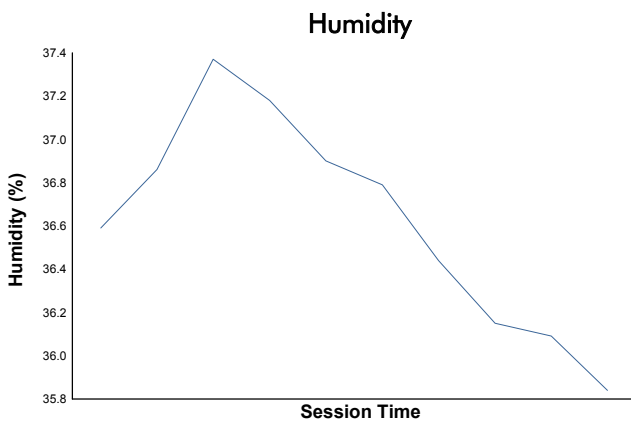

EUROPEAN LE MANS SERIES
4 Hours of Imola
Qualifying Practice - LMGTE

Weather Report

Track Status: **DRY**