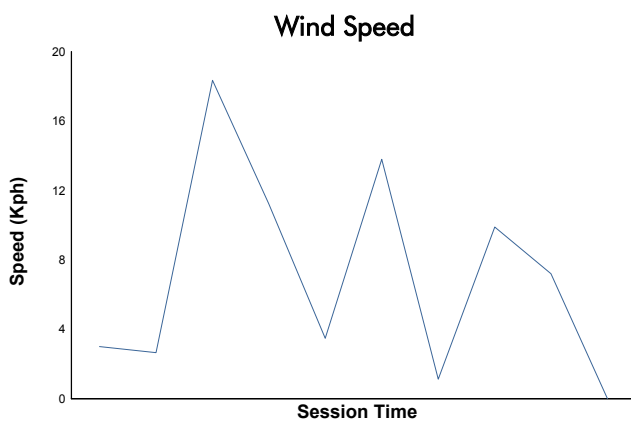

EUROPEAN LE MANS SERIES
4 Hours of Imola
Qualifying Practice - LMP3

Weather Report

Track Status: **DRY**