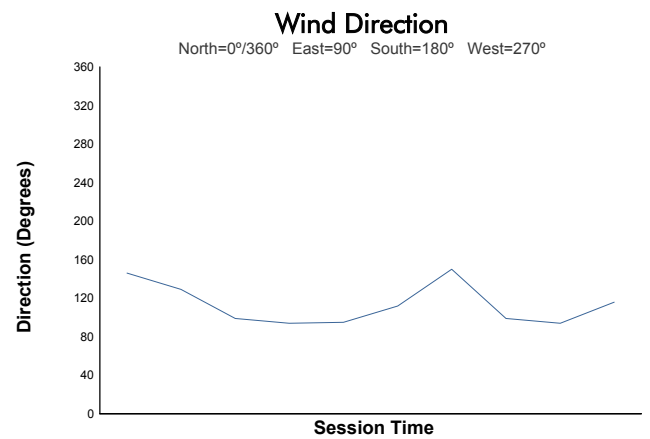

EUROPEAN LE MANS SERIES
4 Hours of Imola
Qualifying Practice - LMP3

Weather Report

Track Status: **DRY**