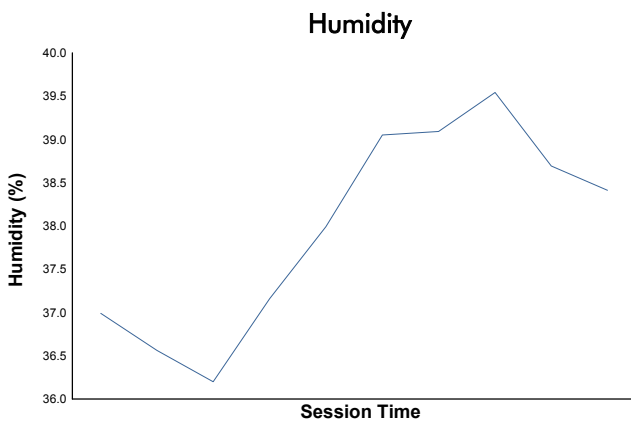

EUROPEAN LE MANS SERIES
4 Hours of Imola
Qualifying Practice - LMP3

Weather Report

Track Status: **DRY**