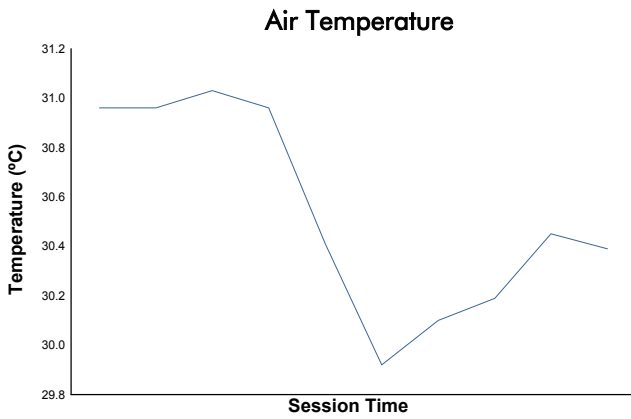

EUROPEAN LE MANS SERIES
4 Hours of Imola
Qualifying Practice - LMP3

Weather Report

Track Status: **DRY**