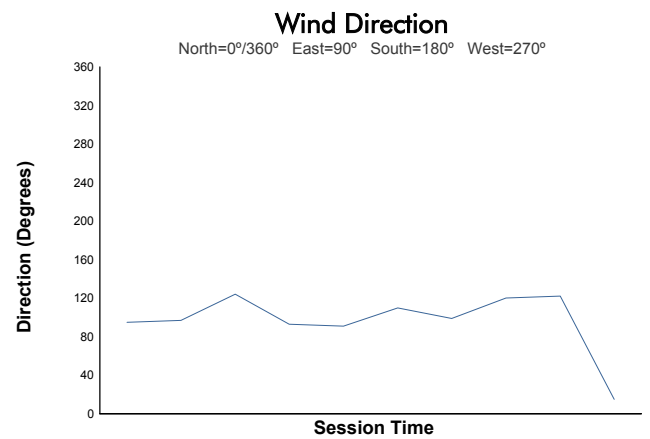

EUROPEAN LE MANS SERIES
4 Hours of Imola
Qualifying Practice - LMP2

Weather Report

Track Status: **DRY**