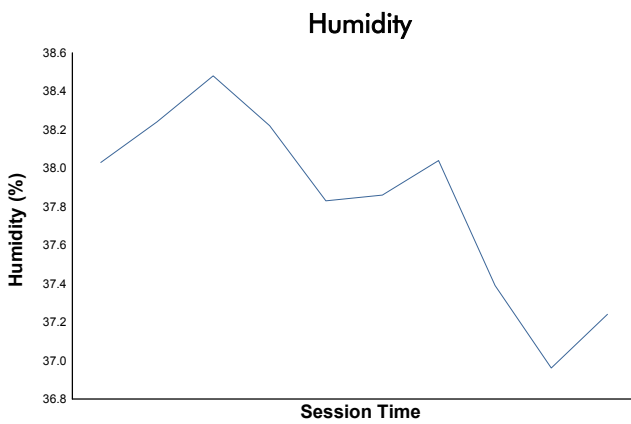

EUROPEAN LE MANS SERIES
4 Hours of Imola
Qualifying Practice - LMP2

Weather Report

Track Status: **DRY**