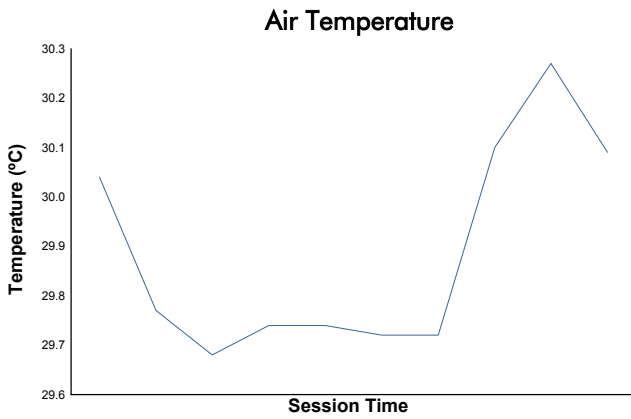

EUROPEAN LE MANS SERIES
4 Hours of Imola
Qualifying Practice - LMP2

Weather Report

Track Status: **DRY**