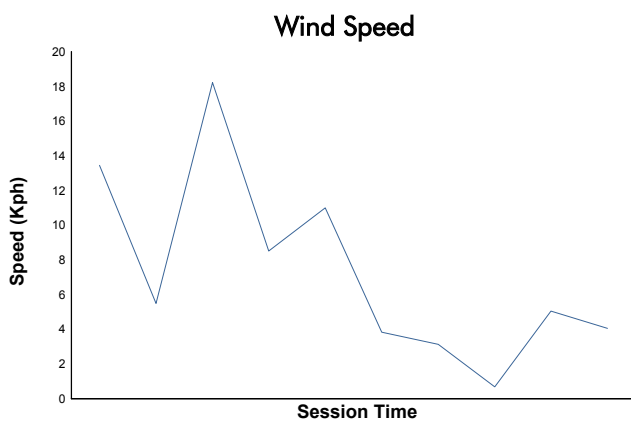

EUROPEAN LE MANS SERIES
4 Hours of Imola
Qualifying Practice - LMP2

Weather Report

Track Status: **DRY**