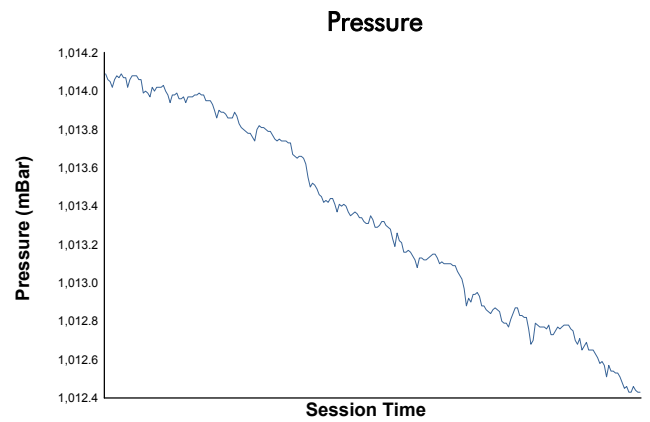

EUROPEAN LE MANS SERIES
4 Hours of Imola
Race

Weather Report

Track Status: **DRY**