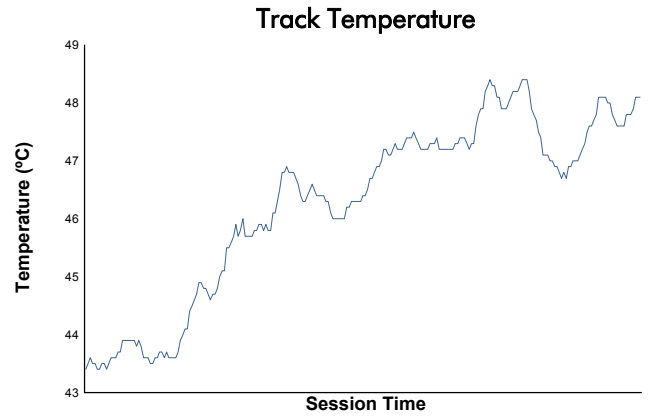

EUROPEAN LE MANS SERIES
4 Hours of Imola
Race

Weather Report

Track Status: **DRY**