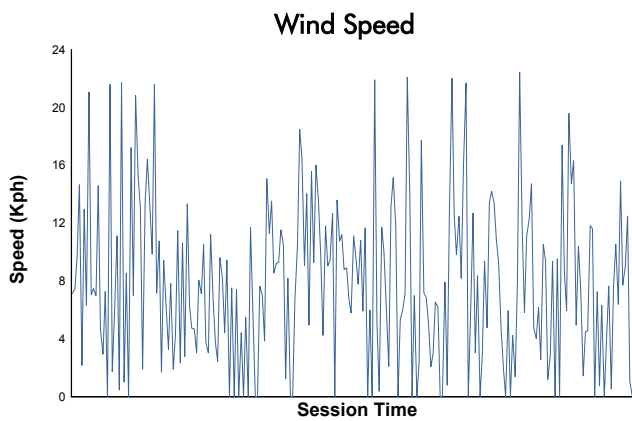

EUROPEAN LE MANS SERIES
4 Hours of Imola
Race

Weather Report

Track Status: **DRY**