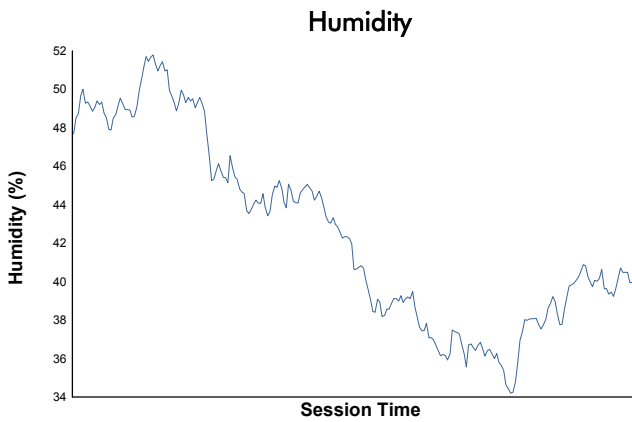

EUROPEAN LE MANS SERIES
4 Hours of Imola
Race

Weather Report

Track Status: **DRY**