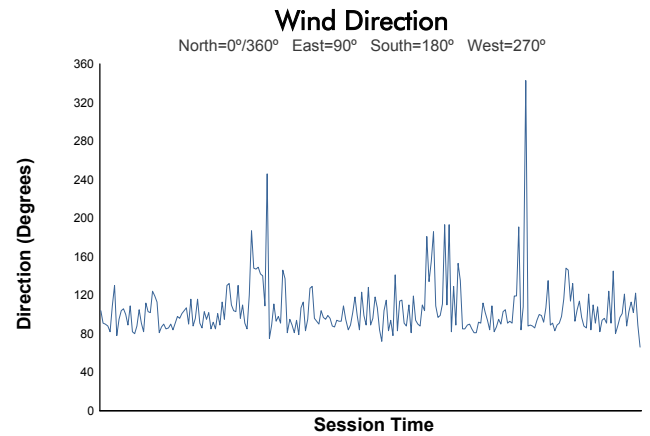

EUROPEAN LE MANS SERIES
4 Hours of Imola
Race

Weather Report

Track Status: **DRY**