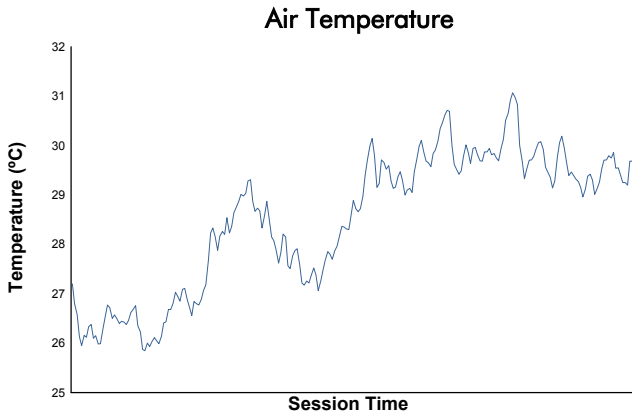

EUROPEAN LE MANS SERIES
4 Hours of Imola
Race

Weather Report

Track Status: **DRY**