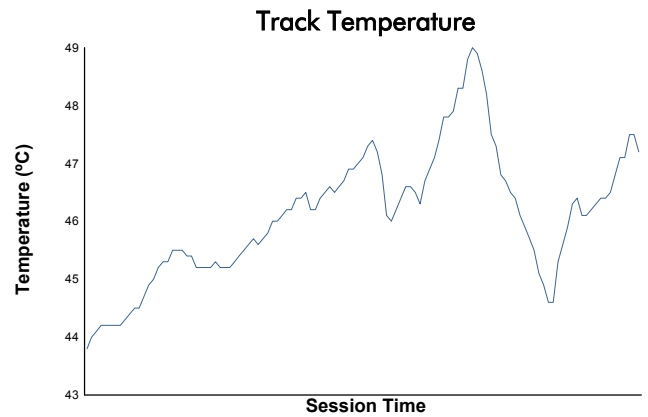

ELMS Collective Test Day

4 Hours of Monza
Morning Test

Weather Report

Track Status: **DRY**