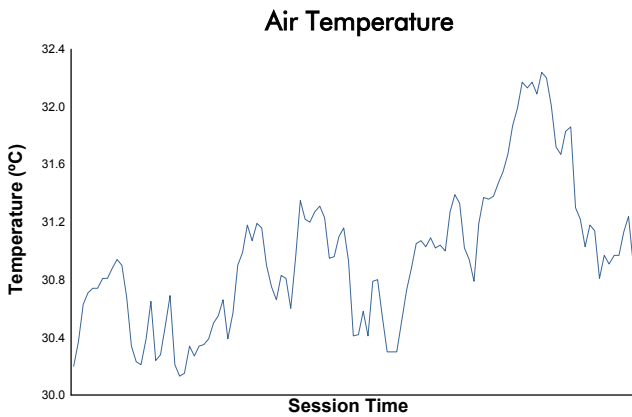

ELMS Collective Test Day

4 Hours of Monza
Morning Test

Weather Report

Track Status: **DRY**