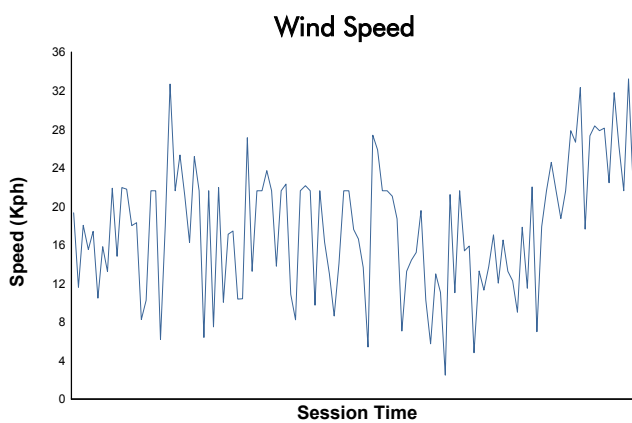

ELMS Collective Test Day

4 Hours of Monza
Morning Test

Weather Report

Track Status: **DRY**