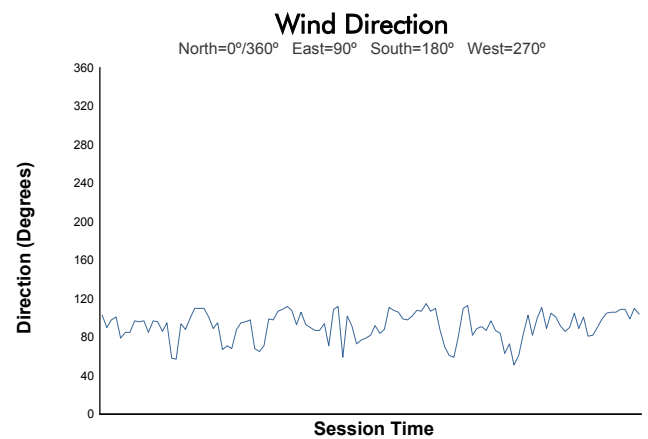

ELMS Collective Test Day

4 Hours of Monza
Morning Test

Weather Report

Track Status: **DRY**