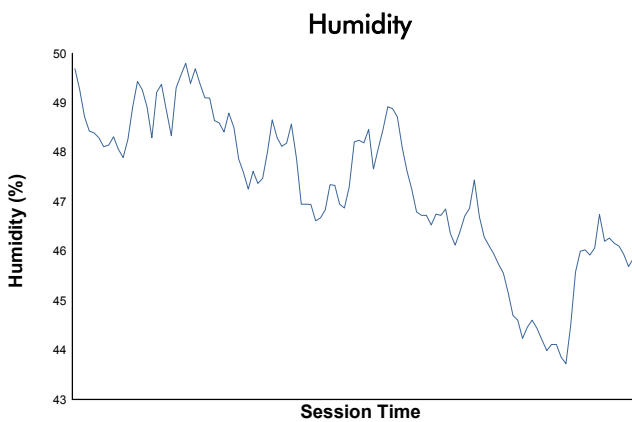

ELMS Collective Test Day

4 Hours of Monza
Morning Test

Weather Report

Track Status: **DRY**