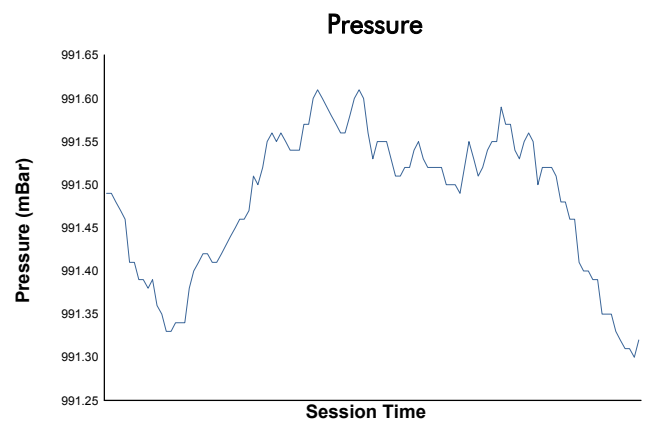

ELMS Collective Test Day

4 Hours of Monza
Morning Test

Weather Report

Track Status: **DRY**