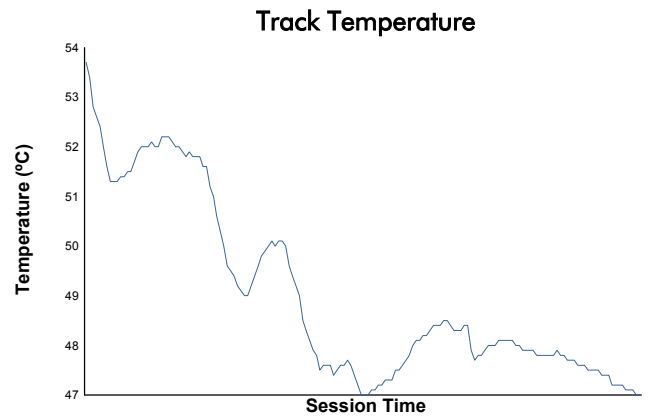

ELMS Collective Test Day

4 Hours of Monza
Afternoon Test

Weather Report

Track Status: **DRY**