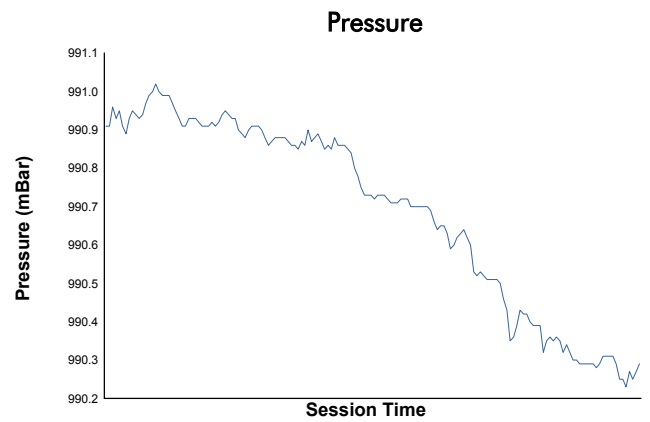

ELMS Collective Test Day

4 Hours of Monza
Afternoon Test

Weather Report

Track Status: **DRY**