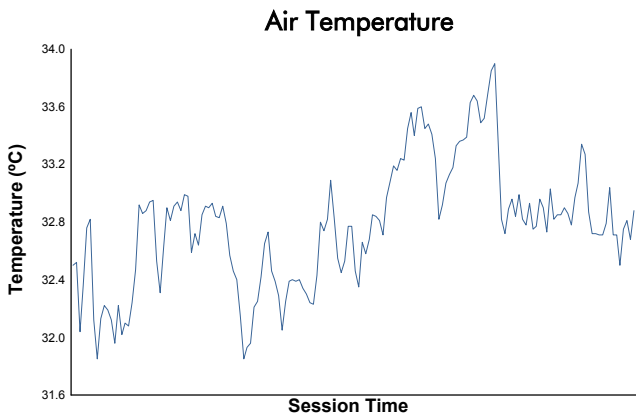

ELMS Collective Test Day

4 Hours of Monza
Afternoon Test

Weather Report

Track Status: **DRY**