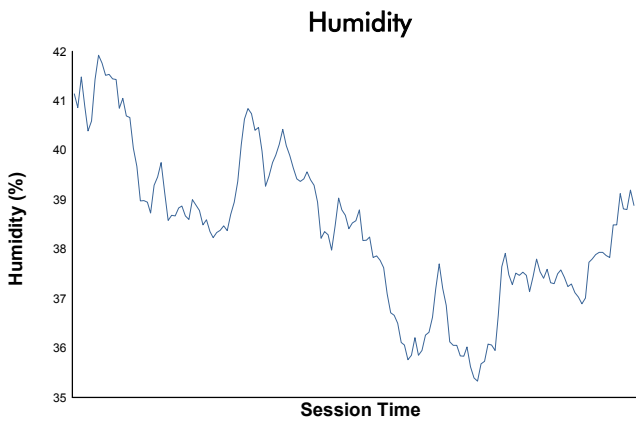

ELMS Collective Test Day

4 Hours of Monza
Afternoon Test

Weather Report

Track Status: **DRY**