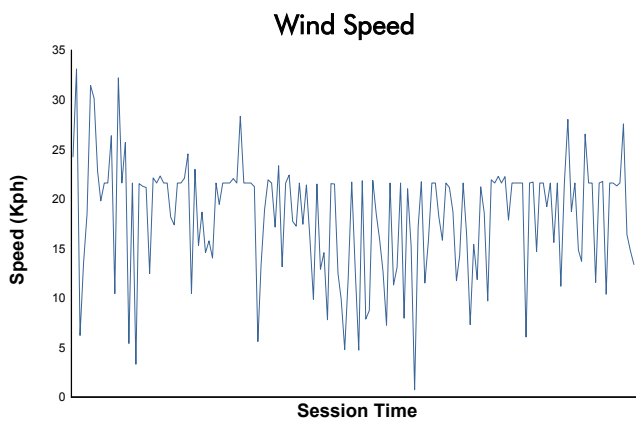

ELMS Collective Test Day

4 Hours of Monza
Afternoon Test

Weather Report

Track Status: **DRY**