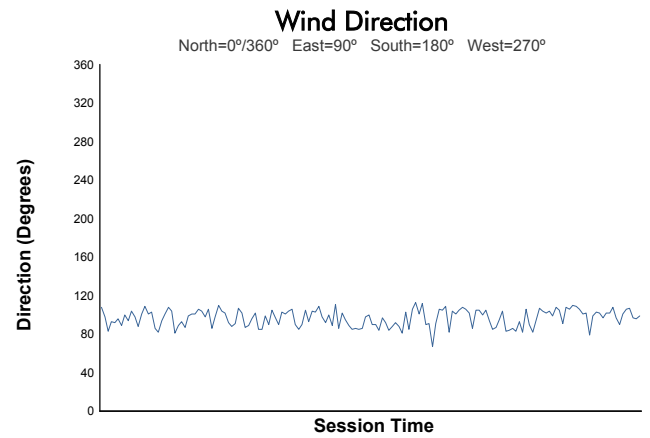

ELMS Collective Test Day

4 Hours of Monza
Afternoon Test

Weather Report

Track Status: **DRY**