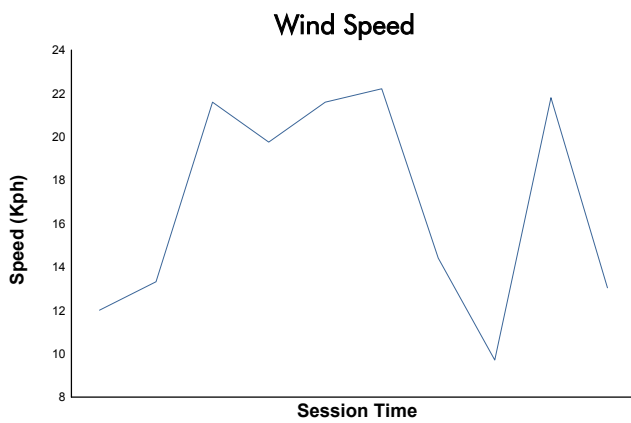

EUROPEAN LE MANS SERIES
4 Hours of Monza
Qualifying Practice - LMGTE

Weather Report

Track Status: **DRY**