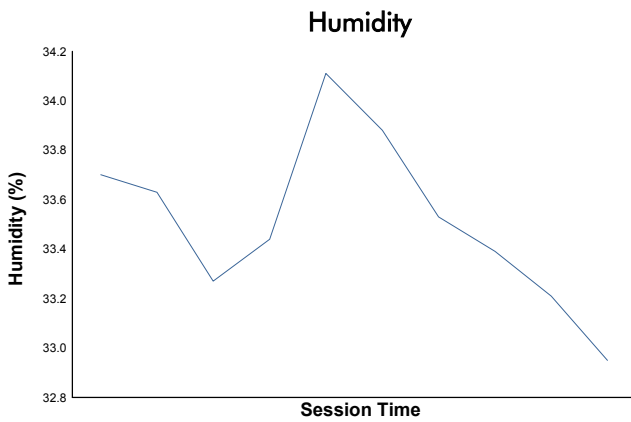

EUROPEAN LE MANS SERIES
4 Hours of Monza
Qualifying Practice - LMGTE

Weather Report

Track Status: **DRY**