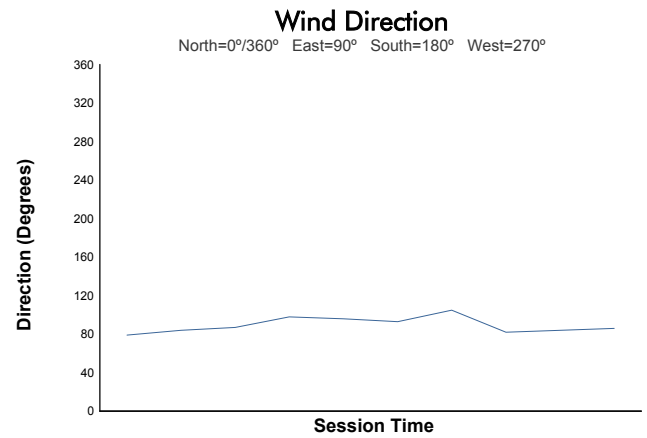

EUROPEAN LE MANS SERIES
4 Hours of Monza
Qualifying Practice - LMGTE

Weather Report

Track Status: **DRY**