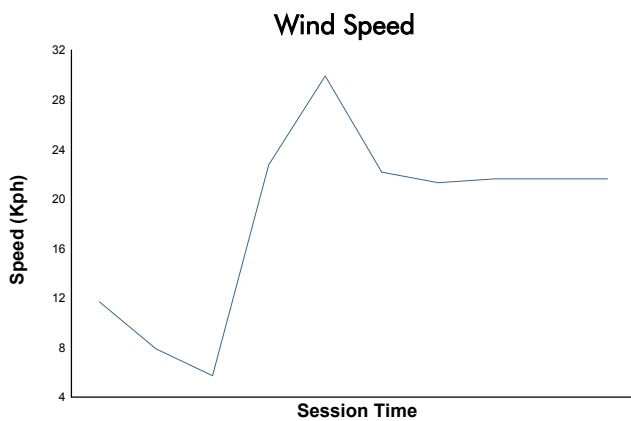

EUROPEAN LE MANS SERIES
4 Hours of Monza
Qualifying Practice - LMP2

Weather Report

Track Status: **DRY**