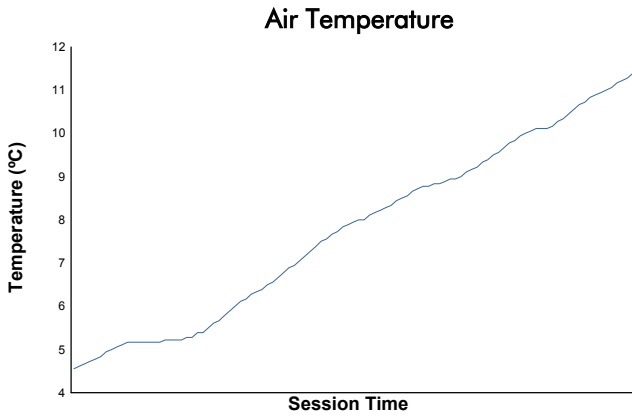

ELMS Collective Test Day
4 Hours of Spa-Francorchamps
Morning Test
Weather Report

Track Status: **DRY**