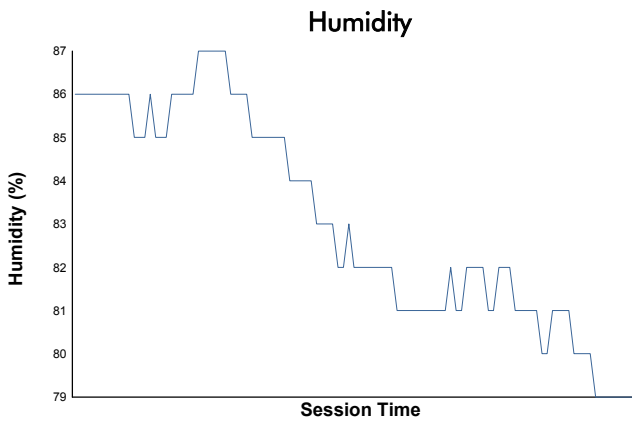

ELMS Collective Test Day
4 Hours of Spa-Francorchamps
Morning Test
Weather Report

Track Status: **DRY**