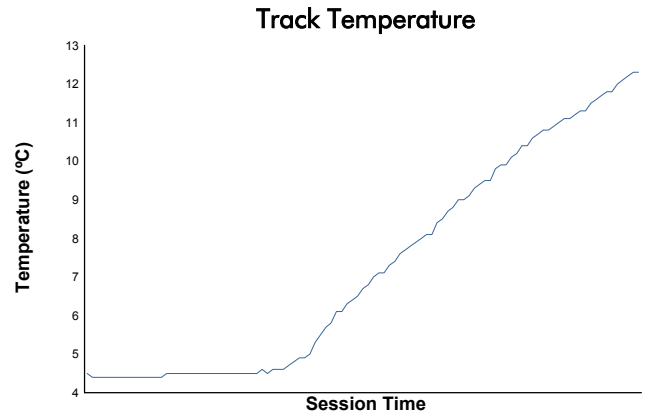

ELMS Collective Test Day
4 Hours of Spa-Francorchamps
Morning Test
Weather Report

Track Status: **DRY**