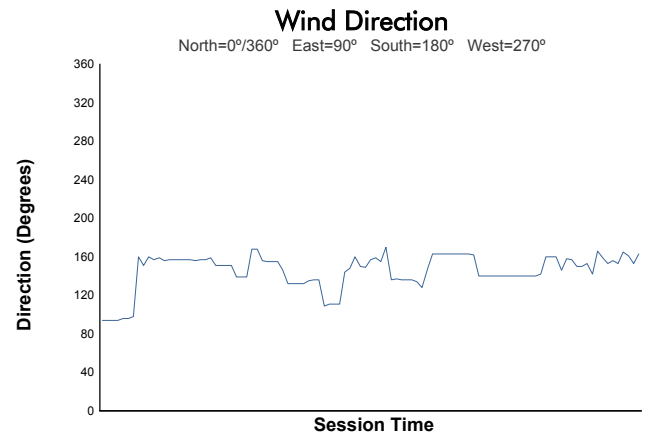

ELMS Collective Test Day
4 Hours of Spa-Francorchamps
Morning Test
Weather Report

Track Status: **DRY**