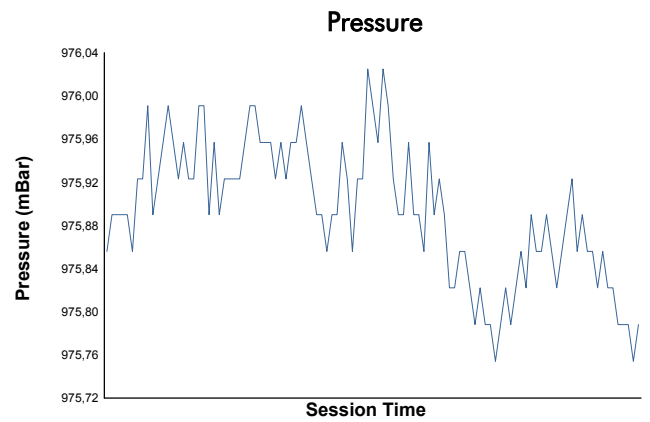

ELMS Collective Test Day
4 Hours of Spa-Francorchamps
Morning Test
Weather Report

Track Status: **DRY**