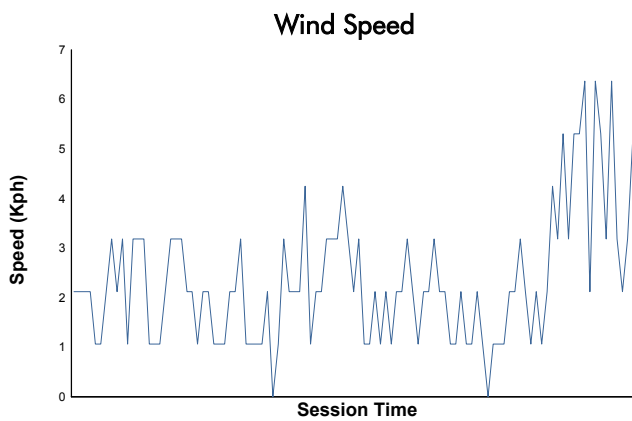

ELMS Collective Test Day
4 Hours of Spa-Francorchamps
Morning Test
Weather Report

Track Status: **DRY**