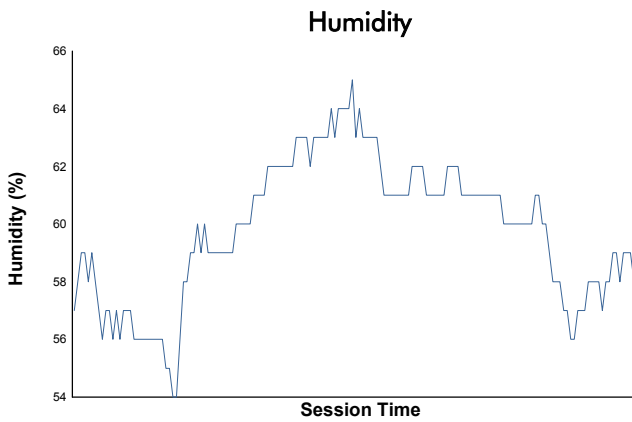

ELMS Collective Test Day
4 Hours of Spa-Francorchamps
Afternoon Test

Weather Report

Track Status: **DRY**