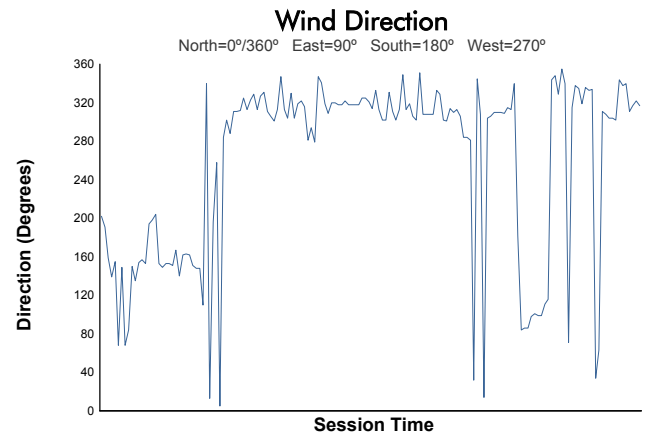

ELMS Collective Test Day
4 Hours of Spa-Francorchamps
Afternoon Test

Weather Report

Track Status: **DRY**