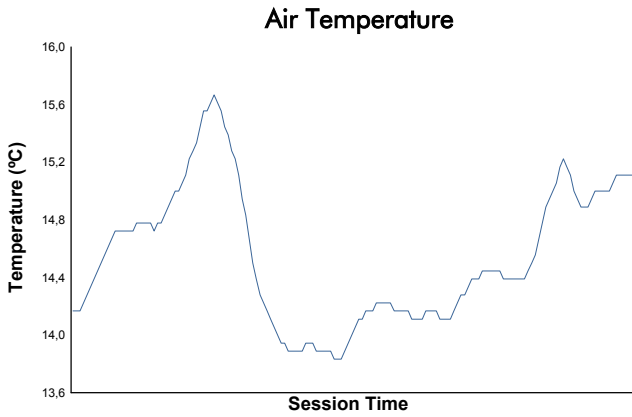

ELMS Collective Test Day
4 Hours of Spa-Francorchamps
Afternoon Test

Weather Report

Track Status: **DRY**