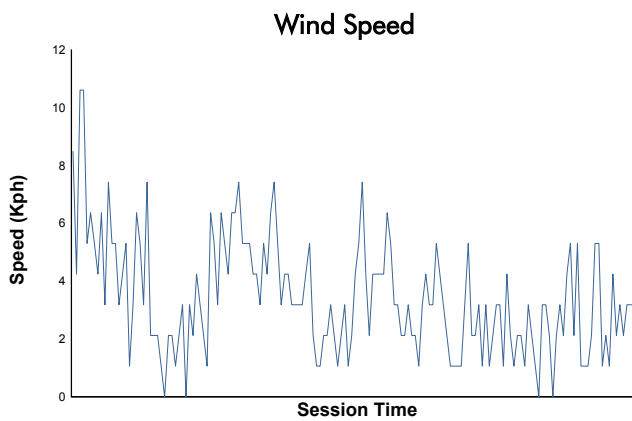

ELMS Collective Test Day
4 Hours of Spa-Francorchamps
Afternoon Test

Weather Report

Track Status: **DRY**