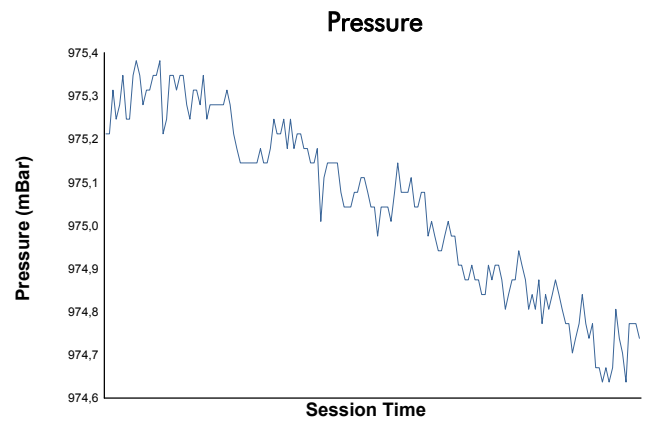

ELMS Collective Test Day
4 Hours of Spa-Francorchamps
Afternoon Test

Weather Report

Track Status: **DRY**