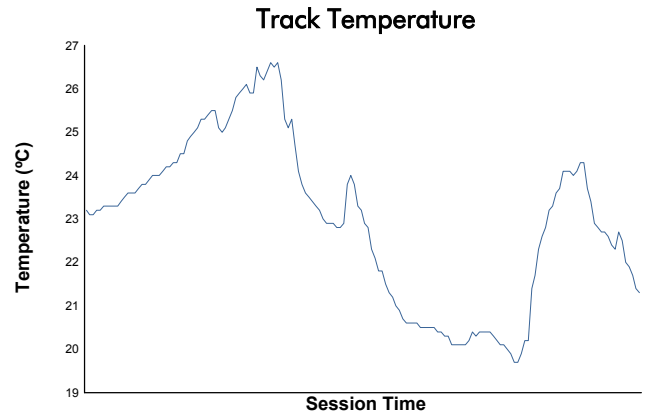

ELMS Collective Test Day
4 Hours of Spa-Francorchamps
Afternoon Test

Weather Report

Track Status: **DRY**