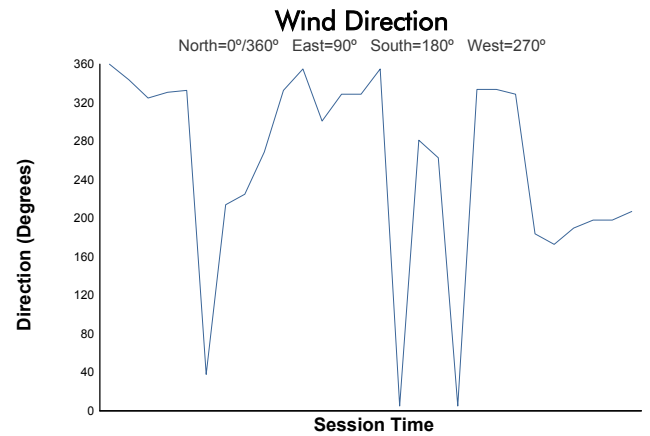

EUROPEAN LE MANS SERIES
4 Hours of Spa-Francorchamps
Bronze Driver Collective Test

Weather Report

Track Status: **DRY**