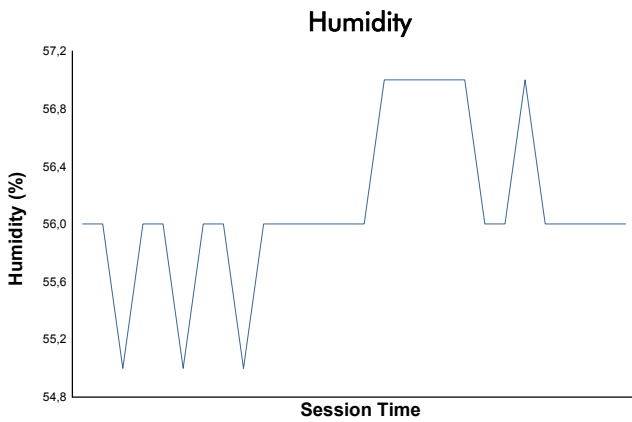

EUROPEAN LE MANS SERIES
4 Hours of Spa-Francorchamps
Bronze Driver Collective Test

Weather Report

Track Status: **DRY**