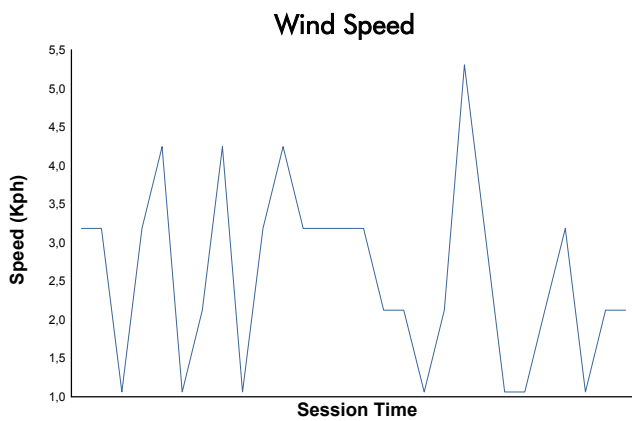

EUROPEAN LE MANS SERIES
4 Hours of Spa-Francorchamps
Bronze Driver Collective Test

Weather Report

Track Status: **DRY**