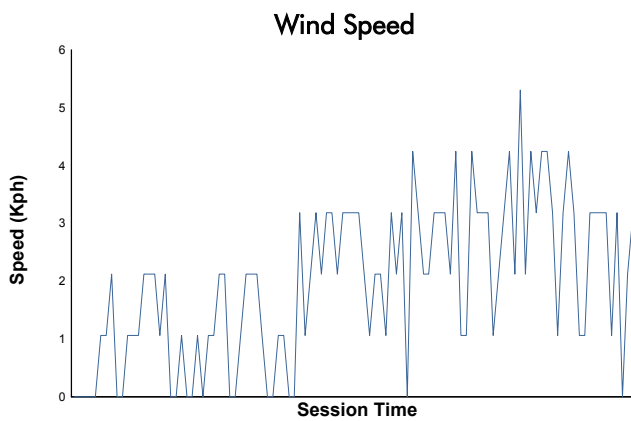

ELMS Collective Test Day

4 Hours of Portimao
Morning Test

Weather Report

Track Status: **DRY**