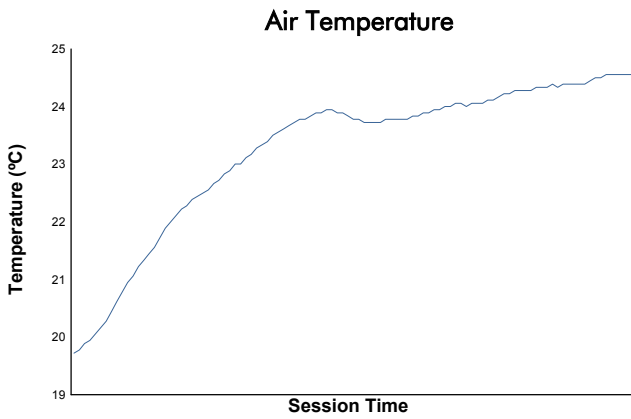

ELMS Collective Test Day

4 Hours of Portimao
Morning Test

Weather Report

Track Status: **DRY**