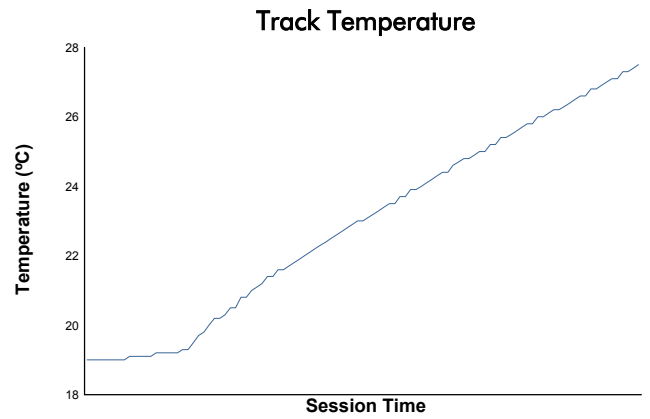

ELMS Collective Test Day

4 Hours of Portimao
Morning Test

Weather Report

Track Status: **DRY**