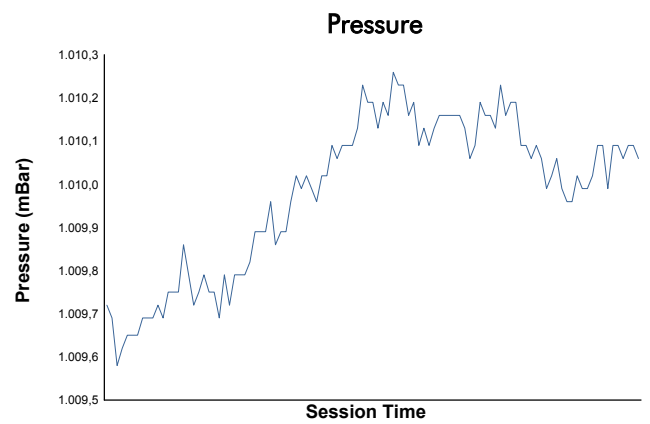

ELMS Collective Test Day

4 Hours of Portimao
Morning Test

Weather Report

Track Status: **DRY**