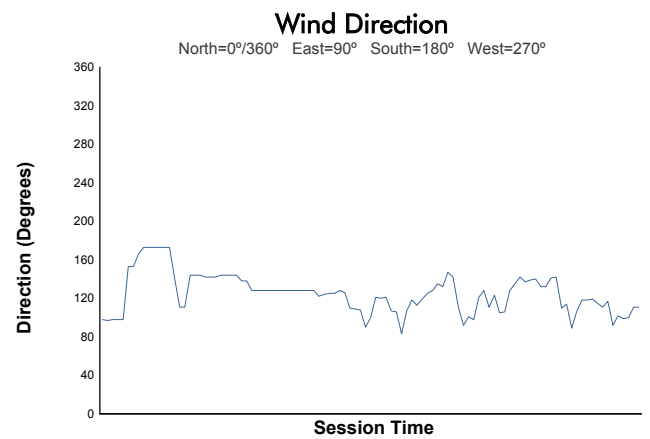

ELMS Collective Test Day

4 Hours of Portimao
Morning Test

Weather Report

Track Status: **DRY**