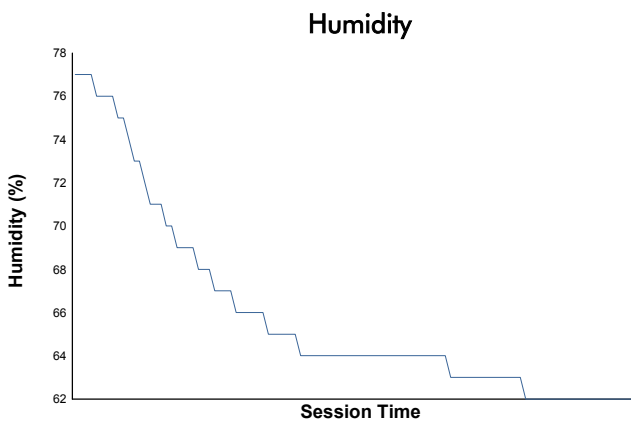

ELMS Collective Test Day

4 Hours of Portimao
Morning Test

Weather Report

Track Status: **DRY**