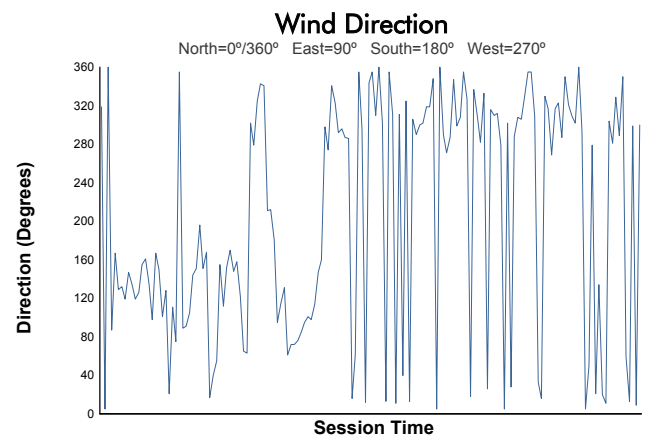

ELMS Collective Test Day
4 Hours of Portimao
Afternoon Test

Weather Report

Track Status: **DRY**