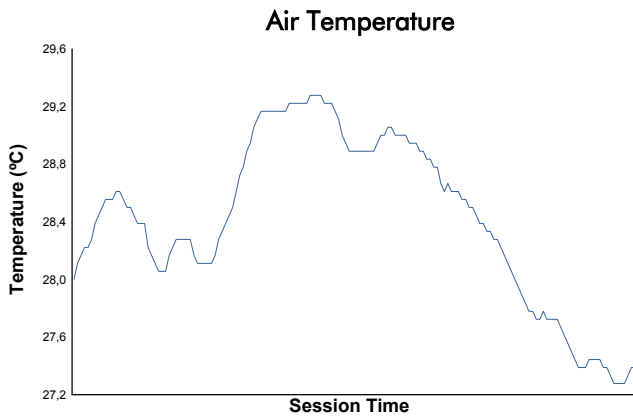

ELMS Collective Test Day
4 Hours of Portimao
Afternoon Test

Weather Report

Track Status: **DRY**