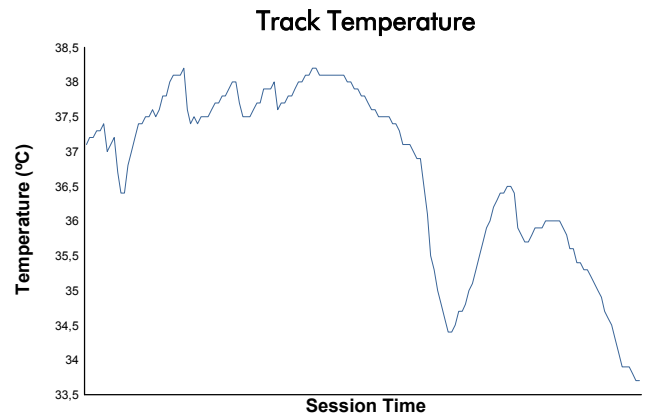

ELMS Collective Test Day
4 Hours of Portimao
Afternoon Test

Weather Report

Track Status: **DRY**