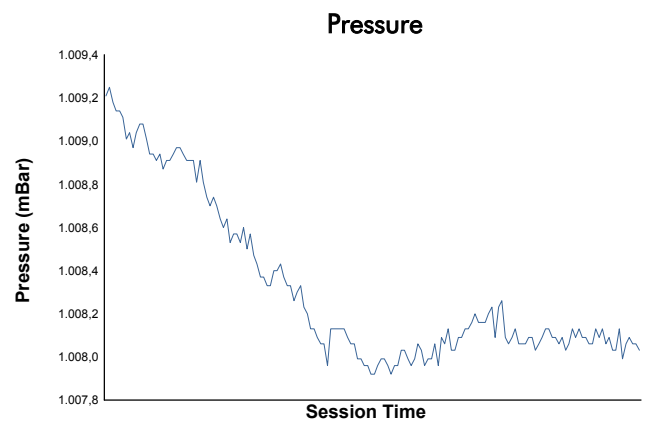

ELMS Collective Test Day
4 Hours of Portimao
Afternoon Test

Weather Report

Track Status: **DRY**