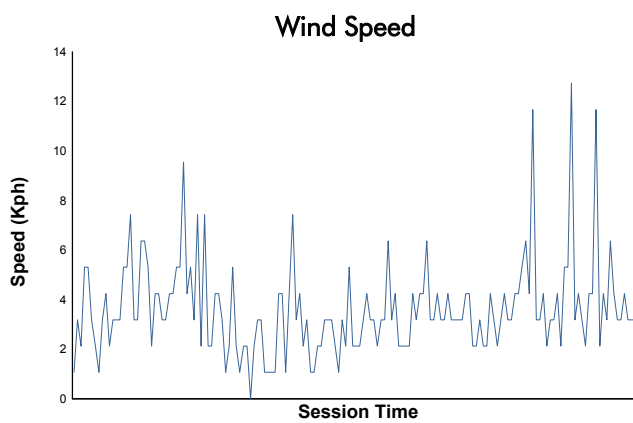

ELMS Collective Test Day
4 Hours of Portimao
Afternoon Test

Weather Report

Track Status: **DRY**