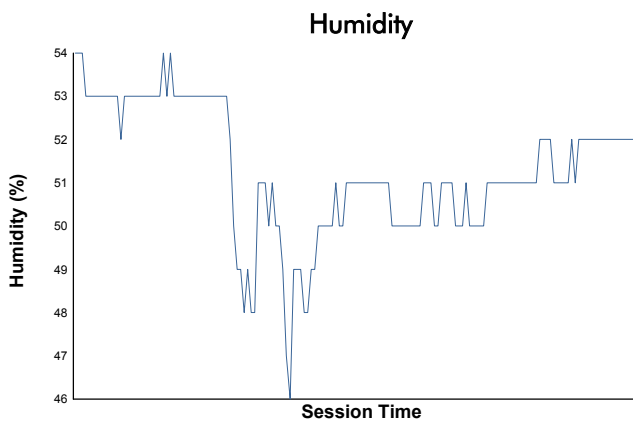

ELMS Collective Test Day
4 Hours of Portimao
Afternoon Test

Weather Report

Track Status: **DRY**