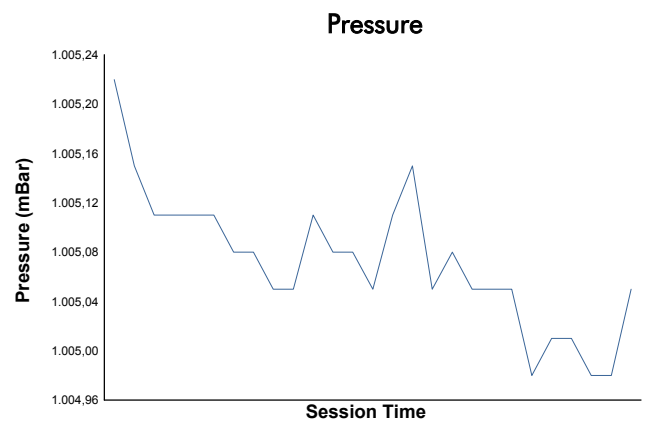

EUROPEAN LE MANS SERIES

4 Hours of Portimao
Bronze Driver Collective Test

Weather Report

Track Status: **DRY**