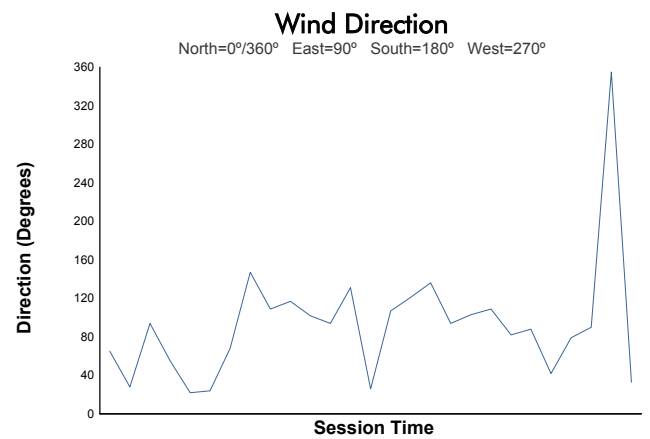

EUROPEAN LE MANS SERIES

4 Hours of Portimao
Bronze Driver Collective Test

Weather Report

Track Status: **DRY**