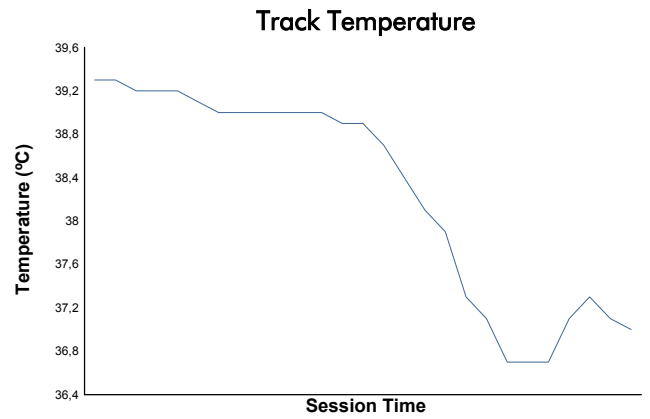

EUROPEAN LE MANS SERIES

4 Hours of Portimao
Bronze Driver Collective Test

Weather Report

Track Status: **DRY**