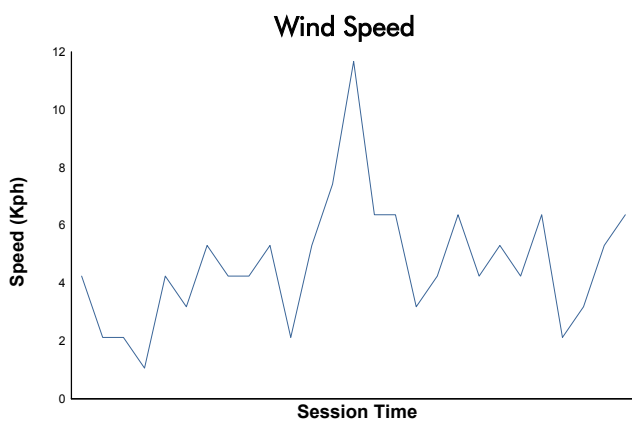

EUROPEAN LE MANS SERIES

4 Hours of Portimao
Bronze Driver Collective Test

Weather Report

Track Status: **DRY**