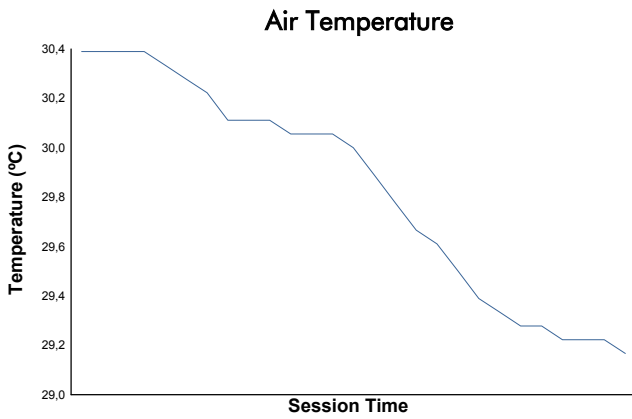

EUROPEAN LE MANS SERIES

4 Hours of Portimao
Bronze Driver Collective Test

Weather Report

Track Status: **DRY**