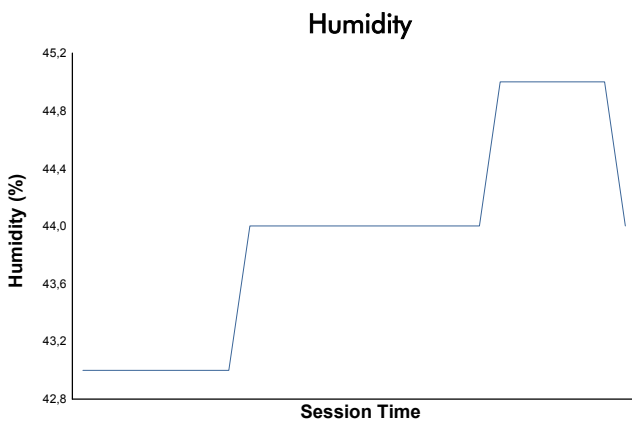

EUROPEAN LE MANS SERIES

4 Hours of Portimao
Bronze Driver Collective Test

Weather Report

Track Status: **DRY**