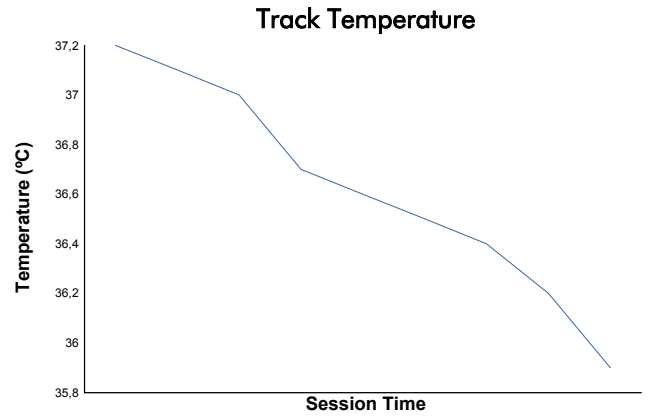

EUROPEAN LE MANS SERIES
4 Hours of Portimao
Qualifying Practice - LMGTE

Weather Report

Track Status: **DRY**