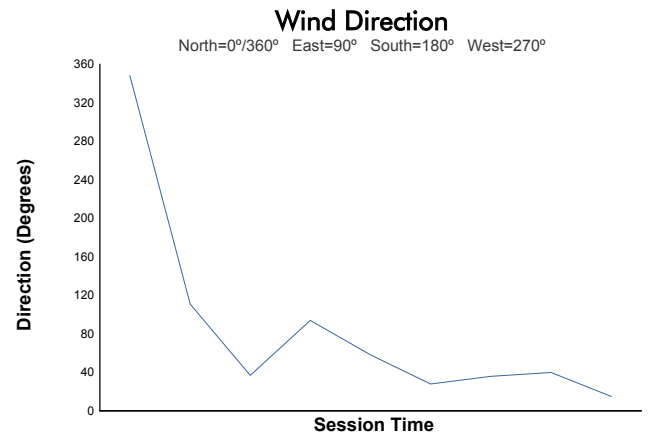

EUROPEAN LE MANS SERIES
4 Hours of Portimao
Qualifying Practice - LMGTE

Weather Report

Track Status: **DRY**