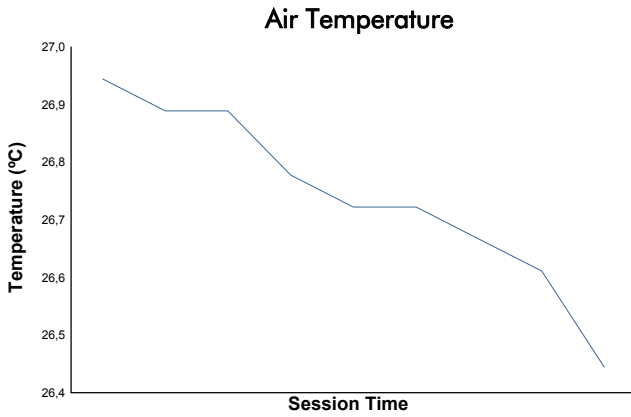

EUROPEAN LE MANS SERIES
4 Hours of Portimao
Qualifying Practice - LMGTE

Weather Report

Track Status: **DRY**