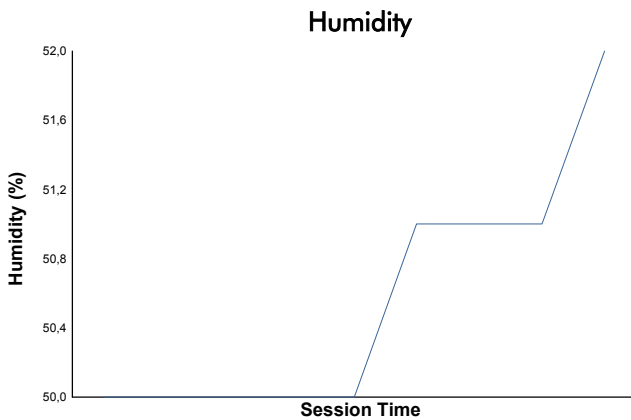

EUROPEAN LE MANS SERIES
4 Hours of Portimao
Qualifying Practice - LMGTE

Weather Report

Track Status: **DRY**