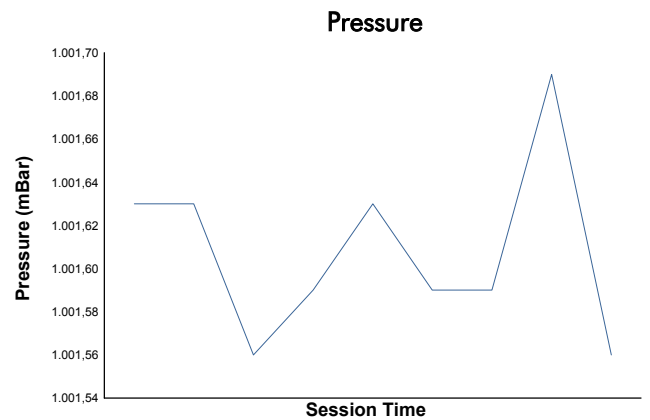

EUROPEAN LE MANS SERIES
4 Hours of Portimao
Qualifying Practice - LMGTE

Weather Report

Track Status: **DRY**