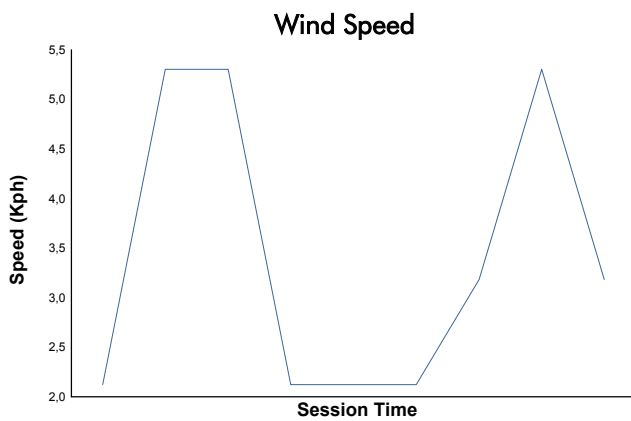

EUROPEAN LE MANS SERIES
4 Hours of Portimao
Qualifying Practice - LMGTE

Weather Report

Track Status: **DRY**