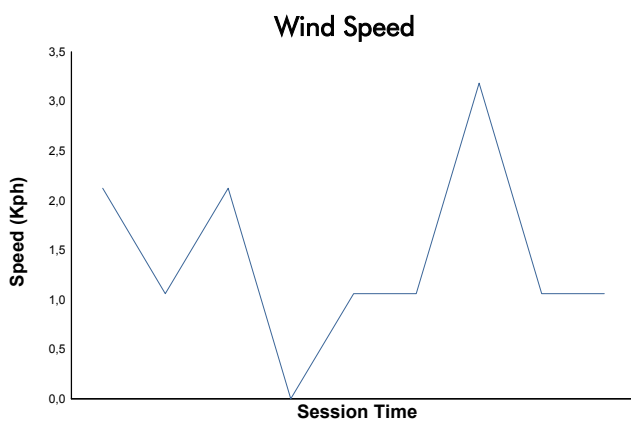

EUROPEAN LE MANS SERIES

4 Hours of Portimao
Qualifying Practice - LMP3

Weather Report

Track Status: **DRY**