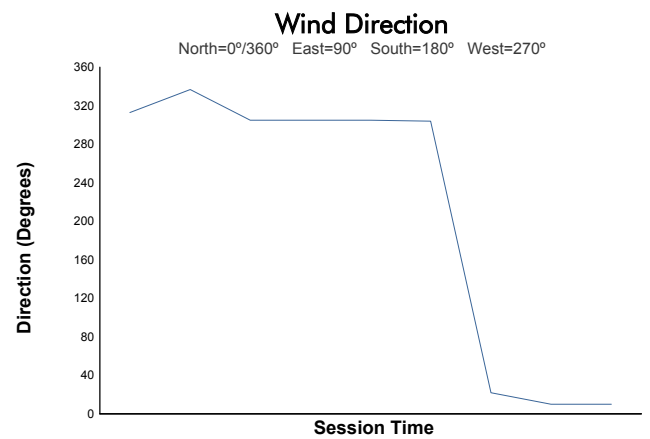

EUROPEAN LE MANS SERIES

4 Hours of Portimao
Qualifying Practice - LMP3

Weather Report

Track Status: **DRY**