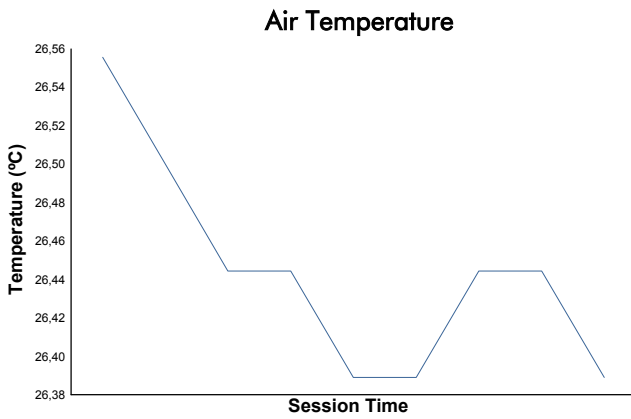

EUROPEAN LE MANS SERIES

4 Hours of Portimao
Qualifying Practice - LMP3

Weather Report

Track Status: **DRY**