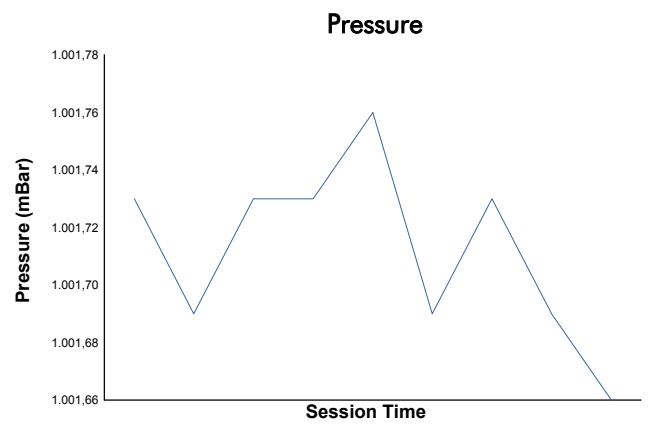

EUROPEAN LE MANS SERIES

4 Hours of Portimao
Qualifying Practice - LMP3

Weather Report

Track Status: **DRY**