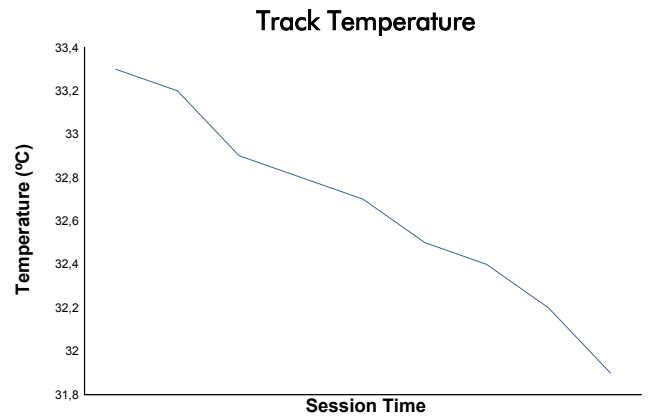

EUROPEAN LE MANS SERIES
4 Hours of Portimao
Qualifying Practice - LMP2

Weather Report

Track Status: **DRY**