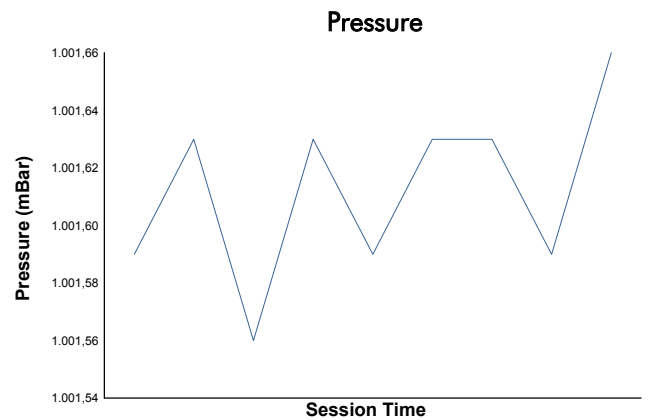

EUROPEAN LE MANS SERIES
4 Hours of Portimao
Qualifying Practice - LMP2

Weather Report

Track Status: **DRY**