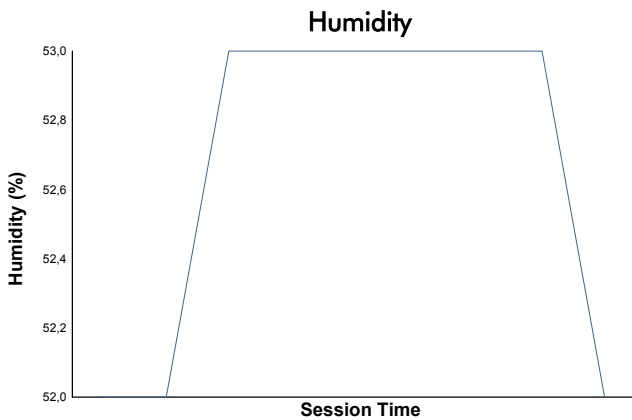

EUROPEAN LE MANS SERIES
4 Hours of Portimao
Qualifying Practice - LMP2

Weather Report

Track Status: **DRY**