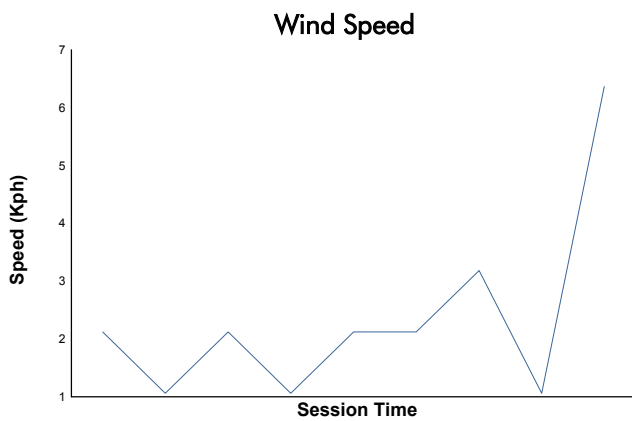

EUROPEAN LE MANS SERIES
4 Hours of Portimao
Qualifying Practice - LMP2

Weather Report

Track Status: **DRY**