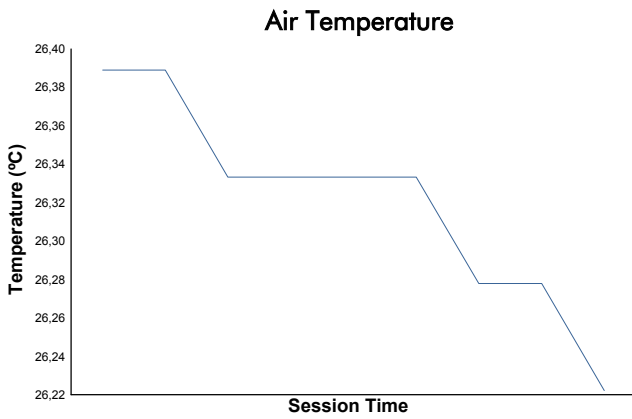

EUROPEAN LE MANS SERIES
4 Hours of Portimao
Qualifying Practice - LMP2

Weather Report

Track Status: **DRY**