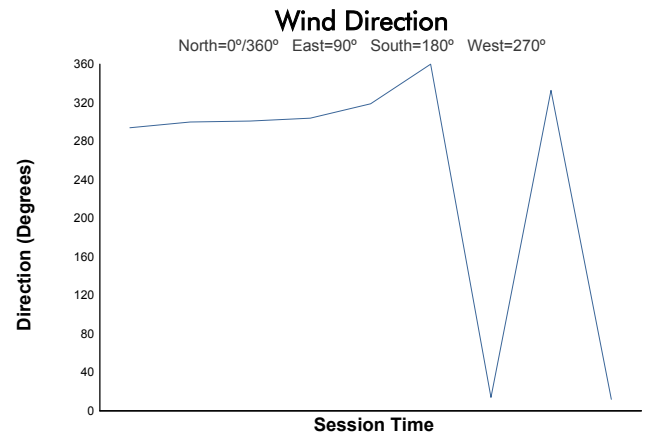

EUROPEAN LE MANS SERIES
4 Hours of Portimao
Qualifying Practice - LMP2

Weather Report

Track Status: **DRY**