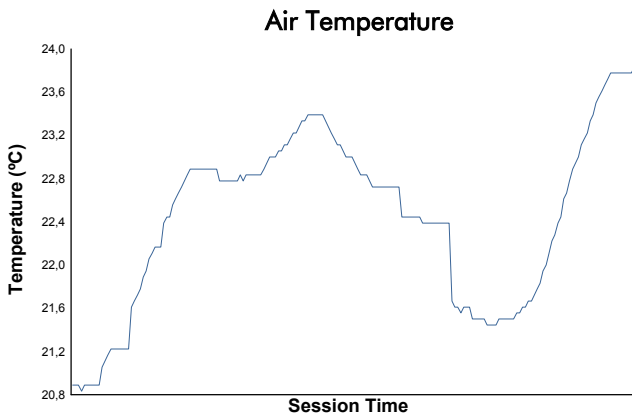

**EUROPEAN LE MANS SERIES**  
**4 Hours of Portimao**  
**Race**

**Weather Report**

Track Status: **WET**