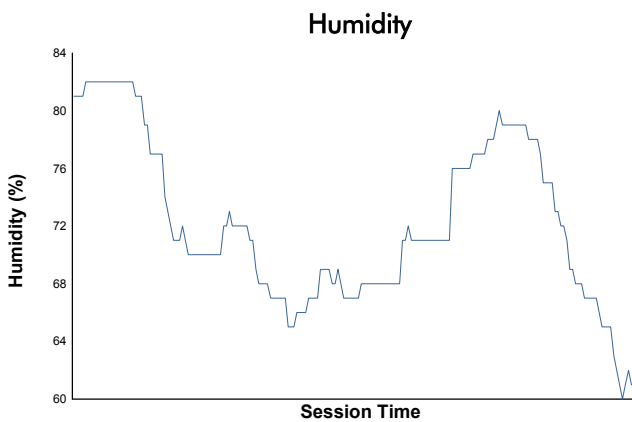

**EUROPEAN LE MANS SERIES**  
**4 Hours of Portimao**  
**Race**

**Weather Report**

Track Status: **WET**