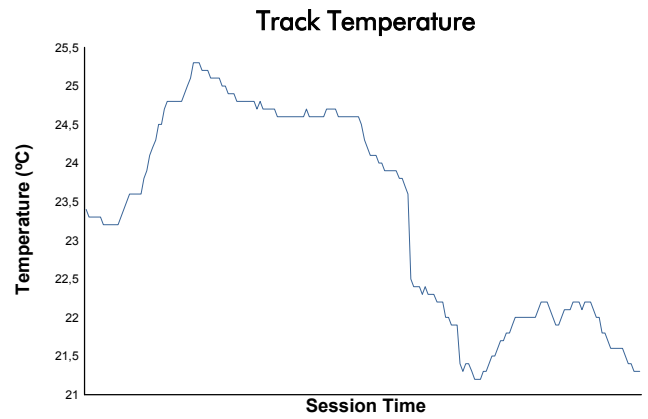

**EUROPEAN LE MANS SERIES**  
**4 Hours of Portimao**  
**Race**

**Weather Report**

Track Status: **WET**