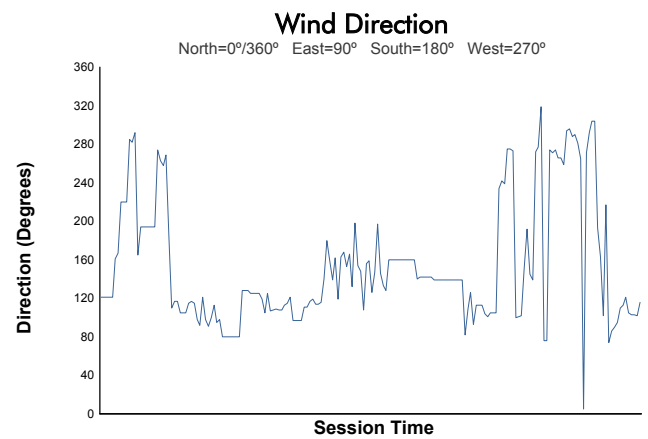

**EUROPEAN LE MANS SERIES**  
**4 Hours of Portimao**  
**Race**

**Weather Report**

Track Status: **WET**