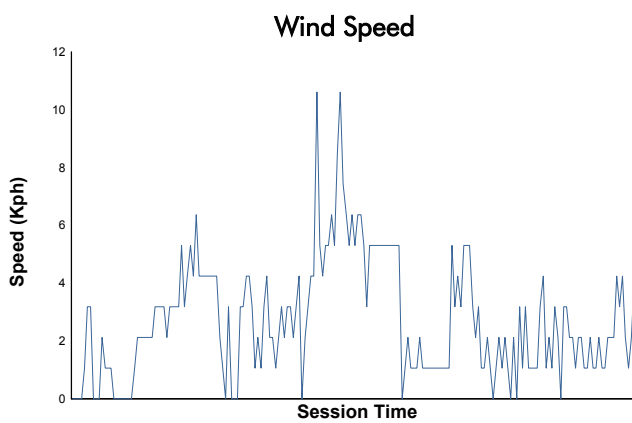

**EUROPEAN LE MANS SERIES**  
**4 Hours of Portimao**  
**Race**

**Weather Report**

Track Status: **WET**