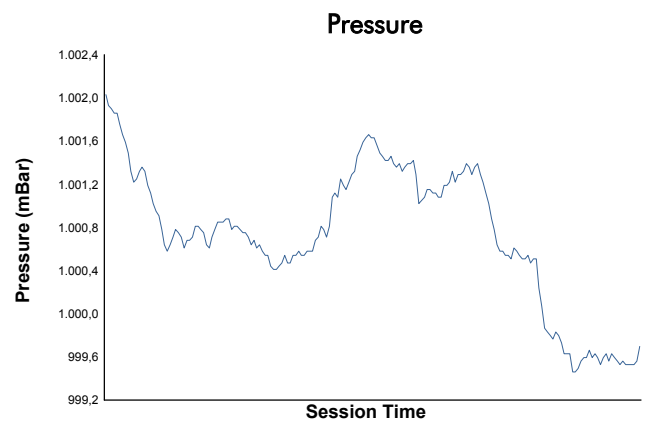

**EUROPEAN LE MANS SERIES**  
**4 Hours of Portimao**  
**Race**

**Weather Report**

Track Status: **WET**