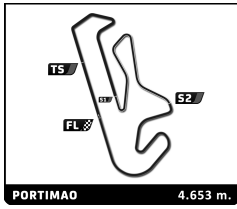

Afixado às

Doc. N.º

GT3 Ibérica

4 Hours of Portimao

Race 1

Fastest Lap Sequence

Elapsed	No Team	Car	Class	Driver	Time	Kph	Lap
3:42.991	99 Veloso Motorsport	Porsche 911 GT3 Cup	PRO/AM+	Carlos Vieira	1:49.461	153.0	2