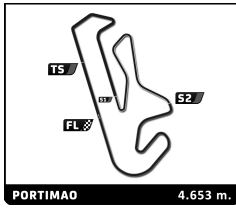

Afixado às

Doc. N.º

GT3 Ibérica

4 Hours of Portimao

Race 2

Fastest Lap Sequence

Elapsed	No Team	Car	Class	Driver	Time	Kph	Lap
3:41.933	99 Veloso Motorsport	Porsche 911 GT3 Cup	PRO/AM+	Carlos Vieira	1:49.065	153.6	2
7:19.954	99 Veloso Motorsport	Porsche 911 GT3 Cup	PRO/AM+	Carlos Vieira	1:48.758	154.0	4