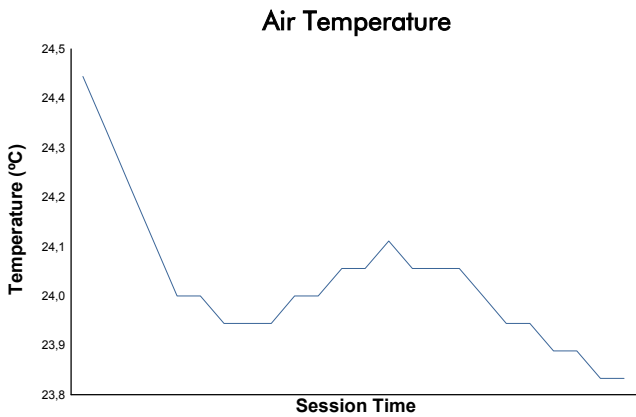

4 Hours of Portimão

GT3 Ibérica

Race 2

Weather Report

Track Status: **DRY**