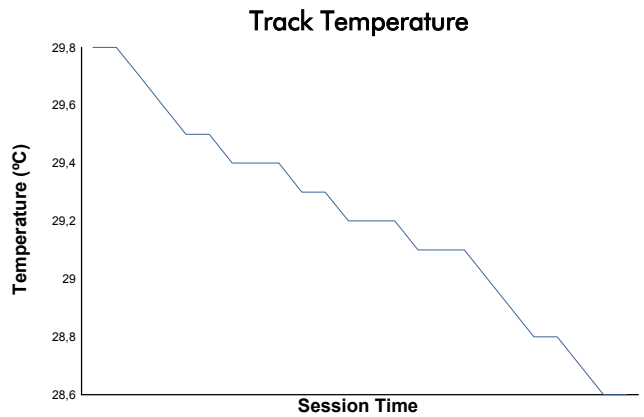

4 Hours of Portimão

GT3 Ibérica

Race 2

Weather Report

Track Status: **DRY**