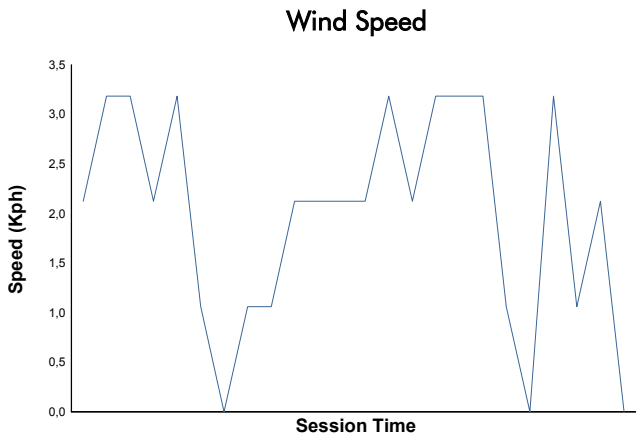

4 Hours of Portimão

GT3 Ibérica

Race 2

Weather Report

Track Status: **DRY**