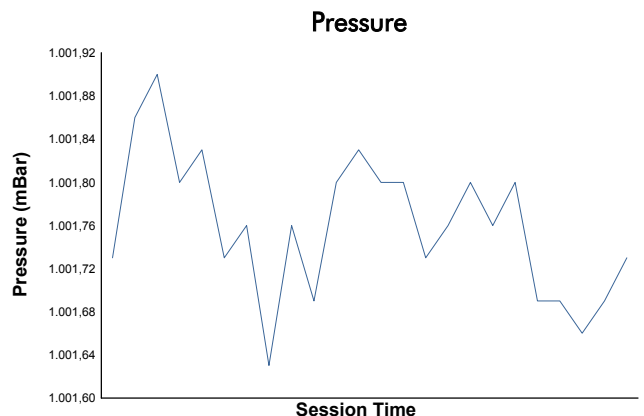

4 Hours of Portimão

GT3 Ibérica

Race 2

Weather Report

Track Status: **DRY**