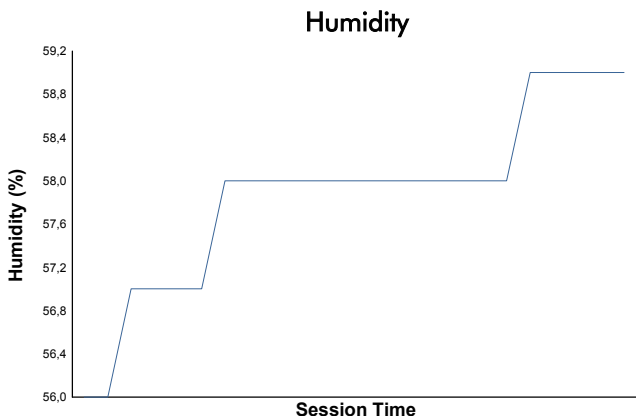

4 Hours of Portimão

GT3 Ibérica

Race 2

Weather Report

Track Status: **DRY**