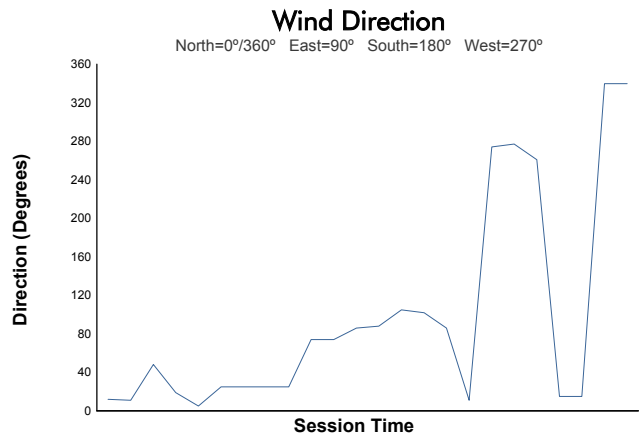

4 Hours of Portimão

GT3 Ibérica

Race 2

Weather Report

Track Status: **DRY**