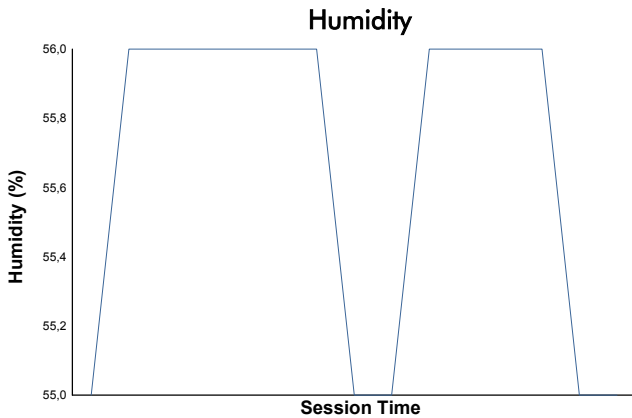

European Le Mans Series 4 Hours of Barcelona Qualifying Practice - LMGTE

Weather Report

Track Status: **DRY**