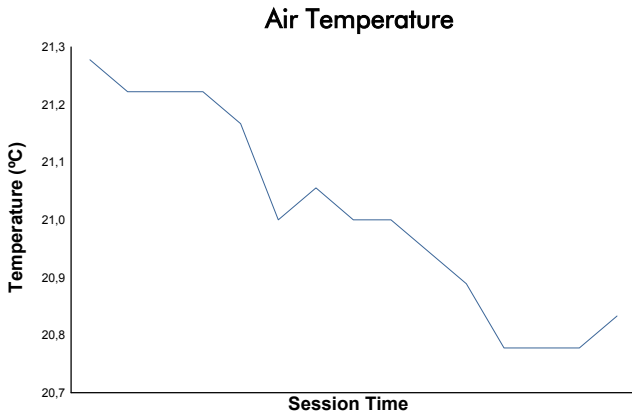

European Le Mans Series 4 Hours of Barcelona Qualifying Practice - LMGTE

Weather Report

Track Status: **DRY**