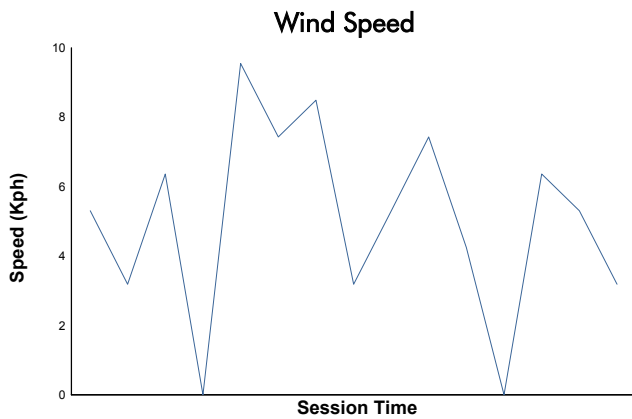

European Le Mans Series 4 Hours of Barcelona Qualifying Practice - LMGTE

Weather Report

Track Status: **DRY**