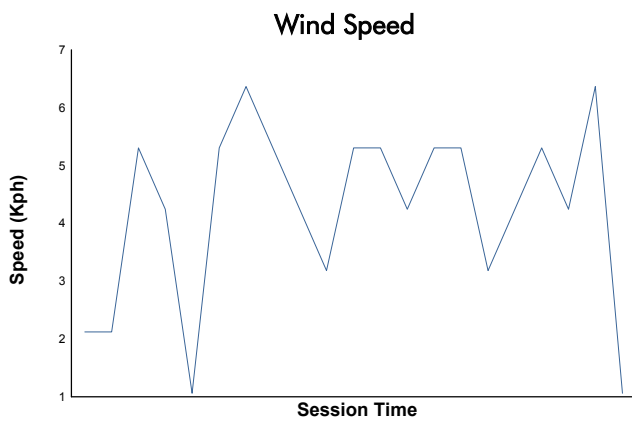

European Le Mans Series 4 Hours of Barcelona Qualifying Practice - LMP2 Pro/Am

Weather Report

Track Status: **DRY**