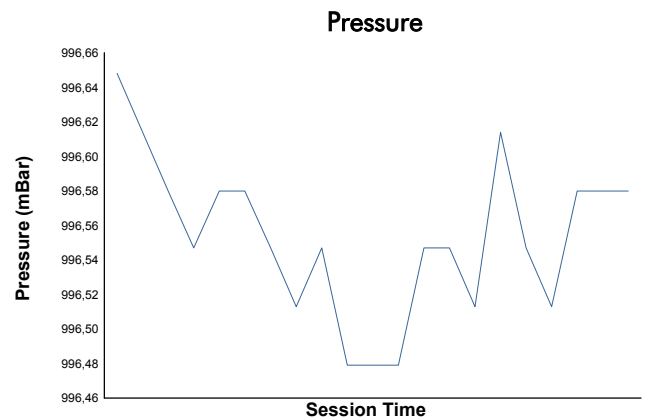

European Le Mans Series 4 Hours of Barcelona Qualifying Practice - LMP2 Pro/Am

Weather Report

Track Status: **DRY**