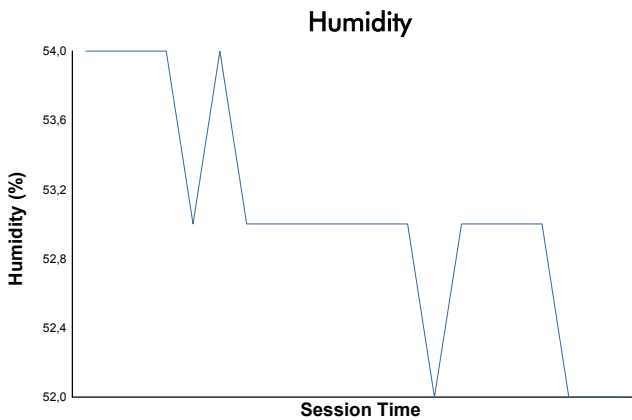

European Le Mans Series 4 Hours of Barcelona Qualifying Practice - LMP2 Pro/Am

Weather Report

Track Status: **DRY**