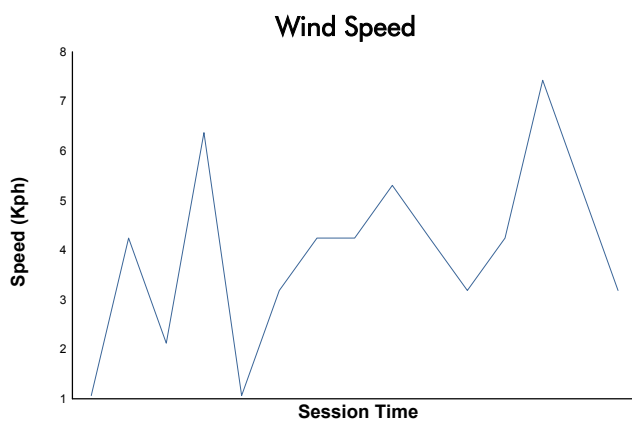

European Le Mans Series 4 Hours of Barcelona Qualifying Practice - LMP2

Weather Report

Track Status: **DRY**