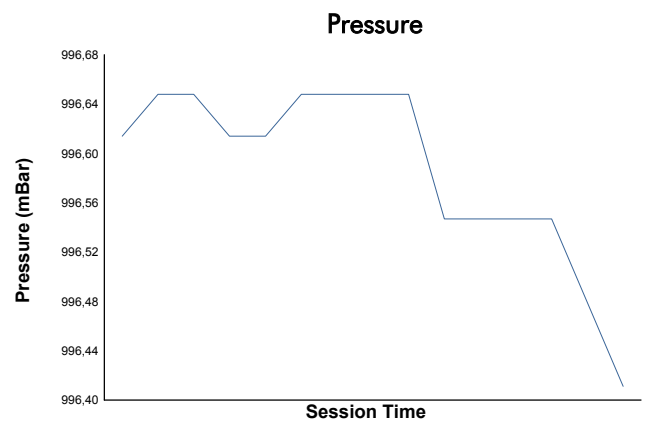

European Le Mans Series 4 Hours of Barcelona Qualifying Practice - LMP2

Weather Report

Track Status: **DRY**