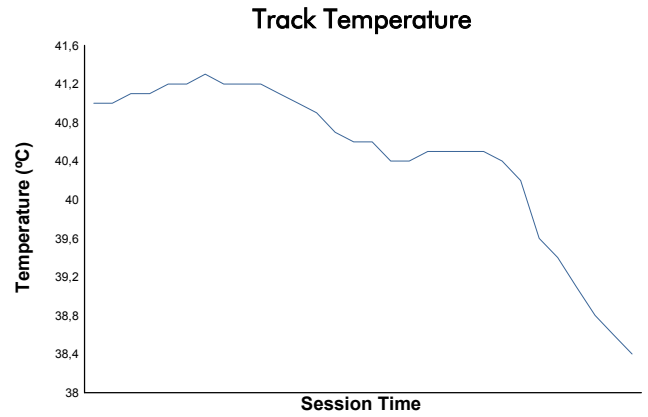

4 Hours of Barcelona Porsche Carrera Cup France Race 1

Weather Report

Track Status: **DRY**