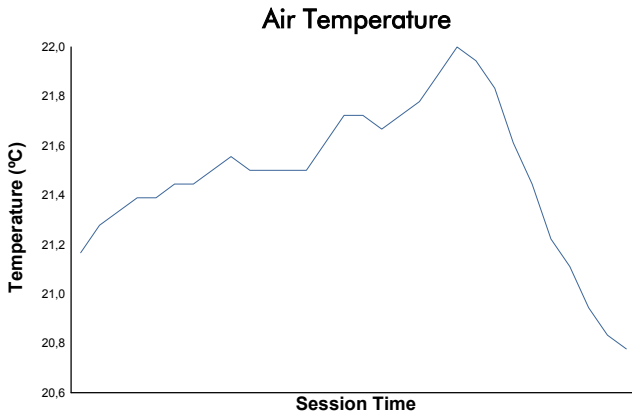

4 Hours of Barcelona Porsche Carrera Cup France Race 1

Weather Report

Track Status: **DRY**