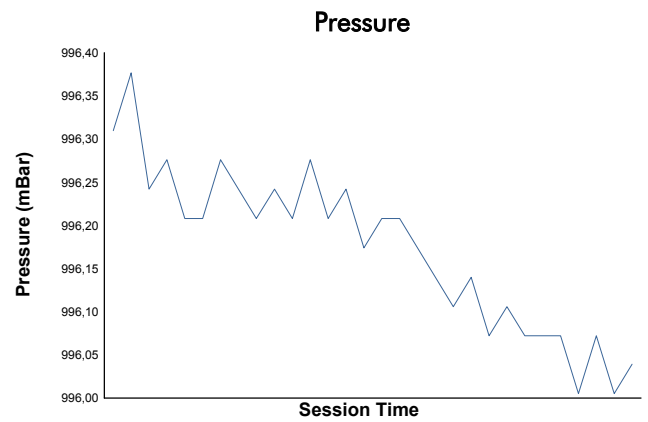

4 Hours of Barcelona Porsche Carrera Cup France Race 1

Weather Report

Track Status: **DRY**