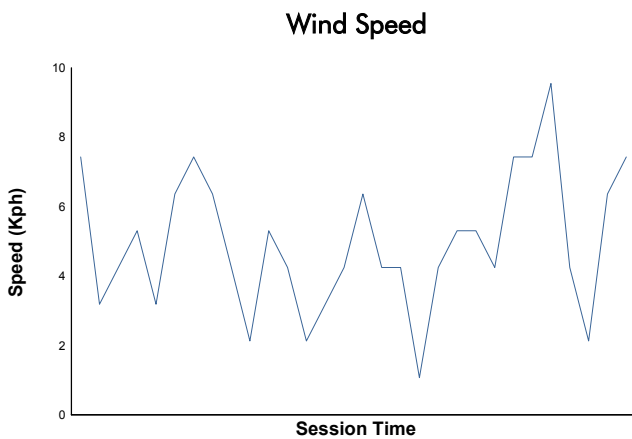

4 Hours of Barcelona Porsche Carrera Cup France Race 1

Weather Report

Track Status: **DRY**